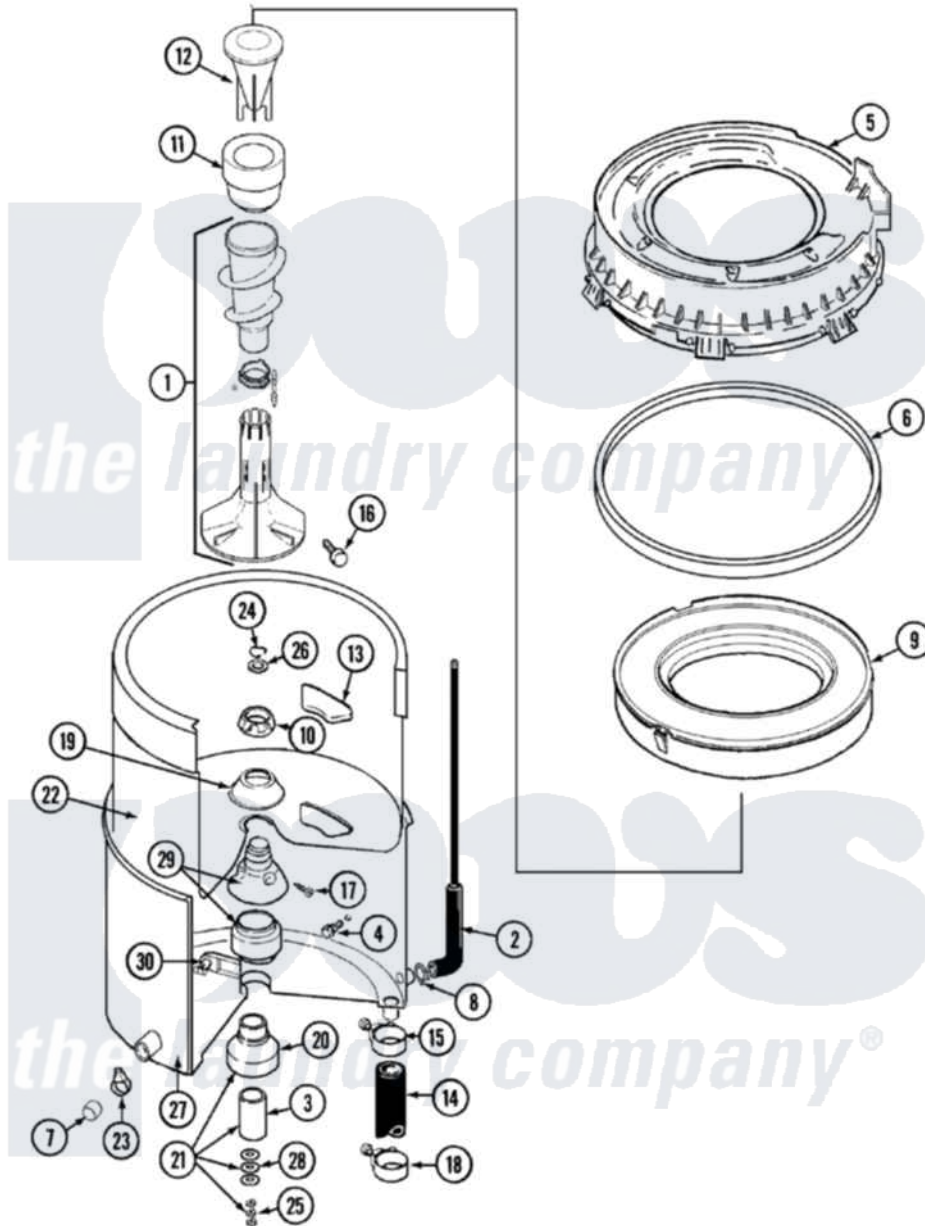

# Maytag LAT9206ABM 07 - TUB

Maytag [Residential Maytag LAT9206ABM Washer Parts](#) Parts Diagram 07 - TUB  
 Click on the part number to view part

Item	Original Part Number	Replaced By	Status	Part Description
1	22002363		Not Available	AGITATOR ASSY (CANADA AS PACK)
2	22001036	<a href="#">22001619</a>		Tube, Water Level Switch
3	<a href="#">211130</a>			Bearing Liner, Tub Bearing
4	205254	<a href="#">W10175938</a>		Bolt
"	200744	<a href="#">W10175939</a>		Bolt
5	<a href="#">22001299</a>			Tub Cover And Gasket Assembly
6	Y22001201	<a href="#">22001007</a>		Gasket, Cover To Tub
7	<a href="#">214725</a>			Cap For Spout-Outer Tub
8	<a href="#">211641</a>			Clamp, 1-1/16"
9	<a href="#">22001142</a>			Ring, Balance
10	211047	<a href="#">6-2110472</a>		Nut- Clamp
11	22001805	<a href="#">21001905</a>		Dispenser, Fabric
12	22001806	<a href="#">21001905</a>		Dispenser, Fabric
13	<a href="#">207219</a>			Filter, Self-Cleaning
14	<a href="#">213045</a>			Hose, Outer Tub Part Not

14	<a href="#">213043</a>		Used
15	22001640	<a href="#">285655</a>	Clamp, Hose
16	<a href="#">22001819</a>		Locking Screw And O Ring
17	<a href="#">22001423</a>		Set Screw, Mounting Stem
18	22001640	<a href="#">285655</a>	Clamp, Hose
19	<a href="#">211210</a>		Washer, Clamping Nut
20	200824	<a href="#">6-2040130</a>	Tub Bearing
21	204013	<a href="#">6-2040130</a>	Tub Bearing
22	<a href="#">22001139</a>		Tub, Inner
23	214739	<a href="#">596669</a>	Clamp, Manifold
24	<a href="#">Y015667</a>		Retaining Ring
25	<a href="#">Y054867</a>		Washer, Lock
26	<a href="#">Y015666</a>		Washer, Retaining -
27	22001114	Not Available	TUB, OUTER (EX. LARGE)
28	<a href="#">211100</a>		Washer, Outer Tub
29	22001648	<a href="#">6-2095720</a>	Mounting S
30	<a href="#">214434</a>		Spout, Deflector