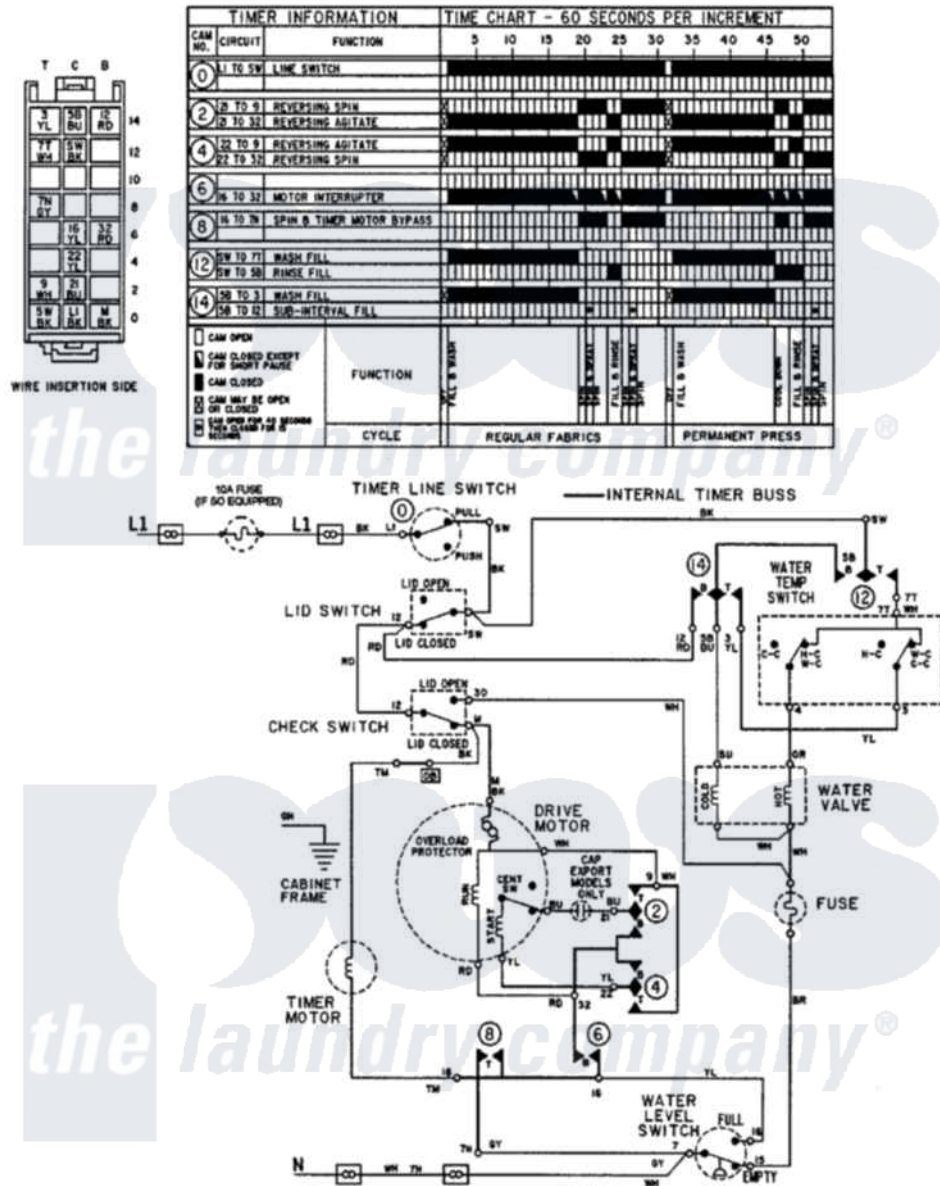

# Maytag LAT9206ABM 08 - WIRING INFORMATION

Maytag Residential Maytag LAT9206ABM Washer Parts Parts Diagram 08 - WIRING INFORMATION  
 Click on the part number to view part

Item	Original Part Number	Replaced By	Status	Part Description
NI	15002085		Not Available	WIRING INFORMATION
"	15001994		Not Available	WIRING INFORMATION