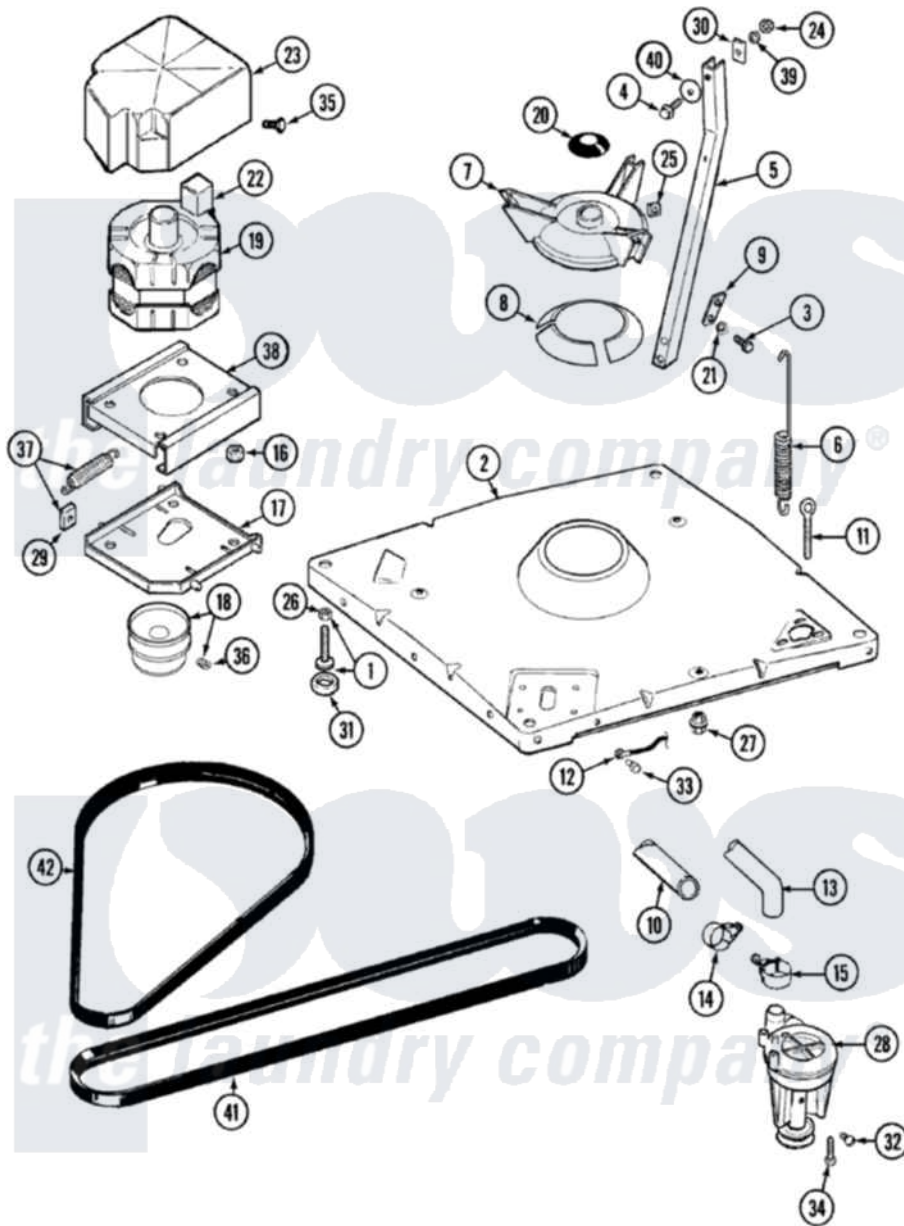

# Maytag LAT9206BAE 01 - BASE

Maytag Residential Maytag LAT9206BAE Washer Parts Parts Diagram 01 - BASE  
 Click on the part number to view part

Item	Original Part Number	Replaced By	Status	Part Description
1	Y302699	<a href="#">22003428</a>		Leg, Adjustable
2	22001172	<a href="#">22002150</a>		Base
3	<a href="#">Y015627</a>			Screw- Hex
4	205254	<a href="#">W10175938</a>		Bolt
"	200744	<a href="#">W10175939</a>		Bolt
5	213100		Not Available	PART NOT USED
6	<a href="#">22001300</a>			Spring, Centering
7	<a href="#">203725</a>			Damper W/Bolt And Clip
8	<a href="#">203956</a>			Damper Pad Kit
9	<a href="#">213073</a>			Washer, Double Brace
10	<a href="#">22001816</a>			Hose, Drain
11	<a href="#">216416</a>			Bolt, Eye/Centering Spring
12	<a href="#">901220</a>			Ground Wire
13	<a href="#">213045</a>			Hose, Outer Tub Part Not Used
14	22001820	<a href="#">285655</a>		Clamp, Hose
15	22001640	<a href="#">285655</a>		Clamp, Hose