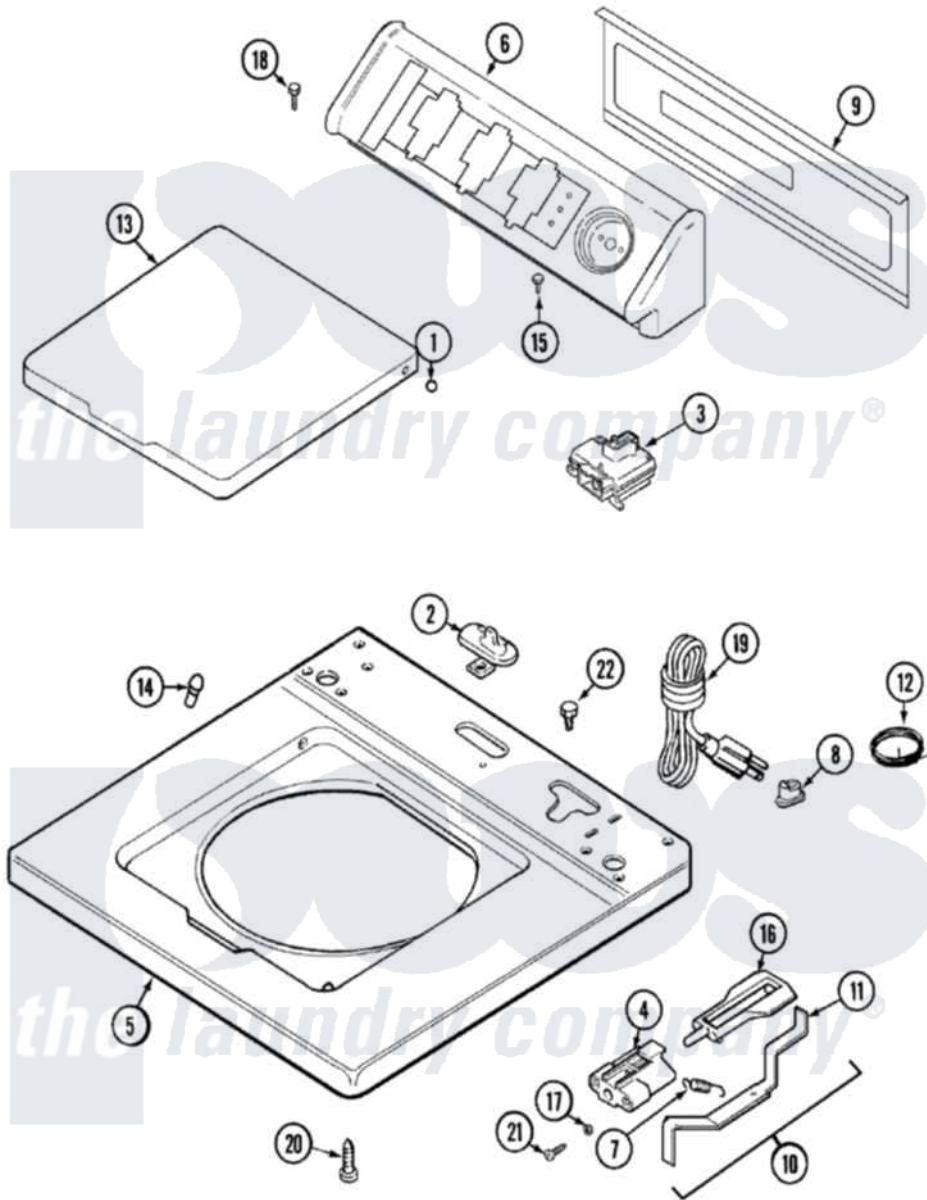

Maytag LAT9206BAE 05 - TOP

Maytag [Residential Maytag LAT9206BAE Washer Parts](#) Parts Diagram 05 - TOP
 Click on the part number to view part

Item	Original Part Number	Replaced By	Status	Part Description
1	211726			Hinge, Ball Lid
2	22001298			Cap, Top Cover
"	207159	489355		Screw, 8 X 1/2
3	22001967	12001908		Switch-Lid
4	22002135			Bracket, Unbalance
5	22002137			Cover Assembly, Top
6	22001670			Console
7	213720			Spring, Lid Switch
8	211881			Grommet, Cord Part Not Used-Gas Models Only
9	216423	3370225		Screw
"	22001814			Back Panel, Console
"	22001662	8534058		Screw
10	22001969			Unbalance Lever Assembly
11	22001968			Lever, Unbalance
12	22001654			Wire, Ground
"	Y705026	3370225		Screw

13	22001676	22001893	Lid
"	22001674	22001893	Lid
14	212716		Bumper, Lid
15	216423	3370225	Screw
16	216255		Plunger, Lid Switch
17	211500		Washer, Bracket To Top Cover
18	216423	3370225	Screw
19	208194	22003062	Cord, Power
20	22001402	214354	Screw, Top Cover To Cabnt.
21	22001600	25-7809	Screw, No.6-20 1/2 Flthd Torx
22	Y705026	3370225	Screw