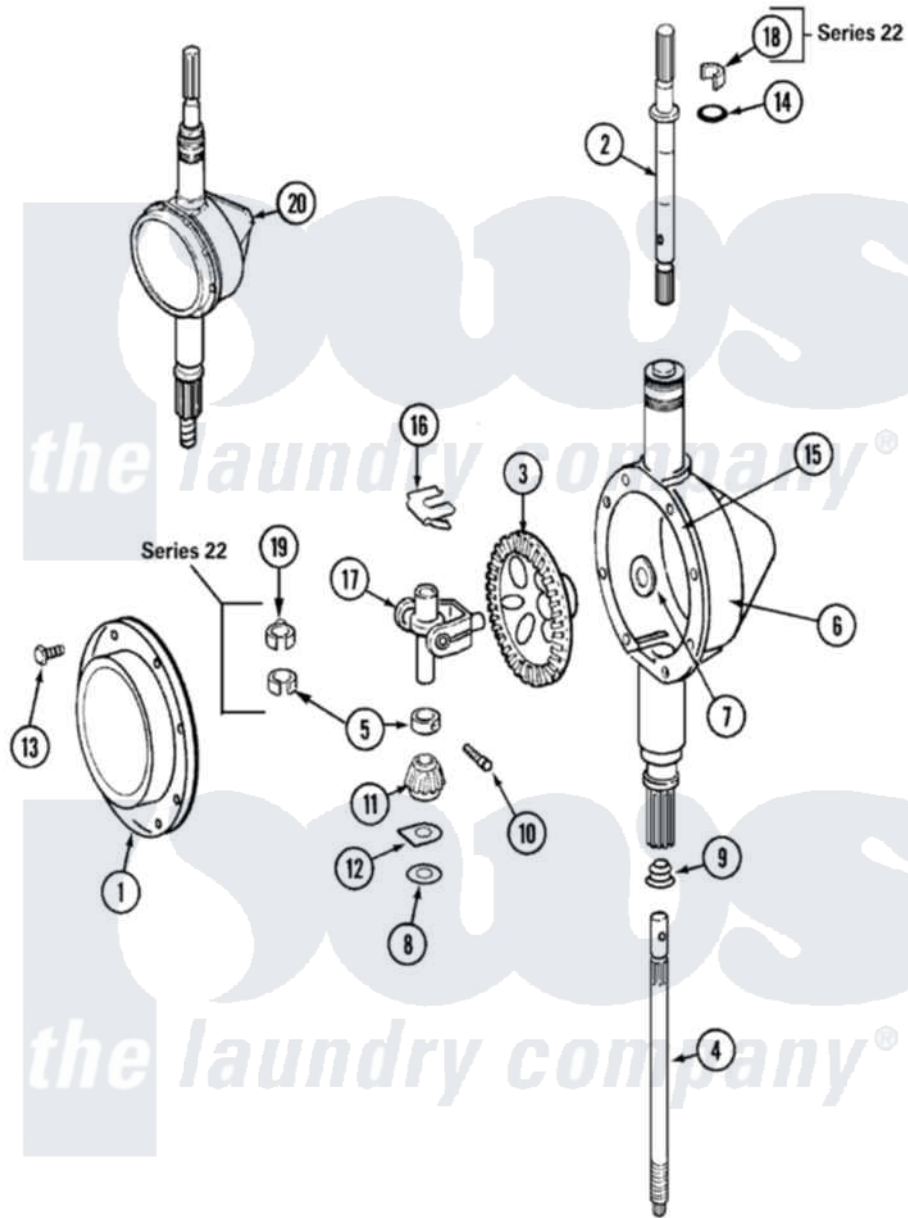

Maytag LAT9206BAE 06 - TRANSMISSION

Maytag [Residential Maytag LAT9206BAE Washer Parts](#) Parts Diagram 06 - TRANSMISSION
 Click on the part number to view part

Item	Original Part Number	Replaced By	Status	Part Description
1	206628			Cover, Transmission
2	22002415	6-2168983		Shaft- Agi
"	22002415	6-2168983		Shaft- Agi
3	206713	6-2067130		Gear- Beve
4	12001450			Ctr Shaft W/Collar Andkeeper-Dp
"	22002342	6-2300050		Shaft- Cen
5	22002353			Collar, Center Shaft
"	22002353			Collar, Center Shaft
6	22002416	6-2300100		Assembly-
"	22002416	6-2300100		Assembly-
7	215394			Washer, Bevel Gear
8	211483	6-2114830		Washer- SP
9	206602	207843		Lip Seal Repair Kit
10	215401	W10221114		Pinion
"	W10124350		Not Available	NOT REQUIRED PART OR SEE NOTE

11	215401	W10221114		Pinion
12	215395			Plate, Clutch
13	215417		Not Available	SCREW, TRANSMISSION COVER
"	215417		Not Available	SCREW, TRANSMISSION COVER
14	22002417			O-Ring AgitatOr Shaft
"	210690			Seal, Rubber
15	Y058700	675652		Adhesive
16	215581			Spring, Agitator Shaft
"	W10124350		Not Available	NOT REQUIRED PART OR SEE NOTE
17	206685	6-2066850		Yoke
18	22002340			Collar, Agitator Shaft
19	22002341			Collar, Lower Plastic Keeper
20	22002373	6-2097750		Trans Dee