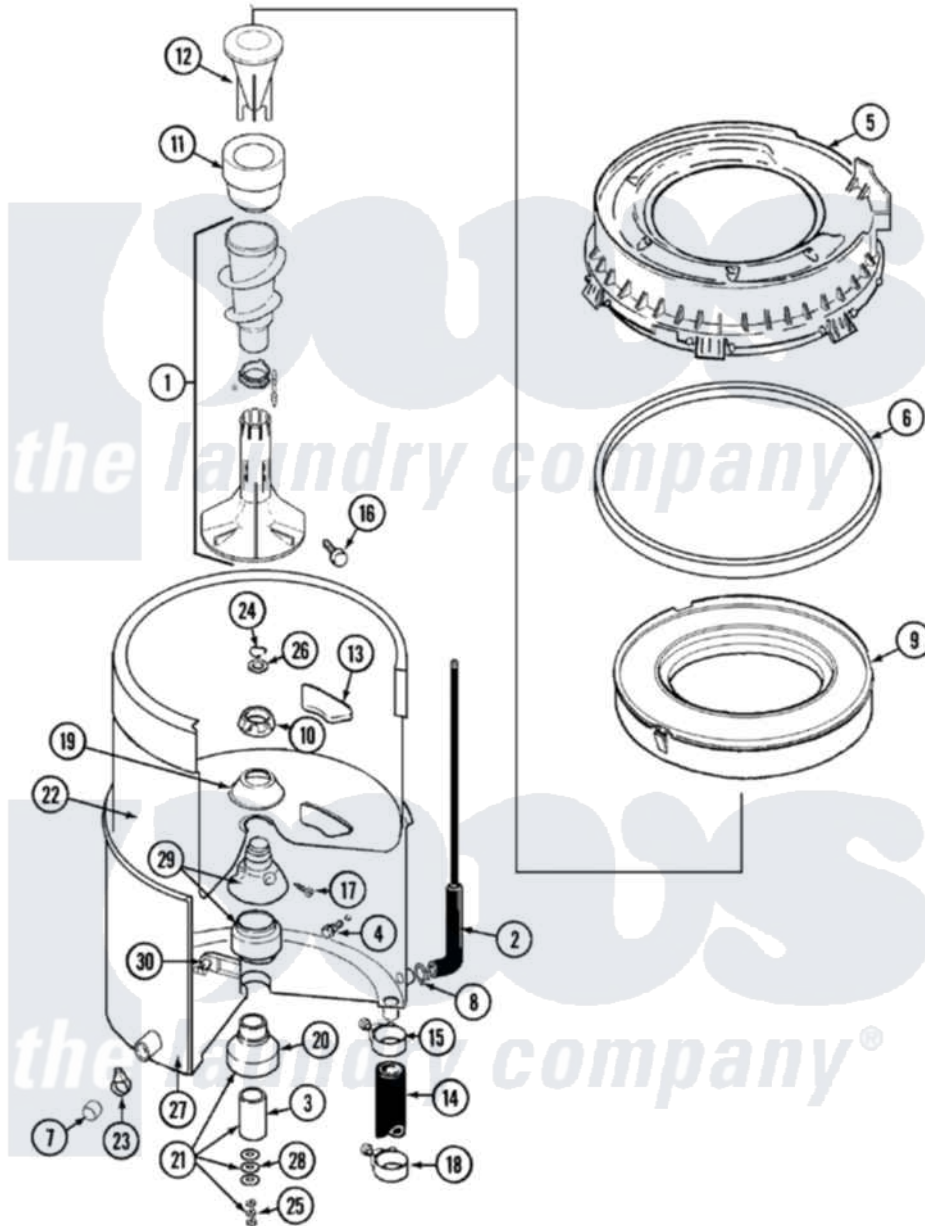

# Maytag LAT9206BAE 07 - TUB

Maytag [Residential Maytag LAT9206BAE Washer Parts](#) Parts Diagram 07 - TUB  
 Click on the part number to view part

Item	Original Part Number	Replaced By	Status	Part Description
1	<a href="#">22001821</a>			Agitator Auger And Base Assembly
2	22001036	<a href="#">22001619</a>		Tube, Water Level Switch
3	<a href="#">211130</a>			Bearing Liner, Tub Bearing
4	205254	<a href="#">W10175938</a>		Bolt
"	200744	<a href="#">W10175939</a>		Bolt
5	<a href="#">22001299</a>			Tub Cover And Gasket Assembly
6	Y22001201	<a href="#">22001007</a>		Gasket, Cover To Tub
7	<a href="#">214725</a>			Cap For Spout-Outer Tub
8	<a href="#">211641</a>			Clamp, 1-1/16"
9	<a href="#">22001142</a>			Ring, Balance
10	211047	<a href="#">6-2110472</a>		Nut- Clamp
11	22001805	<a href="#">21001905</a>		Dispenser, Fabric
12	22001806	<a href="#">21001905</a>		Dispenser, Fabric
13	<a href="#">207219</a>			Filter, Self-Cleaning
14	<a href="#">213045</a>			Hose, Outer Tub Part Not

14	<a href="#">213043</a>		Used
15	22001640	<a href="#">285655</a>	Clamp, Hose
16	<a href="#">22001819</a>		L0cking Screw And O Ring
17	<a href="#">22001423</a>		Set Screw, Mounting Stem
18	22001640	<a href="#">285655</a>	Clamp, Hose
19	<a href="#">211210</a>		Washer, Clamping Nut
20	200824	<a href="#">6-2040130</a>	Tub Bearin
21	204013	<a href="#">6-2040130</a>	Tub Bearin
22	<a href="#">22001139</a>		Tub, Inner
23	214739	<a href="#">596669</a>	Clamp, Manifold
24	<a href="#">Y015667</a>		Retaining Ring
25	<a href="#">Y054867</a>		Washer, Lock
26	<a href="#">Y015666</a>		Washer, Retaining -
27	22001114	Not Available	TUB, OUTER (EX. LARGE)
28	<a href="#">211100</a>		Washer, Outer Tub
29	22001648	<a href="#">6-2095720</a>	Mounting S
30	<a href="#">214434</a>		Spout, Deflector