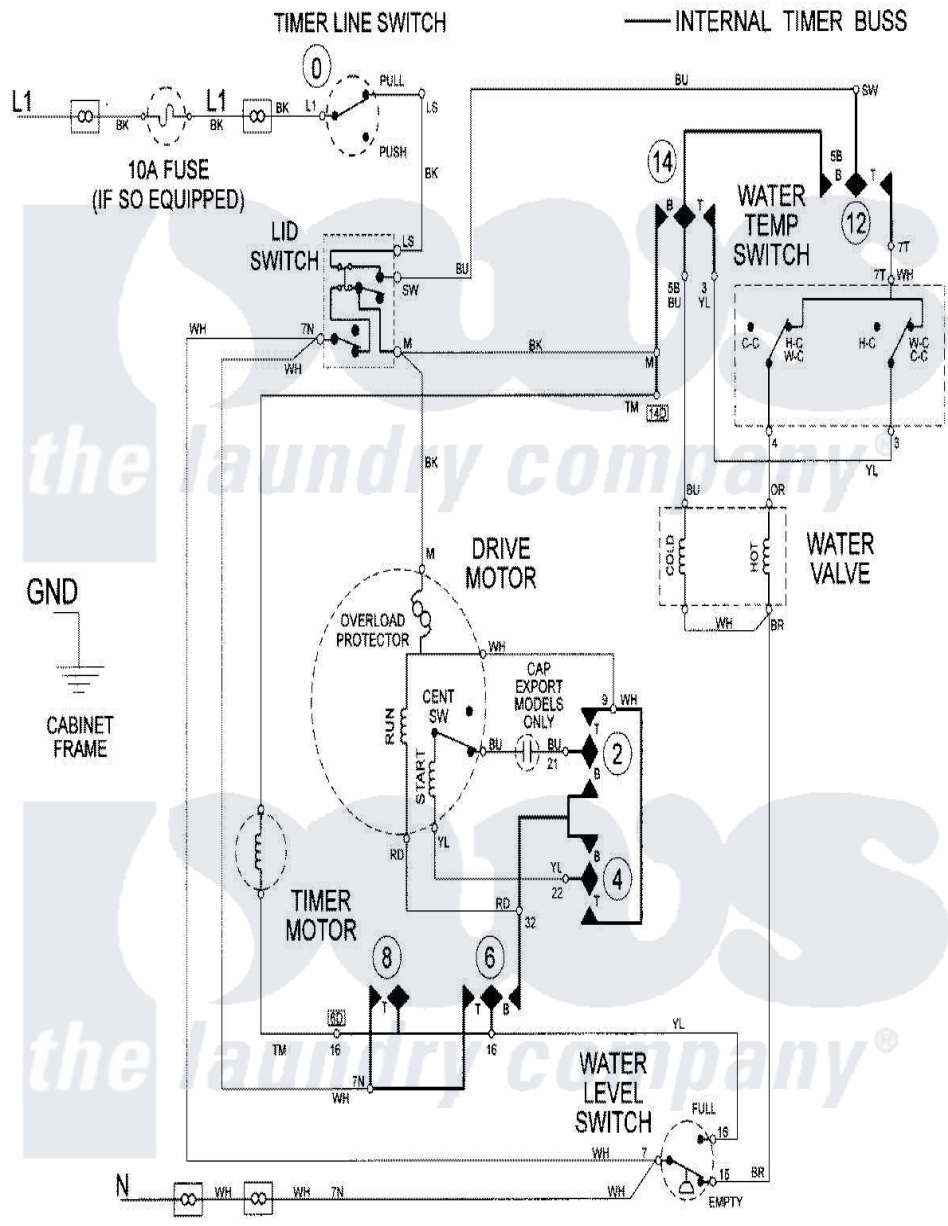

# Maytag LAT9206BAE 08 - WIRING INFORMATION

Maytag Residential Maytag LAT9206BAE Washer Parts Parts Diagram 08 - WIRING INFORMATION  
 Click on the part number to view part

Item	Original Part Number	Replaced By	Status	Part Description
NI	15002089		Not Available	WIRING INFORMATION