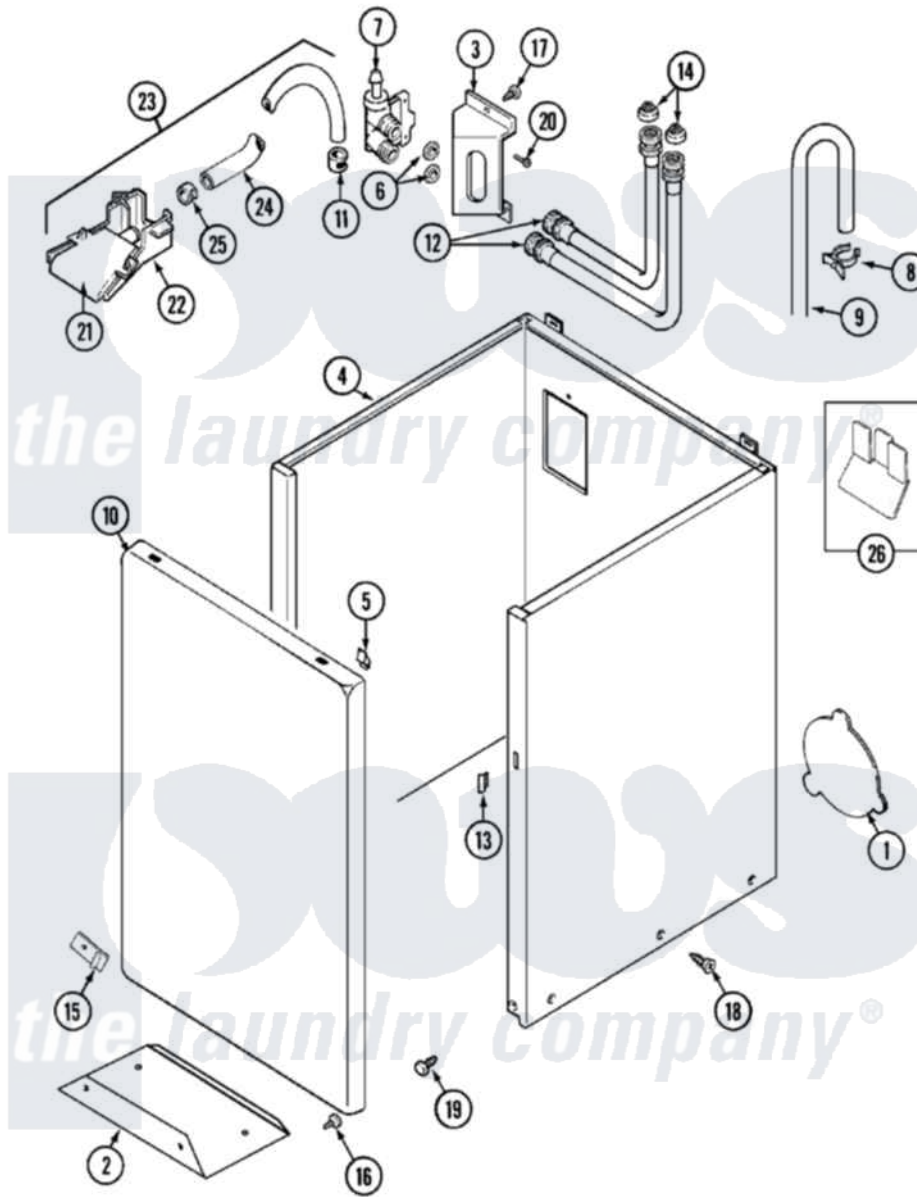

Maytag LAT9206BAM 02 - CABINET

Maytag [Residential Maytag LAT9206BAM Washer Parts](#) Parts Diagram 02 - CABINET
 Click on the part number to view part

Item	Original Part Number	Replaced By	Status	Part Description
1	22001683	22002924		Plate, Access
"	211878		Not Available	PLATE, ACCESS
"	211294	90767		Screw, 8A X 3/8 HeX Washer Head Tapping
2	213846			Guard, Belt
3	22003217	3370225		Screw
"	22002361			Bracket, Water Valve
4	22002380	22001303		Cabinet ----NA
5	22001650			Fastener, Spring
6	Y013783			Washer, Inlet Hose
7	22002360			Valve, Water
"	214337	96160		Screen
8	22001815	22002765		Clip, Hose
9	22001816			Hose, Drain
10	22001817			Sheet, Sound Damper
"	22002370	22002658		Panel, Front
11	216169	596669		Clamp, Manifold

12	202860		Inlet Hose Assembly
13	214376	22002331	Spacer, Front Panel
14	200961	12001413	Strainer And Washer Kit
15	22002376		Clip
"	12001340	204439	Screw And Fstner Assembly
"	22001995		Screw Note: Screw, Tumbler Front And Shroud
"	22002377		Clip, Retainer
"	22002378	27001200	Screw
16	211294	90767	Screw, 8A X 3/8 HeX Washer Head Tapping
17	22002372		Screw
18	213007		Xfor Cabinet See Cabinet, Back
19	213122	27001200	Screw
"	213121	3400111	Screw, 12-14 X 5/8
20	Y313561		Screw----NA
21	22001187		Injector
22	22001186		Injector
23	22001304		Water Injector Assembly
24	22001190		Hose, Injector
25	216169	596669	Clamp, Manifold
26	22001972		Clip, Cabinet