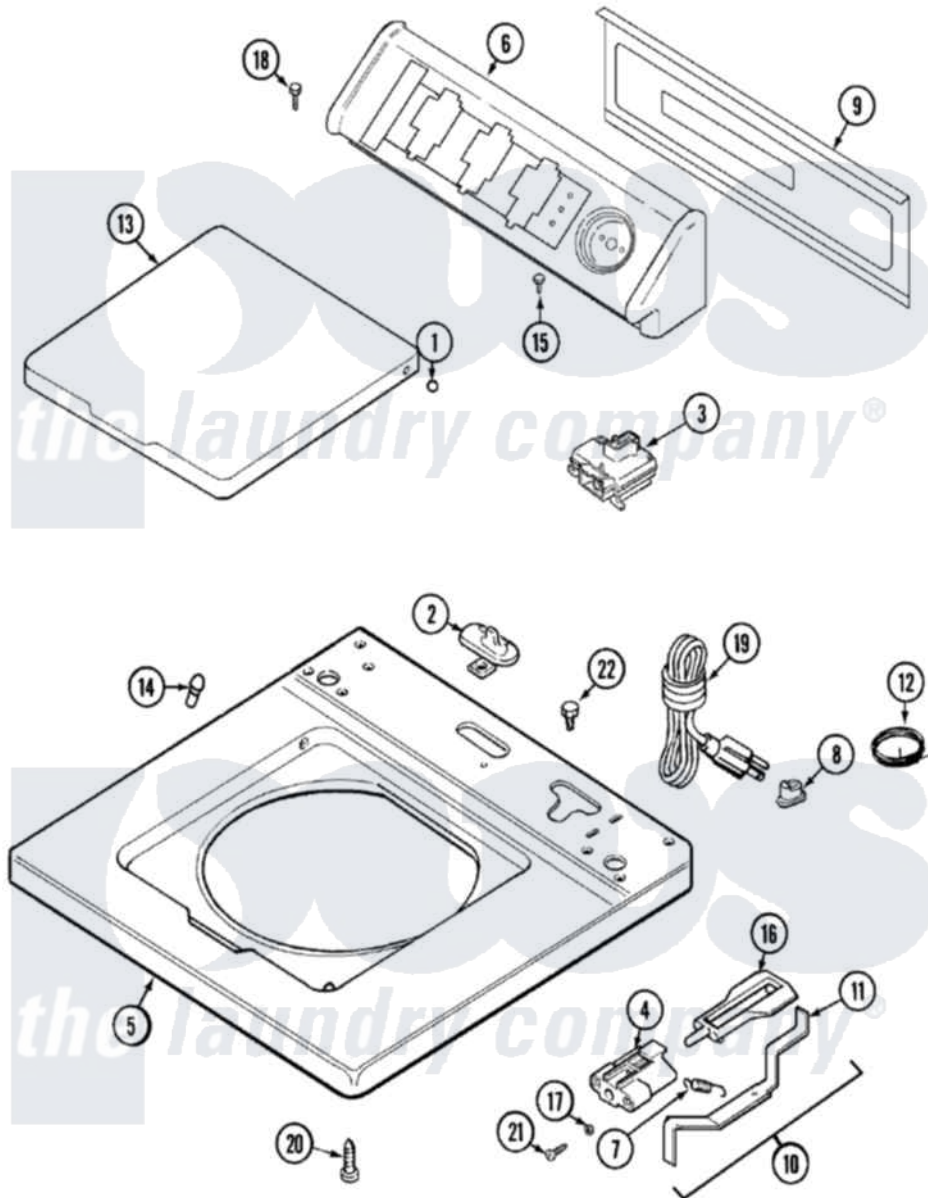

# Maytag LAT9206BAM 05 - TOP

Maytag [Residential Maytag LAT9206BAM Washer Parts](#) Parts Diagram 05 - TOP  
 Click on the part number to view part

Item	Original Part Number	Replaced By	Status	Part Description
1	<a href="#">211726</a>			Hinge, Ball Lid
2	<a href="#">22001298</a>			Cap, Top Cover
"	207159	<a href="#">489355</a>		Screw, 8 X 1/2
3	22001967	<a href="#">12001908</a>		Switch-Lid
4	<a href="#">22002135</a>			Bracket, Unbalance
5	<a href="#">22002147</a>			Cover Assembly, Top
6	<a href="#">22001671</a>			Console ----NA
7	<a href="#">213720</a>			Spring, Lid Switch
8	<a href="#">211881</a>			Grommet, Cord Part Not Used-Gas Models Only
9	216423	<a href="#">3370225</a>		Screw
"	<a href="#">22001814</a>			Back Panel, Console
"	22001662	<a href="#">8534058</a>		Screw
10	<a href="#">22001969</a>			Unbalance Lever Assembly
11	<a href="#">22001968</a>			Lever, Unbalance
12	<a href="#">22001654</a>			Wire, Ground
"	Y705026	<a href="#">3370225</a>		Screw

13	22001677		Not Available	LID W/LEGEND (CANADA-ALM)--NA
"	22001675		Not Available	LID W/LEGEND (ALM)
14	<a href="#">212716</a>			Bumper, Lid
15	216423	<a href="#">3370225</a>		Screw
16	<a href="#">216255</a>			Plunger, Lid Switch
17	<a href="#">211500</a>			Washer, Bracket To Top Cover
18	216423	<a href="#">3370225</a>		Screw
19	208194	<a href="#">22003062</a>		Cord, Power
20	22001402	<a href="#">214354</a>		Screw, Top Cover To Cabnt.
21	22001600	<a href="#">25-7809</a>		Screw, No.6-20 1/2 Flthd Torx
22	Y705026	<a href="#">3370225</a>		Screw