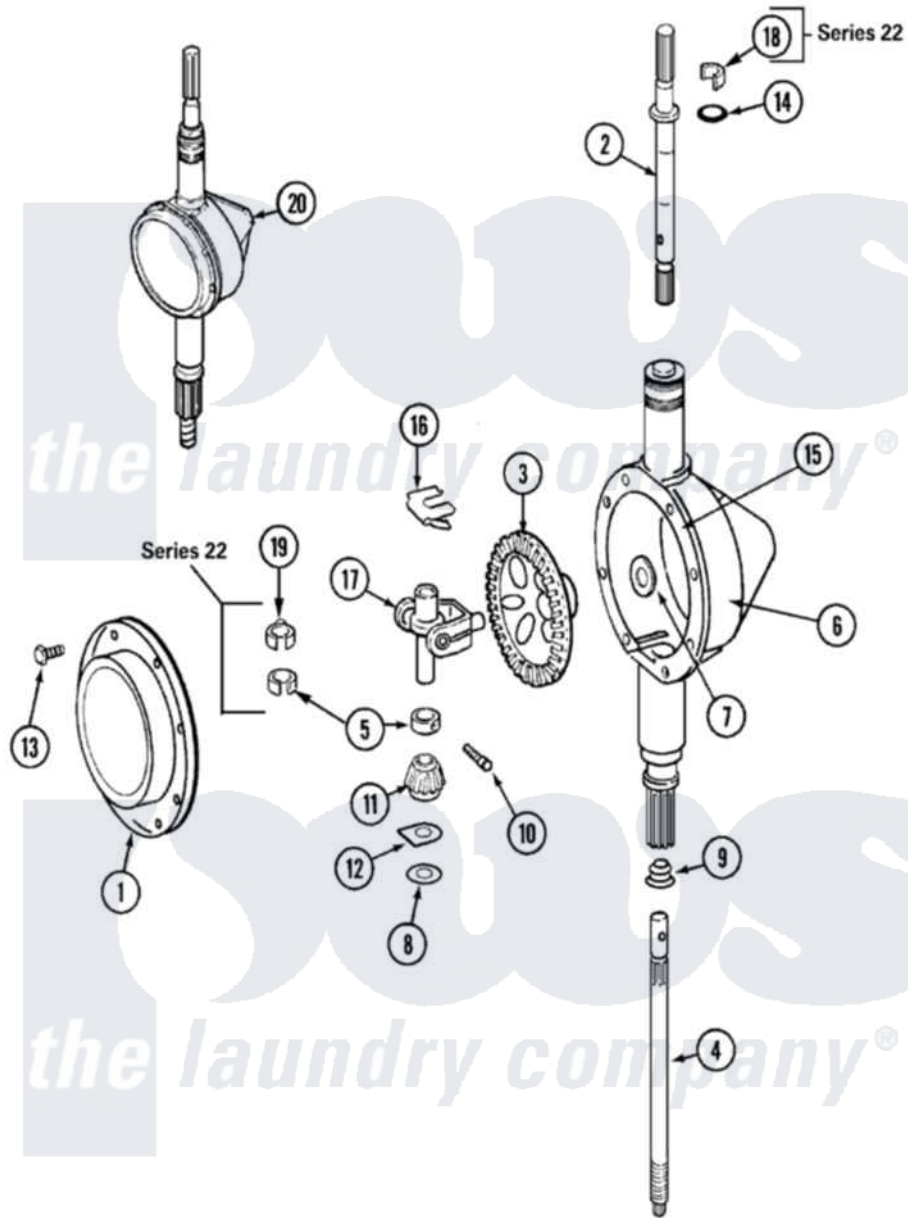

Maytag LAT9206BAM 06 - TRANSMISSION

Maytag [Residential Maytag LAT9206BAM Washer Parts](#) Parts Diagram 06 - TRANSMISSION
 Click on the part number to view part

Item	Original Part Number	Replaced By	Status	Part Description
1	206628			Cover, Transmission
2	22002415	6-2168983		Shaft- Agi
"	22002415	6-2168983		Shaft- Agi
3	206713	6-2067130		Gear- Beve
4	12001450			Ctr Shaft W/Collar Andkeeper-Dp
"	22002342	6-2300050		Shaft- Cen
5	22002353			Collar, Center Shaft
"	22002353			Collar, Center Shaft
6	22002416	6-2300100		Assembly-
"	22002416	6-2300100		Assembly-
7	215394			Washer, Bevel Gear
8	211483	6-2114830		Washer- SP
9	206602	207843		Lip Seal Repair Kit
10	215401	W10221114		Pinion
"	W10124350		Not Available	NOT REQUIRED PART OR SEE NOTE

11	215401	W10221114		Pinion
12	215395			Plate, Clutch
13	215417		Not Available	SCREW, TRANSMISSION COVER
"	215417		Not Available	SCREW, TRANSMISSION COVER
14	22002417			O-Ring AgitatOr Shaft
"	210690			Seal, Rubber
15	Y058700	675652		Adhesive
16	215581			Spring, Agitator Shaft
"	W10124350		Not Available	NOT REQUIRED PART OR SEE NOTE
17	206685	6-2066850		Yoke
18	22002340			Collar, Agitator Shaft
19	22002341			Collar, Lower Plastic Keeper
20	22002373	6-2097750		Trans Dee