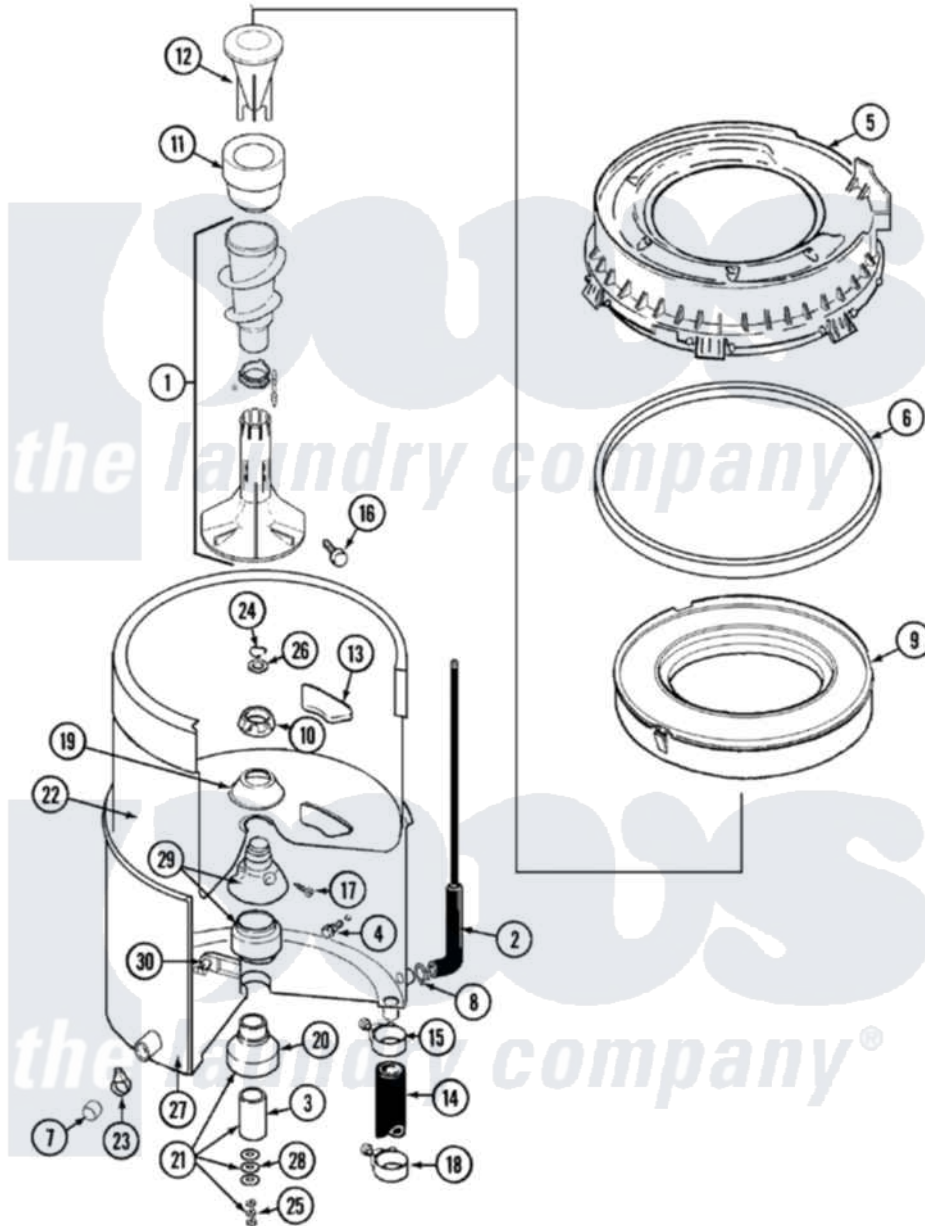

Maytag LAT9206BAM 07 - TUB

Maytag [Residential Maytag LAT9206BAM Washer Parts](#) Parts Diagram 07 - TUB
 Click on the part number to view part

Item	Original Part Number	Replaced By	Status	Part Description
1	22001821			Agitator Auger And Base Assembly
2	22001036	22001619		Tube, Water Level Switch
3	211130			Bearing Liner, Tub Bearing
4	205254	W10175938		Bolt
"	200744	W10175939		Bolt
5	22001299			Tub Cover And Gasket Assembly
6	Y22001201	22001007		Gasket, Cover To Tub
7	214725			Cap For Spout-Outer Tub
8	211641			Clamp, 1-1/16"
9	22001142			Ring, Balance
10	211047	6-2110472		Nut- Clamp
11	22001805	21001905		Dispenser, Fabric
12	22001806	21001905		Dispenser, Fabric
13	207219			Filter, Self-Cleaning
14	213045			Hose, Outer Tub Part Not

14	213043		Used
15	22001640	285655	Clamp, Hose
16	22001819		L0cking Screw And O Ring
17	22001423		Set Screw, Mounting Stem
18	22001640	285655	Clamp, Hose
19	211210		Washer, Clamping Nut
20	200824	6-2040130	Tub Bearin
21	204013	6-2040130	Tub Bearin
22	22001139		Tub, Inner
23	214739	596669	Clamp, Manifold
24	Y015667		Retaining Ring
25	Y054867		Washer, Lock
26	Y015666		Washer, Retaining -
27	22001114	Not Available	TUB, OUTER (EX. LARGE)
28	211100		Washer, Outer Tub
29	22001648	6-2095720	Mounting S
30	214434		Spout, Deflector