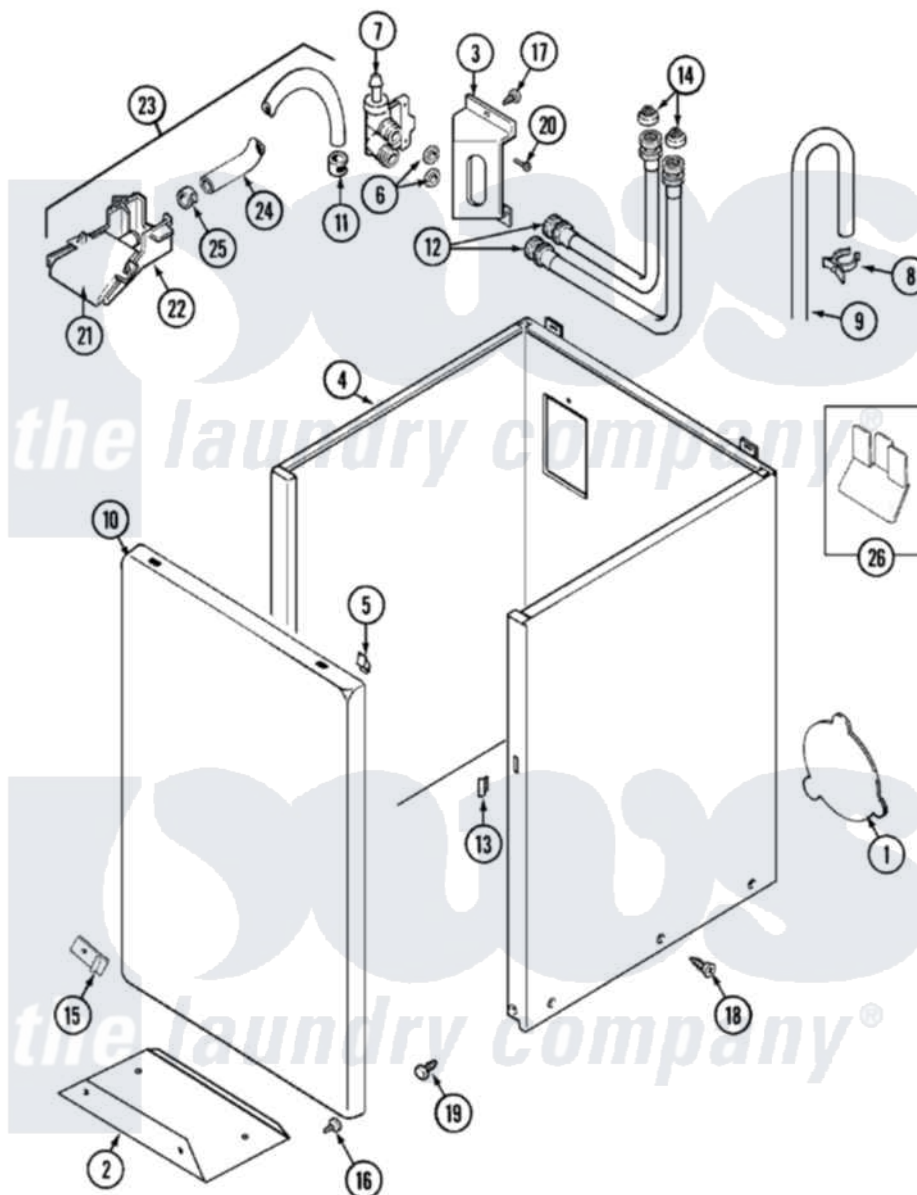

Maytag LAT9206BBE 02 - CABINET

Maytag [Residential Maytag LAT9206BBE Washer Parts](#) Parts Diagram 02 - CABINET

Click on the part number to view part

Item	Original Part Number	Replaced By	Status	Part Description
1	22001683	22002924		Plate, Access
"	211878		Not Available	PLATE, ACCESS
"	211294	90767		Screw, 8A X 3/8 HeX Washer Head Tapping
2	213846			Guard, Belt
3	22003217	3370225		Screw
"	22002361			Bracket, Water Valve
4	22002379	22004425		Cabinet White Aspck
5	22001650			Fastener, Spring
6	Y013783			Washer, Inlet Hose
7	22002360			Valve, Water
"	214337	96160		Screen
8	22001815	22002765		Clip, Hose
9	22001816			Hose, Drain
10	22001817			Sheet, Sound Damper
"	22002366		Not Available	PANEL, FRONT (WHT)
11	216169	596669		Clamp, Manifold

12	202860		Inlet Hose Assembly
13	214376	22002331	Spacer, Front Panel
14	200961	12001413	Strainer And Washer Kit
15	22002376		Clip
"	12001341		Screw And Fastener Kit
"	22001995		Screw Note: Screw, Tumbler Front And Shroud
"	22002377		Clip, Retainer
"	22002378	27001200	Screw
16	211294	90767	Screw, 8A X 3/8 HeX Washer Head Tapping
17	22002372		Screw
18	213007		Xfor Cabinet See Cabinet, Back
19	213122	27001200	Screw
"	213121	3400111	Screw, 12-14 X 5/8
20	Y313561		Screw----NA
21	22001187		Injector
22	22001186		Injector
23	22001304		Water Injector Assembly
24	22001190		Hose, Injector
25	216169	596669	Clamp, Manifold
26	22001972		Clip, Cabinet