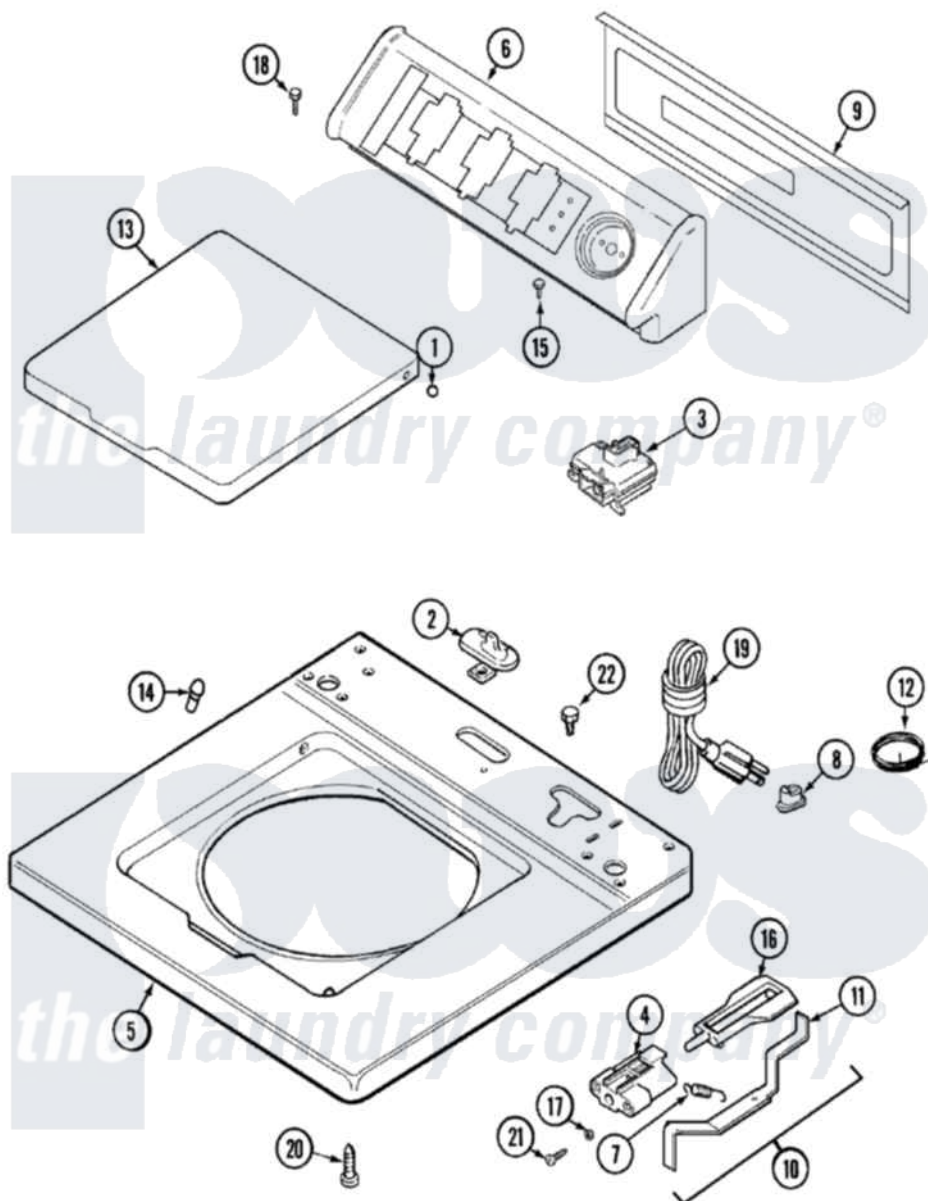

# Maytag LAT9206BBE 05 - TOP

Maytag [Residential Maytag LAT9206BBE Washer Parts](#) Parts Diagram 05 - TOP  
 Click on the part number to view part

Item	Original Part Number	Replaced By	Status	Part Description
1	<a href="#">211726</a>			Hinge, Ball Lid
2	<a href="#">22001298</a>			Cap, Top Cover
"	207159	<a href="#">489355</a>		Screw, 8 X 1/2
3	22001967	<a href="#">12001908</a>		Switch-Lid
4	<a href="#">22002135</a>			Bracket, Unbalance
5	<a href="#">22002137</a>			Cover Assembly, Top
6	<a href="#">22001670</a>			Console
7	<a href="#">213720</a>			Spring, Lid Switch
8	<a href="#">211881</a>			Grommet, Cord Part Not Used-Gas Models Only
9	216423	<a href="#">3370225</a>		Screw
"	<a href="#">22001814</a>			Back Panel, Console
"	22001662	<a href="#">8534058</a>		Screw
10	<a href="#">22001969</a>			Unbalance Lever Assembly
11	<a href="#">22001968</a>			Lever, Unbalance
12	<a href="#">22001654</a>			Wire, Ground
"	Y705026	<a href="#">3370225</a>		Screw

13	22001676	<a href="#">22001893</a>	Lid
"	22001674	<a href="#">22001893</a>	Lid
14	<a href="#">212716</a>		Bumper, Lid
15	216423	<a href="#">3370225</a>	Screw
16	<a href="#">216255</a>		Plunger, Lid Switch
17	<a href="#">211500</a>		Washer, Bracket To Top Cover
18	216423	<a href="#">3370225</a>	Screw
19	208194	<a href="#">22003062</a>	Cord, Power
20	22001402	<a href="#">214354</a>	Screw, Top Cover To Cabnt.
21	22001600	<a href="#">25-7809</a>	Screw, No.6-20 1/2 Flthd Torx
22	Y705026	<a href="#">3370225</a>	Screw