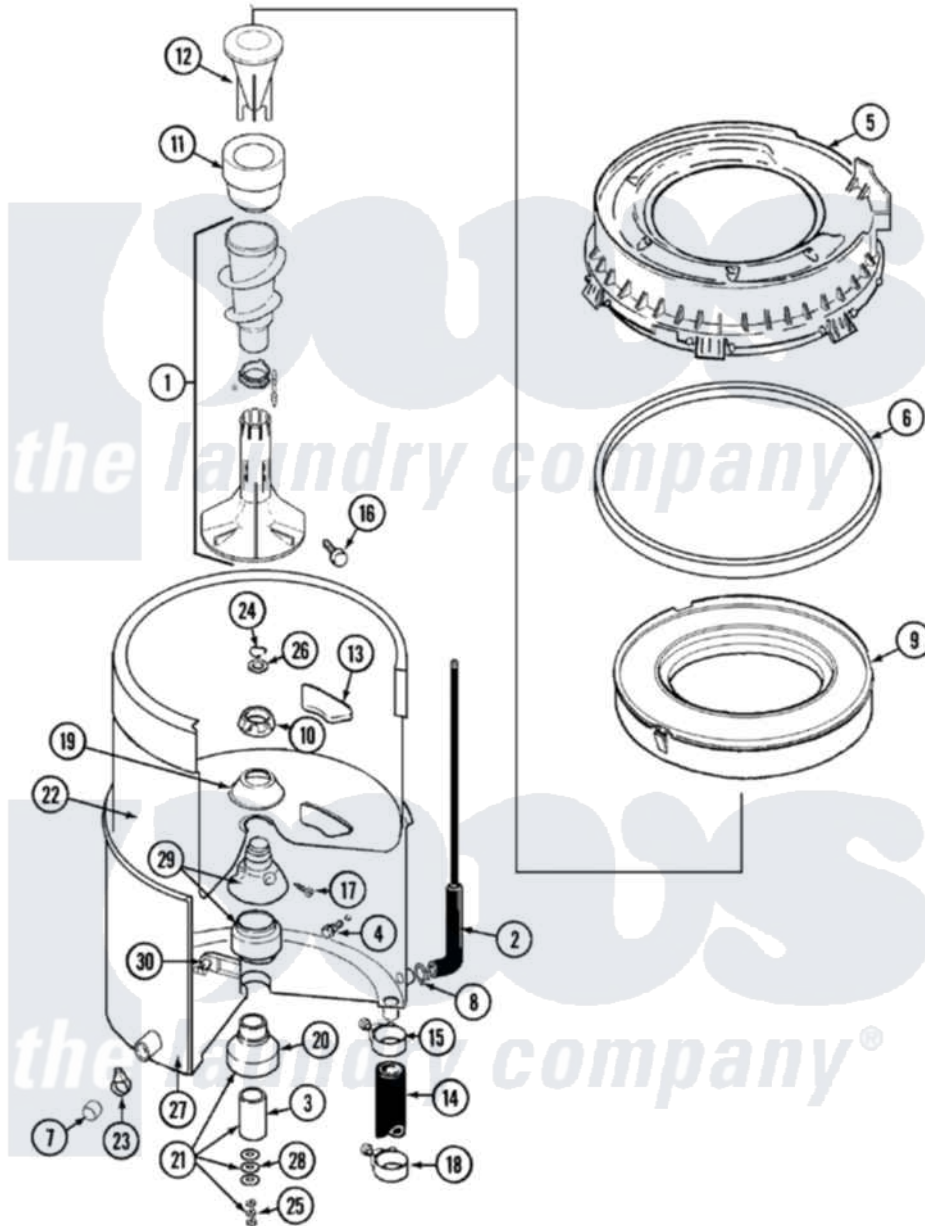

Maytag LAT9206BBE 07 - TUB

Maytag [Residential Maytag LAT9206BBE Washer Parts](#) Parts Diagram 07 - TUB
 Click on the part number to view part

Item	Original Part Number	Replaced By	Status	Part Description
1	22002363		Not Available	AGITATOR ASSY (CANADA AS PACK)
2	22001036	22001619		Tube, Water Level Switch
3	211130			Bearing Liner, Tub Bearing
4	205254	W10175938		Bolt
"	200744	W10175939		Bolt
5	22001299			Tub Cover And Gasket Assembly
6	Y22001201	22001007		Gasket, Cover To Tub
7	214725			Cap For Spout-Outer Tub
8	211641			Clamp, 1-1/16"
9	22001142			Ring, Balance
10	211047	6-2110472		Nut- Clamp
11	22001805	21001905		Dispenser, Fabric
12	22001806	21001905		Dispenser, Fabric
13	207219			Filter, Self-Cleaning
14	213045			Hose, Outer Tub Part Not

14	213043		Used
15	22001640	285655	Clamp, Hose
16	22001819		L0cking Screw And O Ring
17	22001423		Set Screw, Mounting Stem
18	22001640	285655	Clamp, Hose
19	211210		Washer, Clamping Nut
20	200824	6-2040130	Tub Bearin
21	204013	6-2040130	Tub Bearin
22	22001139		Tub, Inner
23	214739	596669	Clamp, Manifold
24	Y015667		Retaining Ring
25	Y054867		Washer, Lock
26	Y015666		Washer, Retaining -
27	22001114	Not Available	TUB, OUTER (EX. LARGE)
28	211100		Washer, Outer Tub
29	22001648	6-2095720	Mounting S
30	214434		Spout, Deflector