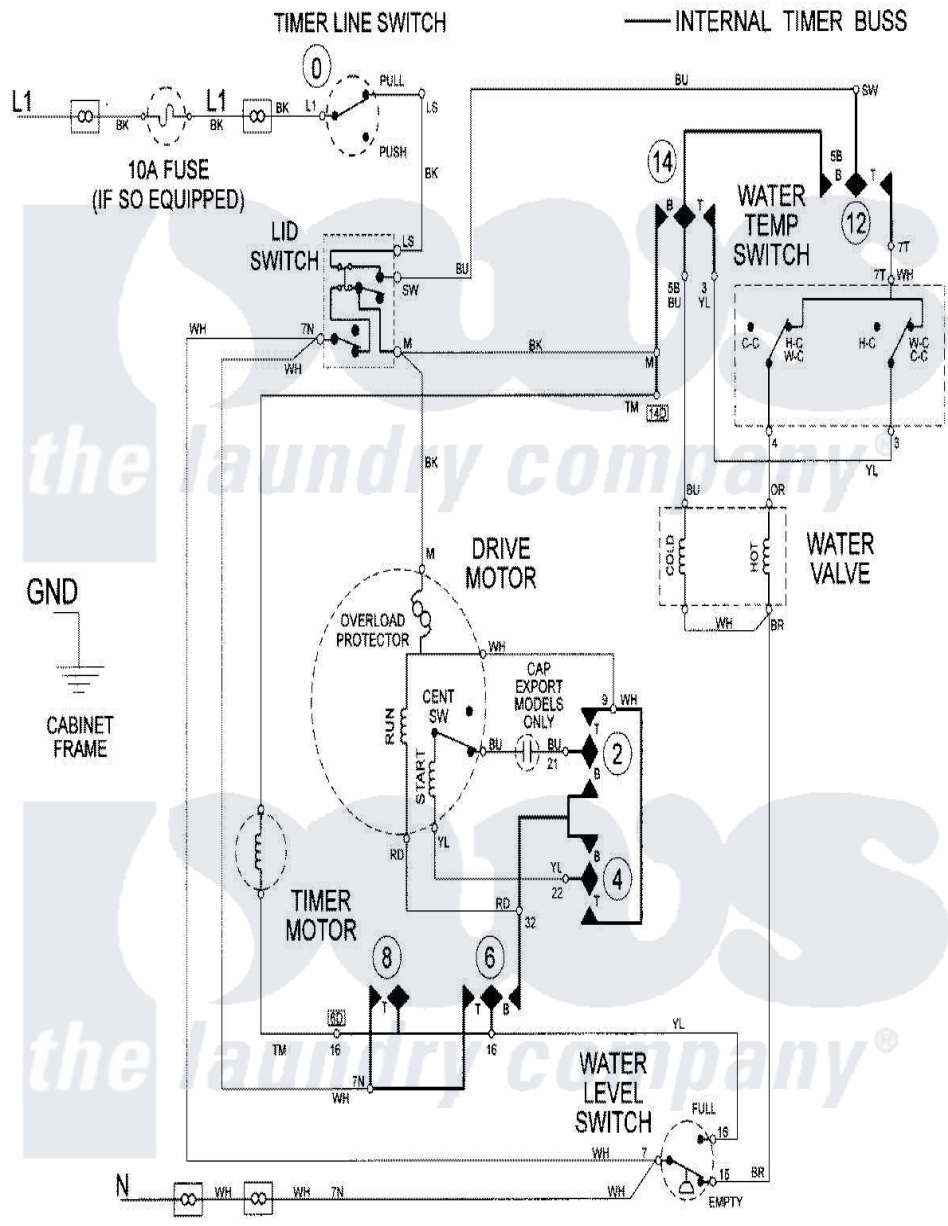

Maytag LAT9206BBE 08 - WIRING INFORMATION

Maytag Residential Maytag LAT9206BBE Washer Parts Parts Diagram 08 - WIRING INFORMATION
 Click on the part number to view part

Item	Original Part Number	Replaced By	Status	Part Description
NI	15002089		Not Available	WIRING INFORMATION