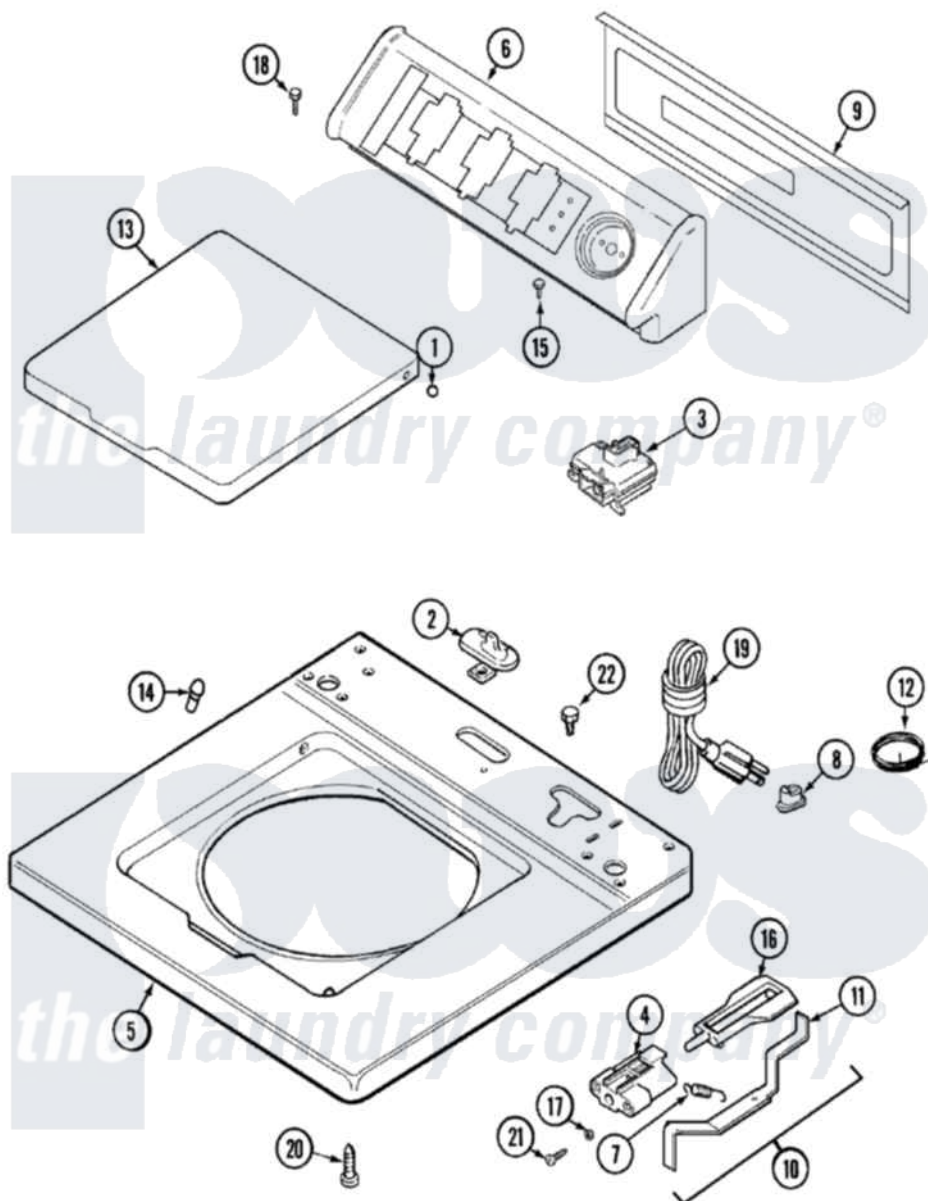

Maytag LAT9206BBM 05 - TOP

Maytag [Residential Maytag LAT9206BBM Washer Parts](#) Parts Diagram 05 - TOP
 Click on the part number to view part

Item	Original Part Number	Replaced By	Status	Part Description
1	211726			Hinge, Ball Lid
2	22001298			Cap, Top Cover
"	207159	489355		Screw, 8 X 1/2
3	22001967	12001908		Switch-Lid
4	22002135			Bracket, Unbalance
5	22002147			Cover Assembly, Top
6	22001671			Console ----NA
7	213720			Spring, Lid Switch
8	211881			Grommet, Cord Part Not Used- Gas Models Only
9	216423	3370225		Screw
"	22001814			Back Panel, Console
"	22001662	8534058		Screw
10	22001969			Unbalance Lever Assembly
11	22001968			Lever, Unbalance
12	22001654			Wire, Ground
"	Y705026	3370225		Screw

13	22001677		Not Available	LID W/LEGEND (CANADA-ALM)--NA
"	22001675		Not Available	LID W/LEGEND (ALM)
14	212716			Bumper, Lid
15	216423	3370225		Screw
16	216255			Plunger, Lid Switch
17	211500			Washer, Bracket To Top Cover
18	216423	3370225		Screw
19	208194	22003062		Cord, Power
20	22001402	214354		Screw, Top Cover To Cabnt.
21	22001600	25-7809		Screw, No.6-20 1/2 Flthd Torx
22	Y705026	3370225		Screw