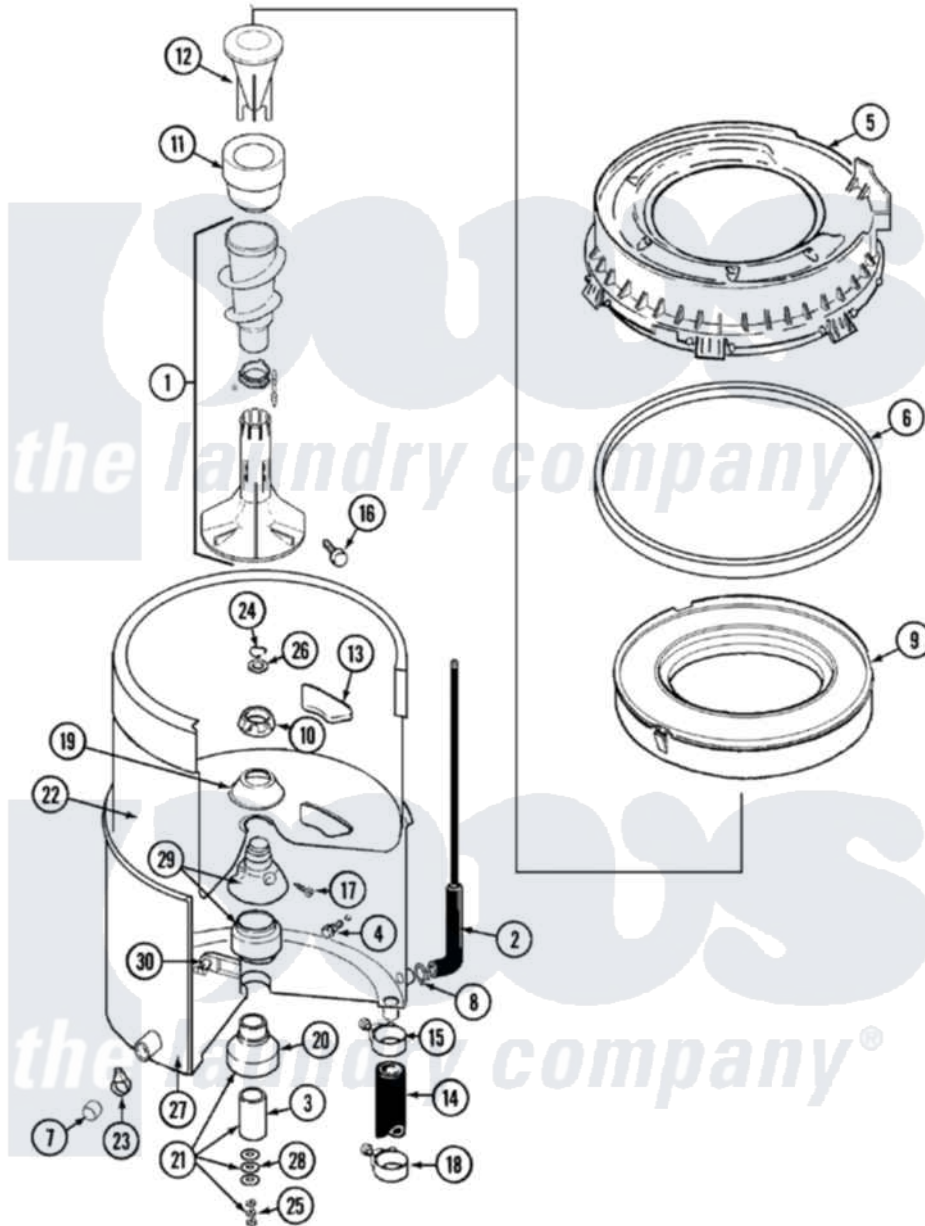

Maytag LAT9206BBM 07 - TUB

Maytag [Residential Maytag LAT9206BBM Washer Parts](#) Parts Diagram 07 - TUB
 Click on the part number to view part

Item	Original Part Number	Replaced By	Status	Part Description
1	22002363		Not Available	AGITATOR ASSY (CANADA AS PACK)
2	22001036	22001619		Tube, Water Level Switch
3	211130			Bearing Liner, Tub Bearing
4	205254	W10175938		Bolt
"	200744	W10175939		Bolt
5	22001299			Tub Cover And Gasket Assembly
6	Y22001201	22001007		Gasket, Cover To Tub
7	214725			Cap For Spout-Outer Tub
8	211641			Clamp, 1-1/16"
9	22001142			Ring, Balance
10	211047	6-2110472		Nut- Clamp
11	22001805	21001905		Dispenser, Fabric
12	22001806	21001905		Dispenser, Fabric
13	207219			Filter, Self-Cleaning
14	213045			Hose, Outer Tub Part Not

14	213043		Used
15	22001640	285655	Clamp, Hose
16	22001819		Locking Screw And O Ring
17	22001423		Set Screw, Mounting Stem
18	22001640	285655	Clamp, Hose
19	211210		Washer, Clamping Nut
20	200824	6-2040130	Tub Bearing
21	204013	6-2040130	Tub Bearing
22	22001139		Tub, Inner
23	214739	596669	Clamp, Manifold
24	Y015667		Retaining Ring
25	Y054867		Washer, Lock
26	Y015666		Washer, Retaining -
27	22001114	Not Available	TUB, OUTER (EX. LARGE)
28	211100		Washer, Outer Tub
29	22001648	6-2095720	Mounting S
30	214434		Spout, Deflector