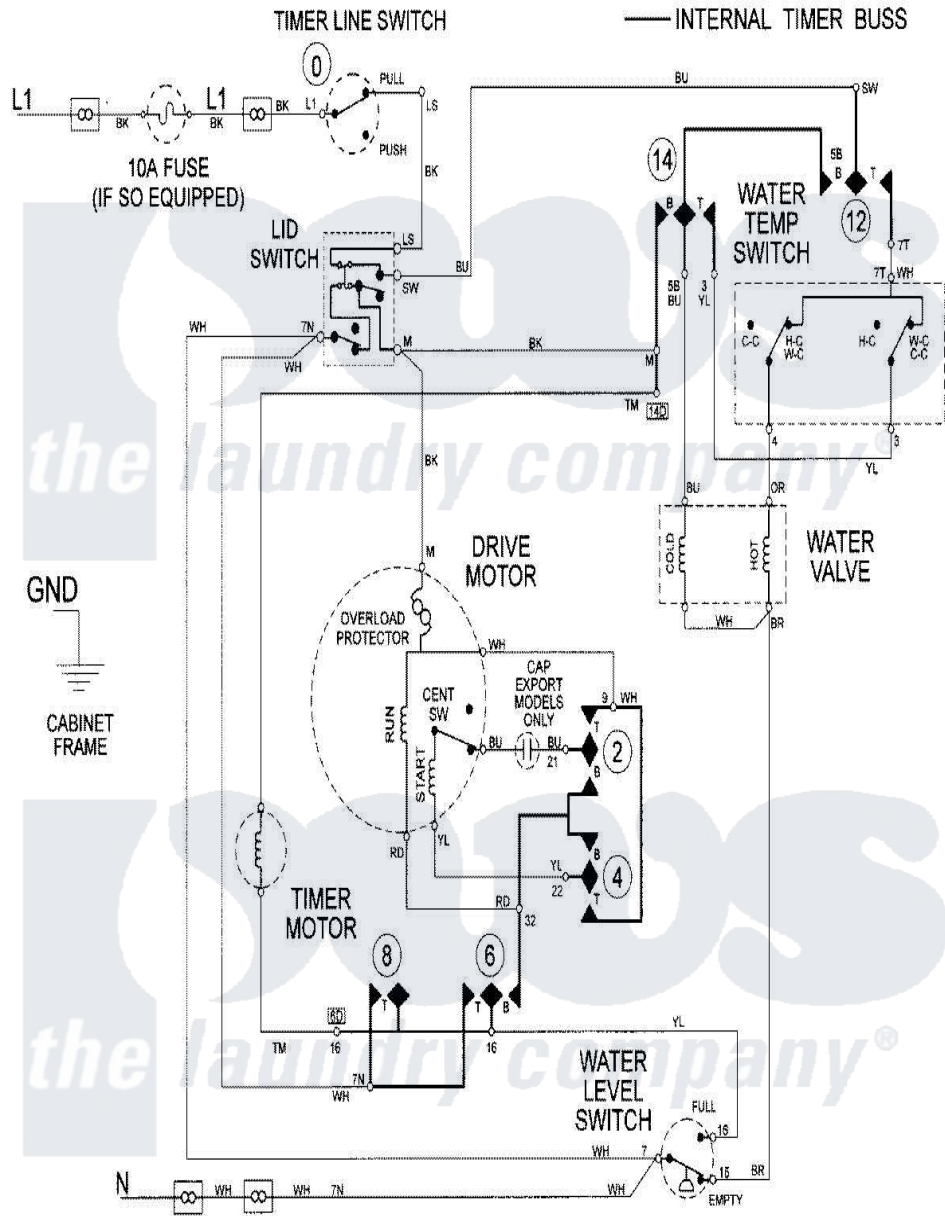

# Maytag LAT9206BBM 08 - WIRING INFORMATION

Maytag [Residential Maytag LAT9206BBM Washer Parts](#) Parts Diagram 08 - WIRING INFORMATION  
 Click on the part number to view part

Item	Original Part Number	Replaced By	Status	Part Description
NI	15002089		Not Available	WIRING INFORMATION