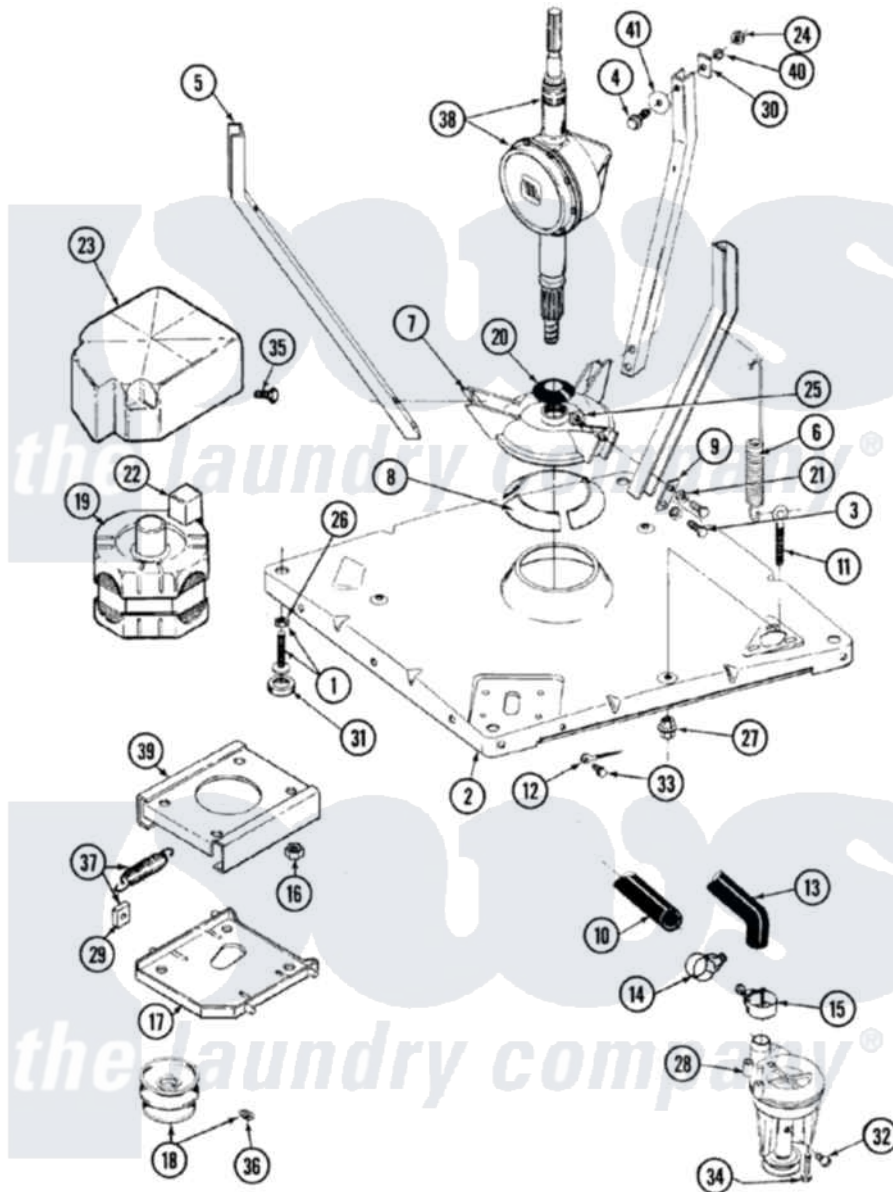

Maytag LAT9235AAE 01 - BASE

Maytag [Residential Maytag LAT9235AAE Washer Parts](#) Parts Diagram 01 - BASE
 Click on the part number to view part

Item	Original Part Number	Replaced By	Status	Part Description
1	Y302699	22003428		Leg, Adjustable
2	22001172	22002150		Base
3	Y015627			Screw- Hex
4	205254	W10175938		Bolt
"	200744	W10175939		Bolt
5	213053			Brace, Tub Part Not Used
6	22001300			Spring, Centering
7	203725			Damper W/Bolt And Clip
8	203956			Damper Pad Kit
9	213073			Washer, Double Brace
10	214767	22001448		Hose, Pump
11	216416			Bolt, Eye/Centering Spring
12	901220			Ground Wire
13	213045			Hose, Outer Tub Part Not Used
14	202574	3367052		Clamp, Hose
15	202574	3367052		Clamp, Hose

16	Y311426	3400029	Nut, Adapter Plate
17	22001301		Mount, Motor Lower-Assembly
18	200816	6-2008160	Pulley- MO
19	201805	12002351	Motor-Drve
20	211028	22001586	Deflector, Water
21	911852	486009	Lockwasher
22	206505		Not Available PROD. No.201664-15, & No.205463-3.
"	205132		Not Available SWITCH, MOTOR EXTERNAL START No.201664-14,205463- 4 & 201800-4
23	215098		Shield, Motor
24	Y052734		Nut, Carrage Bolts And Bracket
25	Y052785		Nut, Brace To Damper
26	210385		Lock Nut For Adjustable Leg
27	211949		Nut, Adjustment Eyebolt
28	202203	6-2022030	Pump As Pa
29	204998	205000	Roller And Spring Kit 4+Spr
30	212979		Not Available WASHER, TUB BRACE
31	210684		Foot, Adjustable Leg
32	Y015408	22003235	Screw, Bearing Insert
34	211880		Screw, HeX Head No.10 X 1/2 Inc
35	213121	3400111	Screw, 12-14 X 5/8
36	Y053241		Set Screw, Motor Pulley
37	205000		Roller And Spring Kit 4+Spr
38	206707	6-2097750	Trans Dee
39	214956		Motor Mount Assembly
40	Y054867		Washer, Lock
41	211100		Washer, Outer Tub