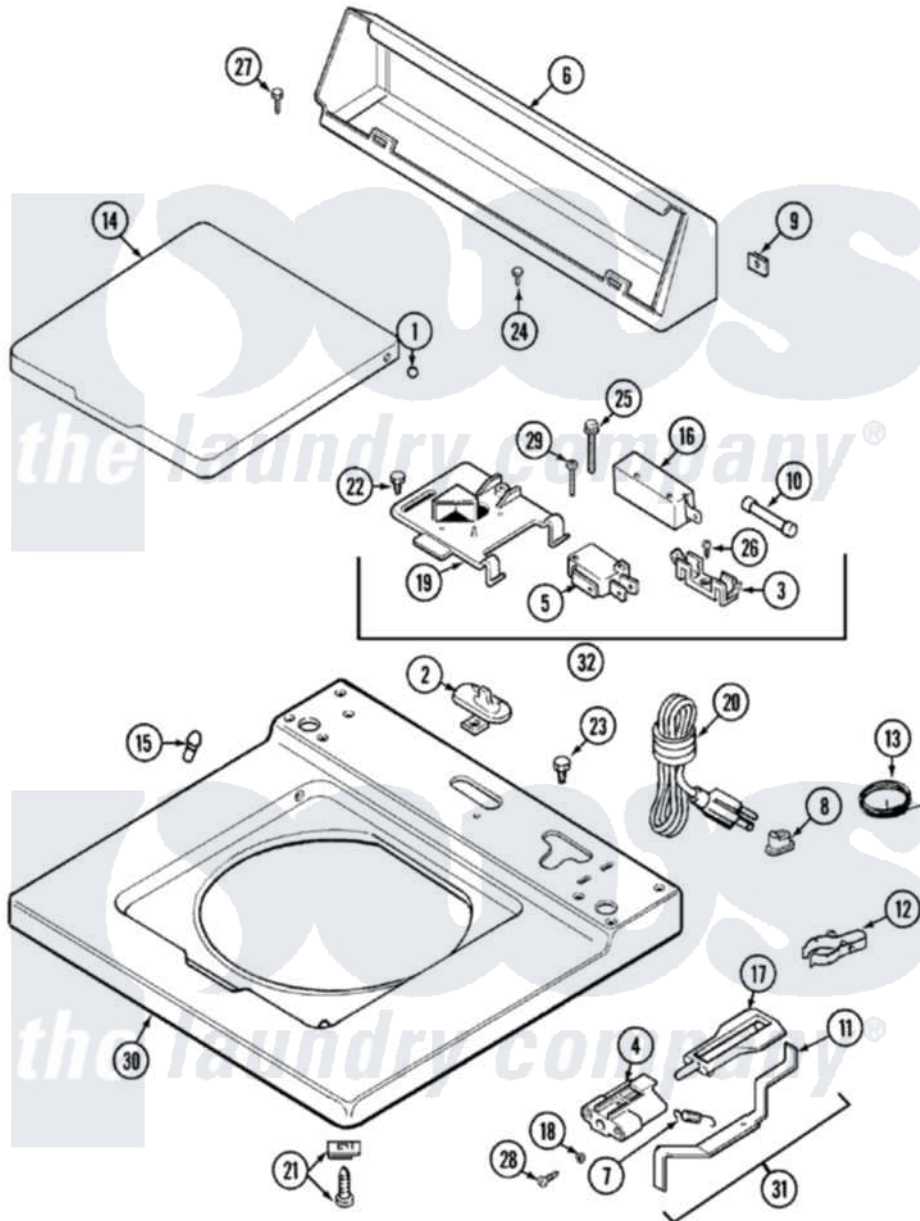

# Maytag LAT9235AAE 05 - TOP

Maytag [Residential Maytag LAT9235AAE Washer Parts](#) Parts Diagram 05 - TOP  
 Click on the part number to view part

Item	Original Part Number	Replaced By	Status	Part Description
1	<a href="#">211726</a>			Hinge, Ball Lid
2	207159	<a href="#">489355</a>		Screw, 8 X 1/2
"	<a href="#">22001298</a>			Cap, Top Cover
3	<a href="#">207167</a>			Block, Fuse
4	216256		Not Available	BRACKET, UNBALANCE
5	<a href="#">207166</a>			Switch, Check
6	<a href="#">205635</a>			Console
7	<a href="#">213720</a>			Spring, Lid Switch
8	<a href="#">211881</a>			Grommet, Cord Part Not Used-Gas Models Only
9	<a href="#">215075</a>			Fastener, Control Panel To Console
10	207168	<a href="#">22001682</a>		Switch Assembly, Lid W/4amp Fuse
11	<a href="#">22001136</a>			Lever, Unbalance
12	<a href="#">301548</a>			Clamp, Ground Wire
13	<a href="#">311155</a>			Ground Wire And Clamp

14	22001028	<a href="#">22001893</a>	Lid
"	22001206	<a href="#">22001893</a>	Lid
15	<a href="#">212716</a>		Bumper, Lid
16	205415	<a href="#">279347</a>	Switch-Lid
17	<a href="#">216255</a>		Plunger, Lid Switch
18	<a href="#">211500</a>		Washer, Bracket To Top Cover
19	Y215699	<a href="#">22001678</a>	Bracket, Switch And Fuse
20	208194	<a href="#">22003062</a>	Cord, Power
21	<a href="#">204445</a>		Screw And Fastener Assembly
22	207159	<a href="#">489355</a>	Screw, 8 X 1/2
23	315483	<a href="#">3370225</a>	Screw
24	216423	<a href="#">3370225</a>	Screw
25	<a href="#">213501</a>		Screw, No.6-20 X 1-1/8 Inch
26	<a href="#">Y311711</a>		Screw, Fuse Block
27	<a href="#">Y313559</a>		Screw
28	910182	<a href="#">25-7809</a>	Screw, No.6-20 1/2 Flthd Torx
29	<a href="#">22001352</a>		Screw, Check Switch
30	22001117	Not Available	TOP COVER ASSEMBLY (WHT)
31	<a href="#">22001311</a>		Unbalance Lever Assembly
32	207176	<a href="#">22001682</a>	Switch Assembly, Lid W/4amp Fuse