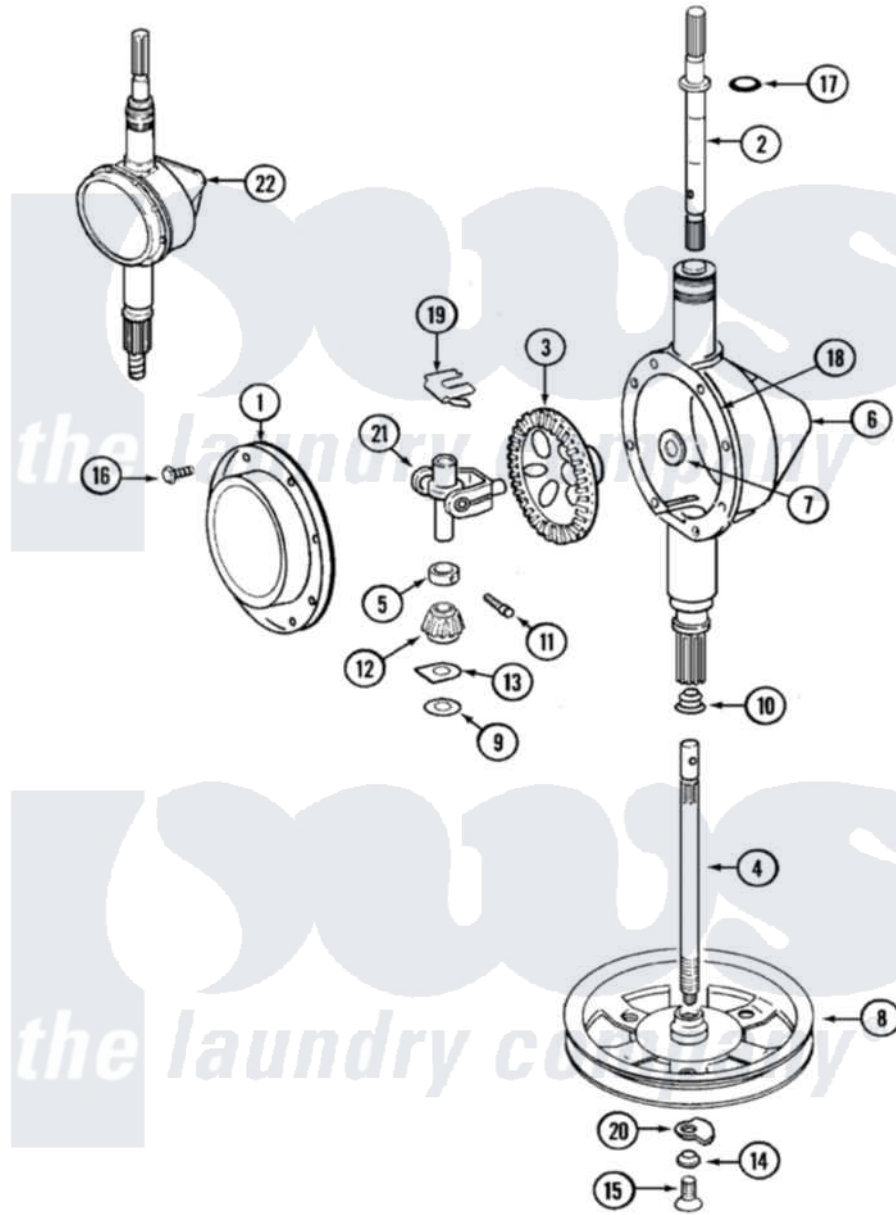

Maytag LAT9235AAE 06 - TRANSMISSION

Maytag Residential Maytag LAT9235AAE Washer Parts Parts Diagram 06 - TRANSMISSION
 Click on the part number to view part

Item	Original Part Number	Replaced By	Status	Part Description
1	206628			Cover, Transmission
2	207153	6-2097820		Kit- Shaft
3	206713	6-2067130		Gear- Beve
4	215410	12001450		Ctr Shaft W/Collar Andkeeper- Dp
5	215415		Not Available	COLLAR, LOWER
6	206624	6-2097750		Trans Dee
7	215394			Washer, Bevel Gear
8	211059	6-2301530		Pulley
9	211483	6-2114830		Washer- SP
10	206602	207843		Lip Seal Repair Kit
11	Y206629			Pin, Collar
12	215401	W10221114		Pinion
13	215395			Plate, Clutch
14	211090	22003555		Washer, Stop Lug
15	211375	681582		Screw
				SCREW, TRANSMISSION

16	215417	Not Available	SCREW, TRANSMISSION COVER
17	210690		Seal, Rubber
18	Y058700	675652	Adhesive
19	215581		Spring, Agitator Shaft
20	211089		Lug, Stop Pulley
21	206685	6-2066850	Yoke
22	206707	6-2097750	Trans Dee