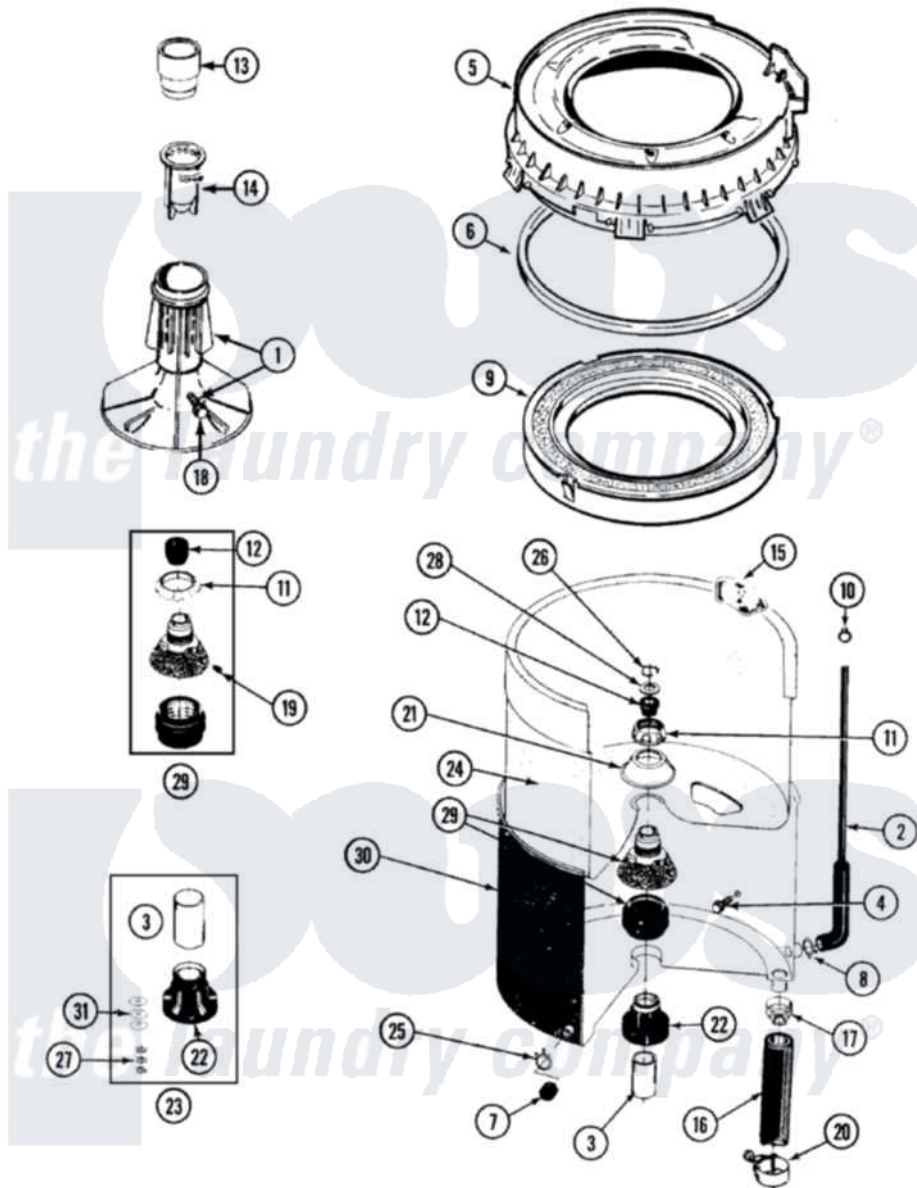

# Maytag LAT9235AAE 07 - TUB

Maytag [Residential Maytag LAT9235AAE Washer Parts](#) Parts Diagram 07 - TUB  
 Click on the part number to view part

Item	Original Part Number	Replaced By	Status	Part Description
1	<a href="#">207228</a>			Agitator W/Lock Screw
2	22001036	<a href="#">22001619</a>		Tube, Water Level Switch
3	<a href="#">211130</a>			Bearing Liner, Tub Bearing
4	200744	<a href="#">W10175939</a>		Bolt
"	205254	<a href="#">W10175938</a>		Bolt
5	<a href="#">22001299</a>			Tub Cover And Gasket Assembly
6	Y22001201	<a href="#">22001007</a>		Gasket, Cover To Tub
7	<a href="#">214725</a>			Cap For Spout-Outer Tub
8	<a href="#">211641</a>			Clamp, 1-1/16"
9	<a href="#">22001142</a>			Ring, Balance
10	410296	<a href="#">596669</a>		Clamp, Manifold
11	211047	<a href="#">6-2110472</a>		Nut- Clamp
12	Y0A4298	<a href="#">6-0A57420</a>		Seal- Agitator
13	<a href="#">22001295</a>			Housing, Dispenser
14	<a href="#">22001294</a>			Cup, Dispensing
15	<a href="#">207219</a>			Filter, Self-Cleaning

16	<a href="#">213045</a>		Hose, Outer Tub Part Not Used
17	201011	<a href="#">285655</a>	Clamp, Hose
18	206478		Not Available
19	211618	<a href="#">22001423</a>	SCREW & WASHER FOR AGITATOR
20	202574	<a href="#">3367052</a>	Set Screw, Mounting Stem
21	202574	<a href="#">3367052</a>	Clamp, Hose
22	<a href="#">211210</a>		Washer, Clamping Nut
23	200824	<a href="#">6-2040130</a>	Tub Bearin
24	204013	<a href="#">6-2040130</a>	Tub Bearin
25	<a href="#">22001139</a>		Tub, Inner
26	214739	<a href="#">596669</a>	Clamp, Manifold
27	<a href="#">Y015667</a>		Retaining Ring
28	<a href="#">Y054867</a>		Washer, Lock
29	<a href="#">Y015666</a>		Washer, Retaining -
30	204012	<a href="#">6-2095720</a>	Mounting S
31	22001114		Not Available
32	<a href="#">211100</a>		TUB, OUTER (EX. LARGE)
33	<a href="#">211100</a>		Washer, Outer Tub