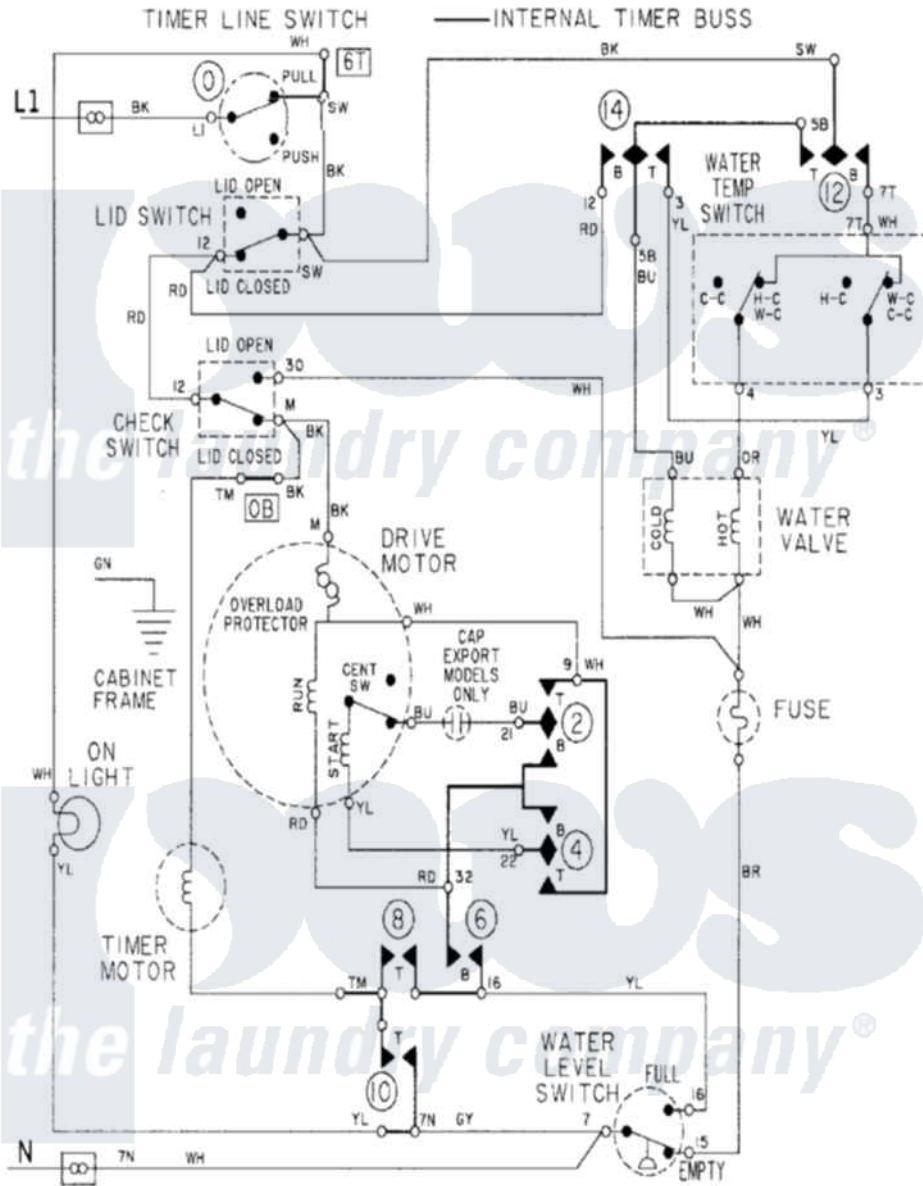

Maytag LAT9235AAE 08 - WIRING INFORMATION

Maytag Residential Maytag LAT9235AAE Washer Parts Parts Diagram 08 - WIRING INFORMATION
 Click on the part number to view part

Item	Original Part Number	Replaced By	Status	Part Description
NI	15001438		Not Available	WIRING INFORMATION