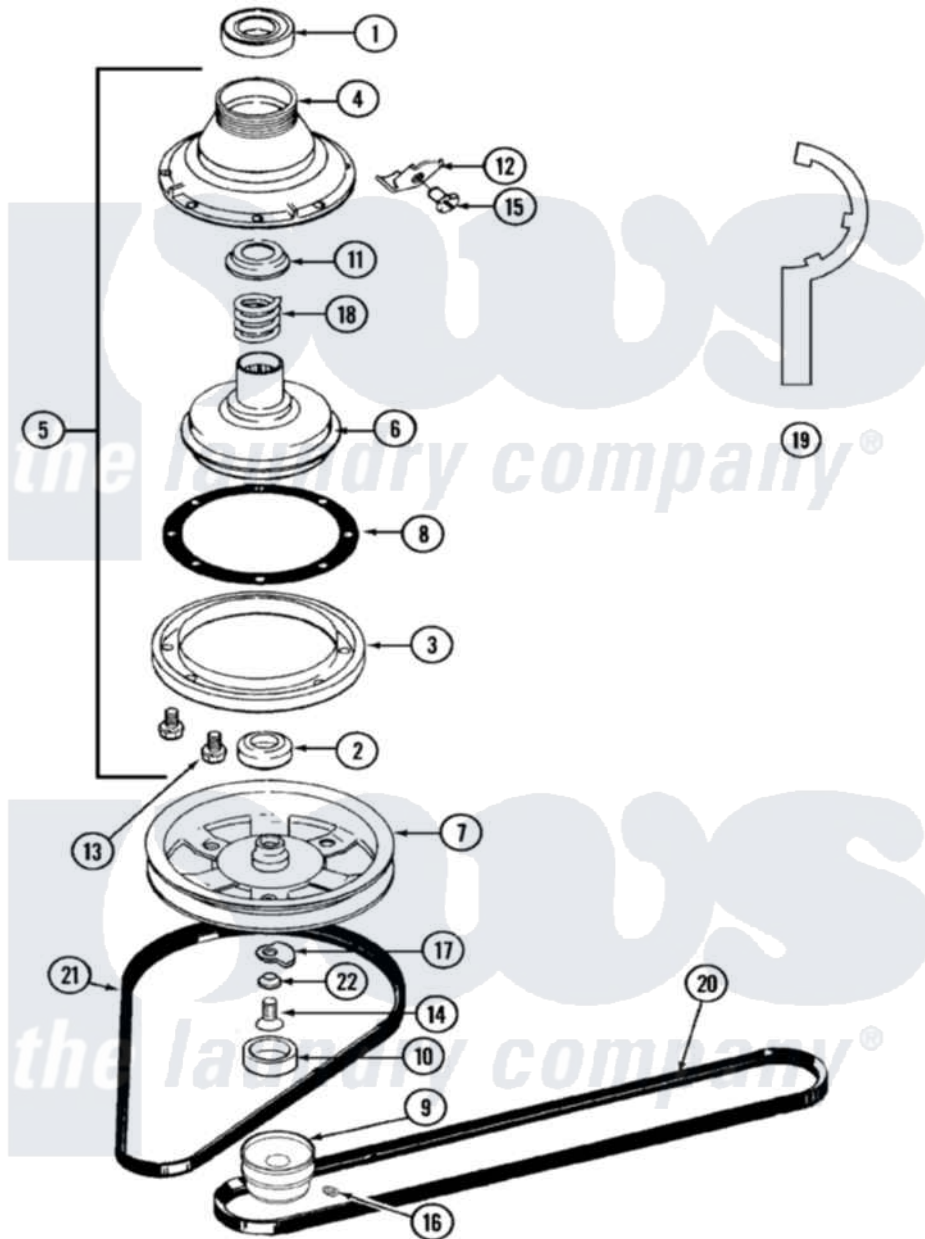

Maytag LAT9235AAM 03 - CLUTCH, BRAKE & BELTS

Maytag Residential Maytag LAT9235AAM Washer Parts Parts Diagram 03 - CLUTCH, BRAKE & BELTS
 Click on the part number to view part

Item	Original Part Number	Replaced By	Status	Part Description
1	Y200720	22003441		Bearing, Rear
2	200835			Bearing, Brake Rotor
3	211043	6-2011900		Brake Asse
4	211045	6-2011900		Brake Asse
5	201190	6-2011900		Brake Asse
6	201126	6-2011900		Brake Asse
7	211059	6-2301530		Pulley
8	211042	6-2011900		Brake Asse
9	200816	6-2008160		Pulley- MO
10	211038		Not Available	CAP, OIL RETAINER
11	211039	6-2011900		Brake Asse
12	213325			Clip, Retaining
13	211000			SCREW, BRAKE DRUM (HEX HEAD)
14	211375	681582		Screw
15	213326			Bolt, Sems Retaining Clip
16	Y053241			Set Screw, Motor Pulley

17	211089		Lug, Stop Pulley
18	211041	6-2011900	Brake Asse
19	Y038315	038315	Tool
20	211124		Part Not Used
21	211125		V Belt, Drive Pulley
22	211090	22003555	Washer, Stop Lug