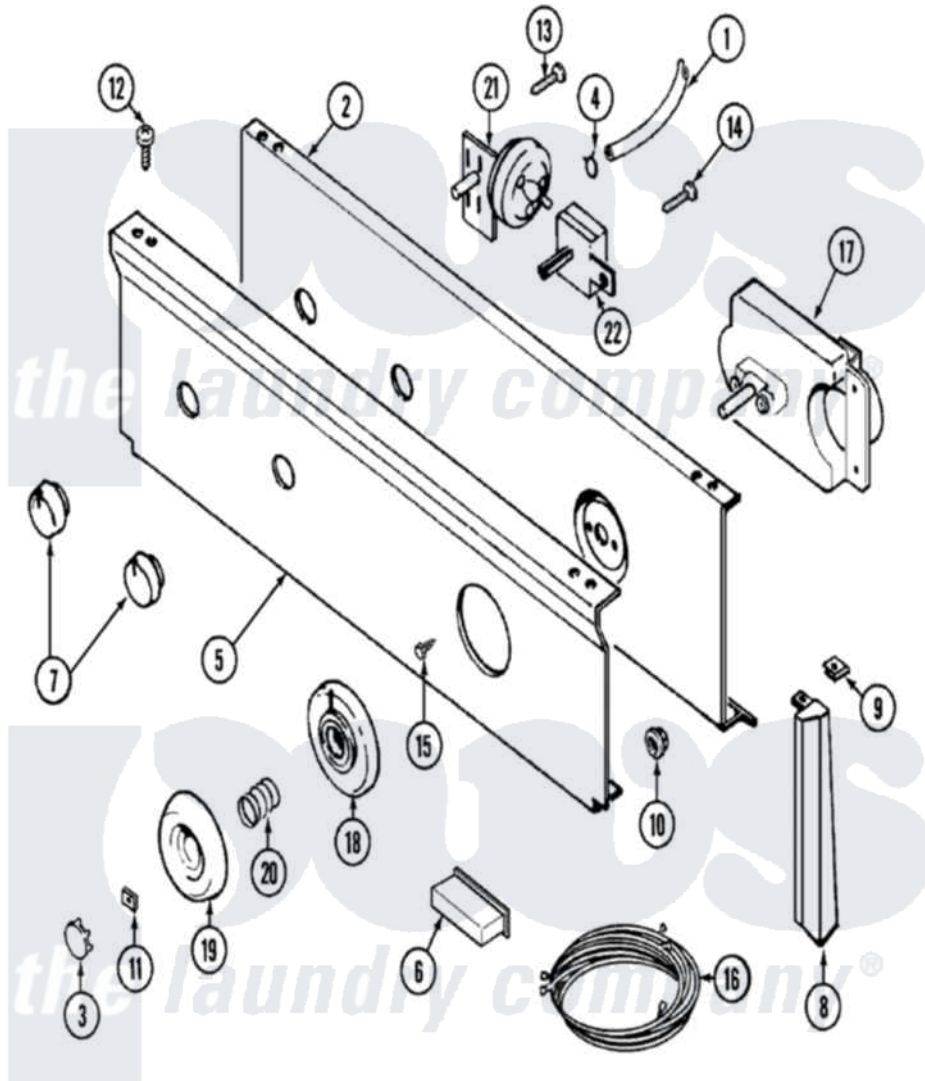

Maytag LAT9235AAM 04 - CONTROL PANEL

Maytag [Residential Maytag LAT9235AAM Washer Parts](#) Parts Diagram 04 - CONTROL PANEL
 Click on the part number to view part

Item	Original Part Number	Replaced By	Status	Part Description
1	22001036	22001619		Tube, Water Level Switch
2	204807			Ground Wire, Supp. Plte To Top Cover
"	22001132			Plate, Support
"	315483	3370225		Screw
3	22001447		Not Available	CAP, KNOB (ALM)
4	410296	596669		Clamp, Manifold
5	22001539		Not Available	PANEL, CONTROL (ALM)
6	214897			Pad, Control Panel
7	22001269		Not Available	KNOB ASSY. (ALM)
8	22001567			Cap, End
"	22001566	22001293		End Cap, Control Panel
"	22001293			End Cap, Control Panel
"	22001292	22001567		Cap, End
9	214894			Fastener, End Cap
10	214872			Palnut, End Cap Note: Nut, Lamp Holder

11	211605		Bezel, Timer Dial
12	210932		Screw, No.8 X 9/16 Ctsk Note: Screw, Inlet Duct
13	211168	W10139210	Screw, 8-18 X 5/16
14	211168	W10139210	Screw, 8-18 X 5/16
15	216412		Screw, Bracket To Timer
16	22001316		Wire Harness, Main
17	22001538		Timer
18	22001266	Not Available	BEZEL, TIMER KNOB (ALM)
19	22001199	Not Available	KNOB ASSY. (ALM)
20	211065		Spring, Index Wheel
21	208201		Switch, Pressure
22	208283	Not Available	SWITCH, WATER TEMPERATURE
23	22001534	Not Available	MANUAL, USE & CARE