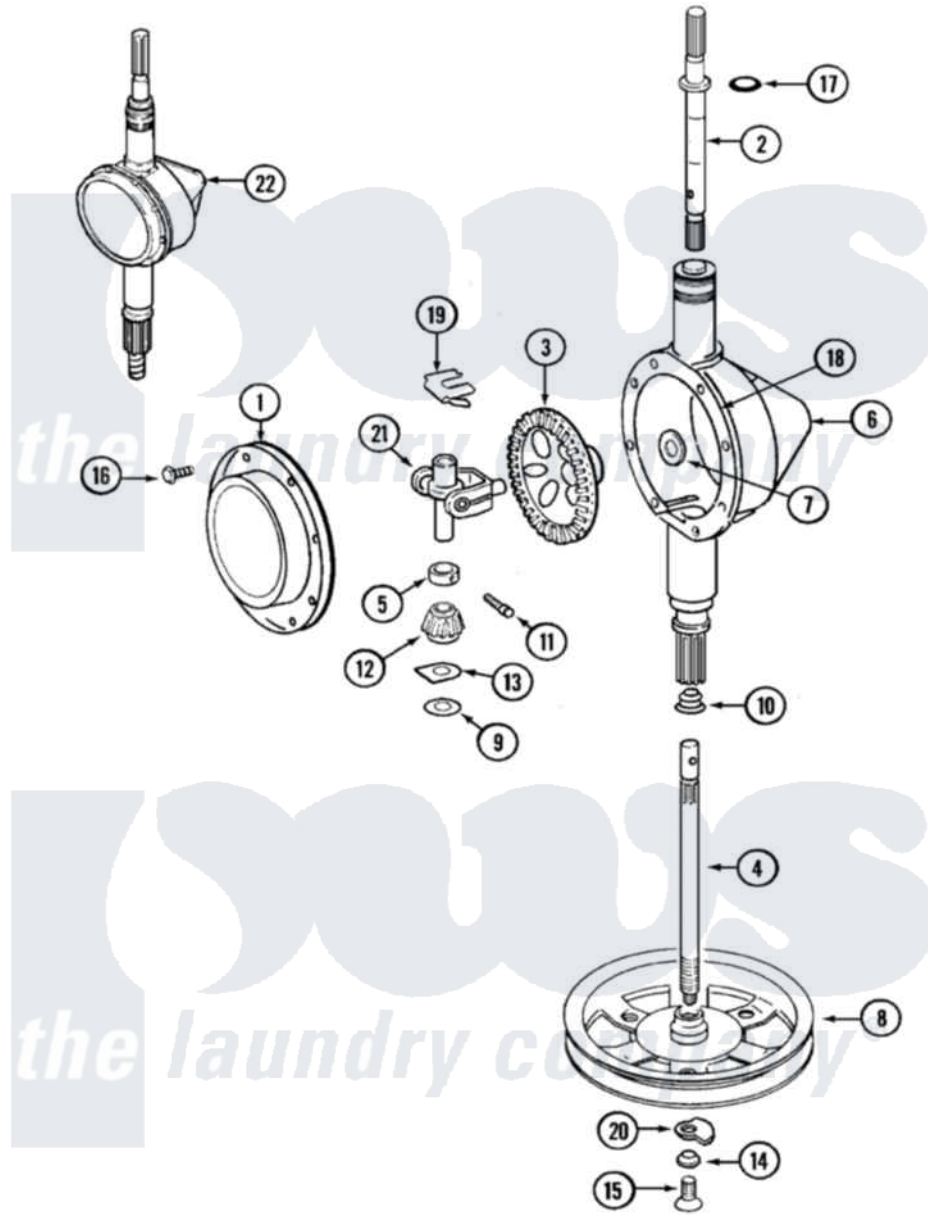

Maytag LAT9235AAM 06 - TRANSMISSION

Maytag [Residential Maytag LAT9235AAM Washer Parts](#) Parts Diagram 06 - TRANSMISSION
 Click on the part number to view part

Item	Original Part Number	Replaced By	Status	Part Description
1	206628			Cover, Transmission
2	207153	6-2097820		Kit- Shaft
3	206713	6-2067130		Gear- Beve
4	215410	12001450		Ctr Shaft W/Collar Andkeeper- Dp
5	215415		Not Available	COLLAR, LOWER
6	206624	6-2097750		Trans Dee
7	215394			Washer, Bevel Gear
8	211059	6-2301530		Pulley
9	211483	6-2114830		Washer- SP
10	206602	207843		Lip Seal Repair Kit
11	Y206629			Pin, Collar
12	215401	W10221114		Pinion
13	215395			Plate, Clutch
14	211090	22003555		Washer, Stop Lug
15	211375	681582		Screw
				SCREW, TRANSMISSION

16	215417	Not Available	SCREW, TRANSMISSION COVER
17	210690		Seal, Rubber
18	Y058700	675652	Adhesive
19	215581		Spring, Agitator Shaft
20	211089		Lug, Stop Pulley
21	206685	6-2066850	Yoke
22	206707	6-2097750	Trans Dee