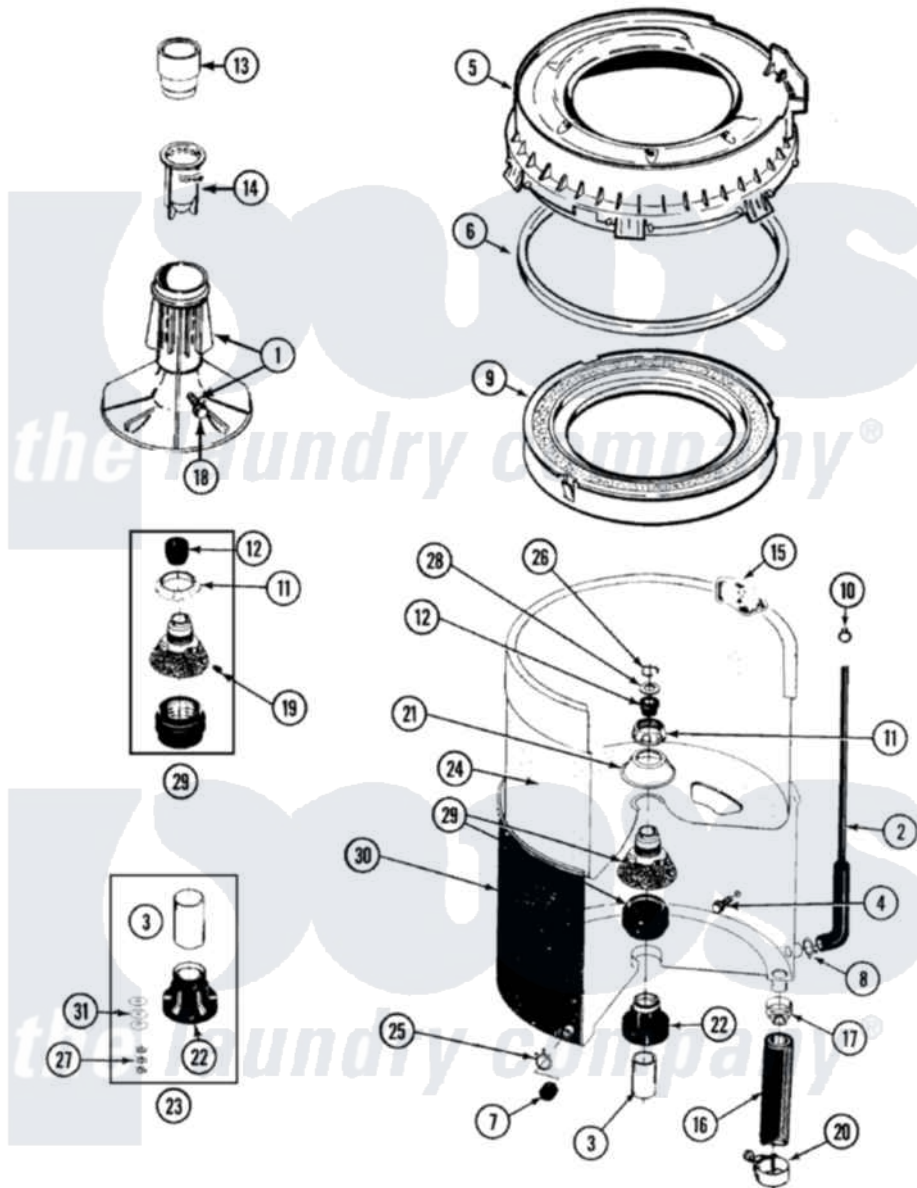

Maytag LAT9235AAM 07 - TUB

Maytag [Residential Maytag LAT9235AAM Washer Parts](#) Parts Diagram 07 - TUB
 Click on the part number to view part

Item	Original Part Number	Replaced By	Status	Part Description
1	207228			Agitator W/Lock Screw
2	22001036	22001619		Tube, Water Level Switch
3	211130			Bearing Liner, Tub Bearing
4	200744	W10175939		Bolt
"	205254	W10175938		Bolt
5	22001299			Tub Cover And Gasket Assembly
6	Y22001201	22001007		Gasket, Cover To Tub
7	214725			Cap For Spout-Outer Tub
8	211641			Clamp, 1-1/16"
9	22001142			Ring, Balance
10	410296	596669		Clamp, Manifold
11	211047	6-2110472		Nut- Clamp
12	Y0A4298	6-0A57420		Seal- Agitator
13	22001295			Housing, Dispenser
14	22001294			Cup, Dispensing
15	207219			Filter, Self-Cleaning

16	213045		Hose, Outer Tub Part Not Used
17	201011	285655	Clamp, Hose
18	206478		Not Available
19	211618	22001423	Set Screw, Mounting Stem
20	202574	3367052	Clamp, Hose
21	211210		Washer, Clamping Nut
22	200824	6-2040130	Tub Bearin
23	204013	6-2040130	Tub Bearin
24	22001139		Tub, Inner
25	214739	596669	Clamp, Manifold
26	Y015667		Retaining Ring
27	Y054867		Washer, Lock
28	Y015666		Washer, Retaining -
29	204012	6-2095720	Mounting S
30	22001114		Not Available
31	211100		TUB, OUTER (EX. LARGE)
			Washer, Outer Tub