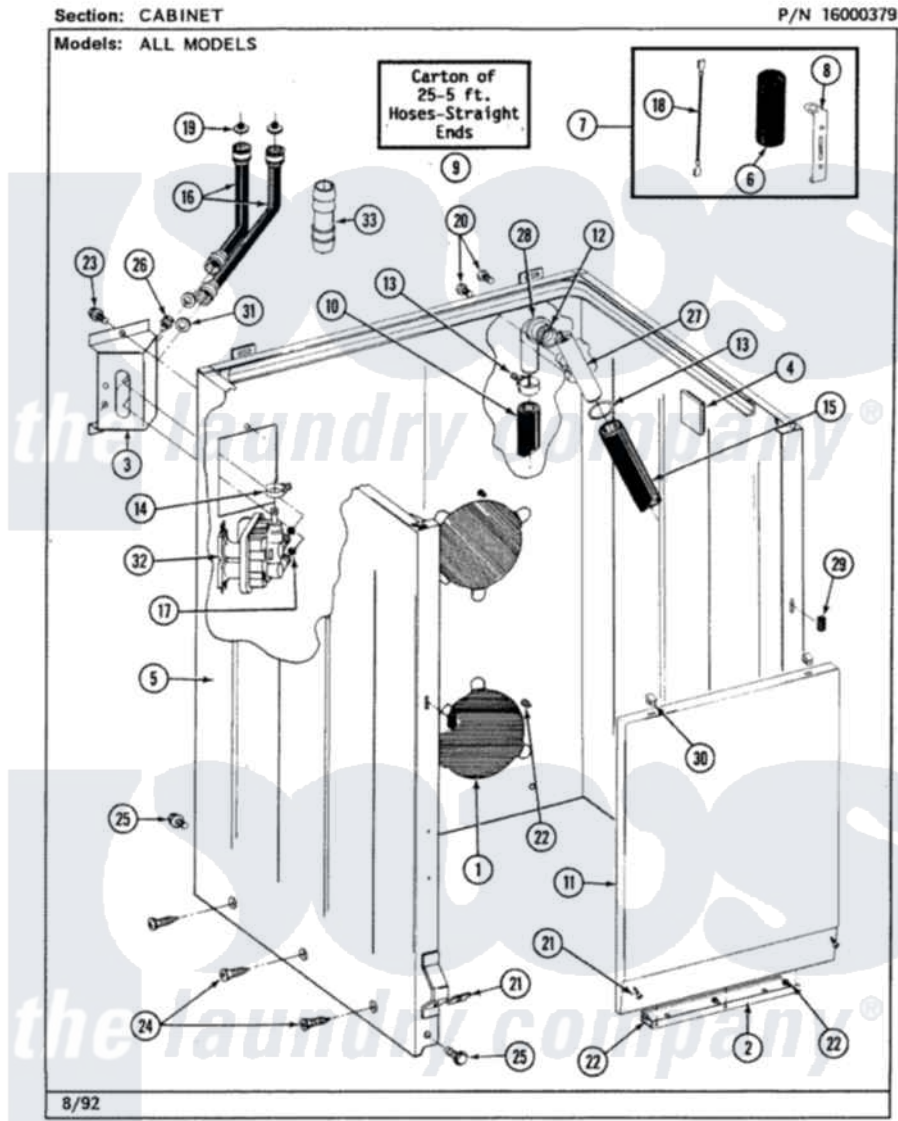

# Maytag LAT9280AAL 02 - CABINET

Maytag Residential Maytag LAT9280AAL Washer Parts Parts Diagram 02 - CABINET  
 Click on the part number to view part

Item	Original Part Number	Replaced By	Status	Part Description
1	211878		Not Available	PLATE, ACCESS
2	<a href="#">213846</a>			Guard, Belt
3	214812	<a href="#">22002361</a>		Bracket, Water Valve
4	<a href="#">215058</a>			Pad, Cabinet Bumper
6	<a href="#">Y200832</a>			Capacitor
7	<a href="#">206103</a>			Capacitor Kit
8	<a href="#">211149</a>			Clip, Capacitor
9	202861	<a href="#">202860</a>		Inlet Hose Assembly
10	<a href="#">216017</a>			Hose, Drain
"	<a href="#">Y059149</a>			(7/8" I.D. CARTON OF 50 FT.)
11	212998L		Not Available	FRONT PANEL-ALMOND
12	<a href="#">214765</a>			Gasket, Siphon Break
13	200908	<a href="#">285655</a>		Clamp, Hose
14	<a href="#">201575</a>			Clamp, Hose
15	214767	<a href="#">22001448</a>		Hose, Pump
				Hose, Inlet 6 Ft. Hose With

16	200672	<a href="#">76314</a>	Hose, Inlet 6 Ft. Hose With Elbow
17	214337	<a href="#">96160</a>	Screen
18	<a href="#">203237</a>		No.17 Wire With Terminal
19	200961	<a href="#">12001413</a>	Strainer And Washer Kit
20	<a href="#">Y014874</a>		Screw, Idler Arm And Sleeve
21	<a href="#">204439</a>		Screw And Fstner Assembly
22	211294	<a href="#">90767</a>	Screw, 8A X 3/8 HeX Washer Head Tapping
"	211294	<a href="#">90767</a>	Screw, 8A X 3/8 HeX Washer Head Tapping
23	212276	<a href="#">W10116760</a>	Screw
24	<a href="#">213007</a>		Xfor Cabinet See Cabinet, Back
25	213121	<a href="#">3400111</a>	Screw, 12-14 X 5/8
"	213122	<a href="#">27001200</a>	Screw
26	<a href="#">Y313561</a>		Screw---NA
27	<a href="#">206638</a>		Siphon Break
28	Y216016	<a href="#">W10116738</a>	Elbow
29	214376	<a href="#">22002331</a>	Spacer, Front Panel
30	212982	<a href="#">22001650</a>	Fastener, Spring
31	<a href="#">Y013783</a>		Washer, Inlet Hose
32	<a href="#">205613</a>		Water Valve
33	<a href="#">Y216015</a>		Coupling, Hose