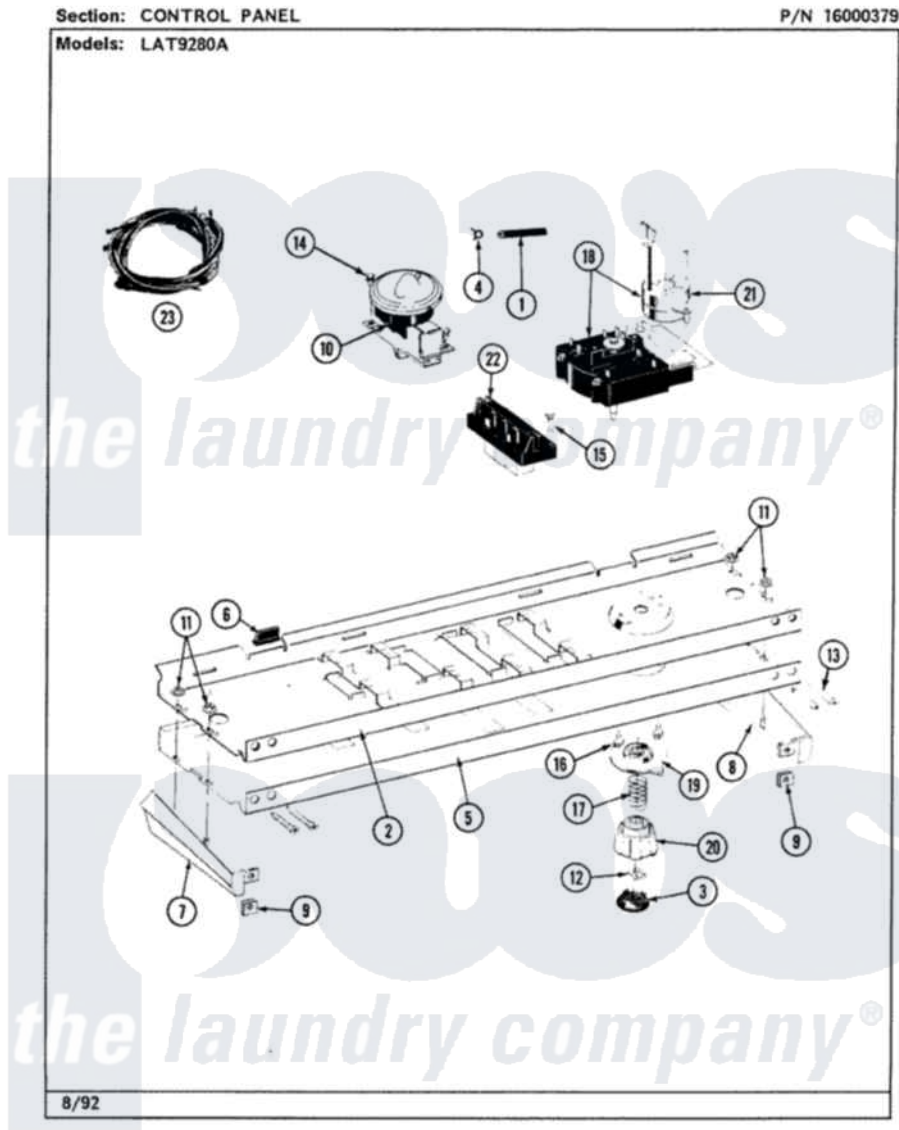

Maytag LAT9280AAL 04 - CONTROL PANEL

4

Maytag [Residential Maytag LAT9280AAL Washer Parts](#) Parts Diagram 04 - CONTROL PANEL
Click on the part number to view part

Item	Original Part Number	Replaced By	Status	Part Description
1	212942	22001619		Tube, Water Level Switch
2	214809			Back Up Plate
3	215821		Not Available	CAP, KNOB
4	410296	596669		Clamp, Manifold
5	208166		Not Available	CONTROL PANEL
6	214897			Pad, Control Panel
7	207215		Not Available	END CAP LH
8	207216		Not Available	END CAP RH
9	214894			Fastener, End Cap
10	207360			Infinite Level Press Switch
11	214872			Palnut, End Cap Note: Nut, Lamp Holder
12	211605			Bezel, Timer Dial
13	210932			Screw, No.8 X 9/16 Ctsk Note: Screw, Inlet Duct
14	211168	W10139210		Screw, 8-18 X 5/16
15	213117	67006908		Screw, Ice Rack

16	213966	3400014	Screw
17	211065		Spring, Index Wheel
18	207377	Not Available	TIMER
19	215827	Not Available	TIMER DIAL SKIRT
20	215828		Knob, Timer
21	205033	22205033	Motor- Tim
22	207368	Not Available	TEMP CONTROL SWITCH - 3 BUTTON
23	207383		Wire Harness