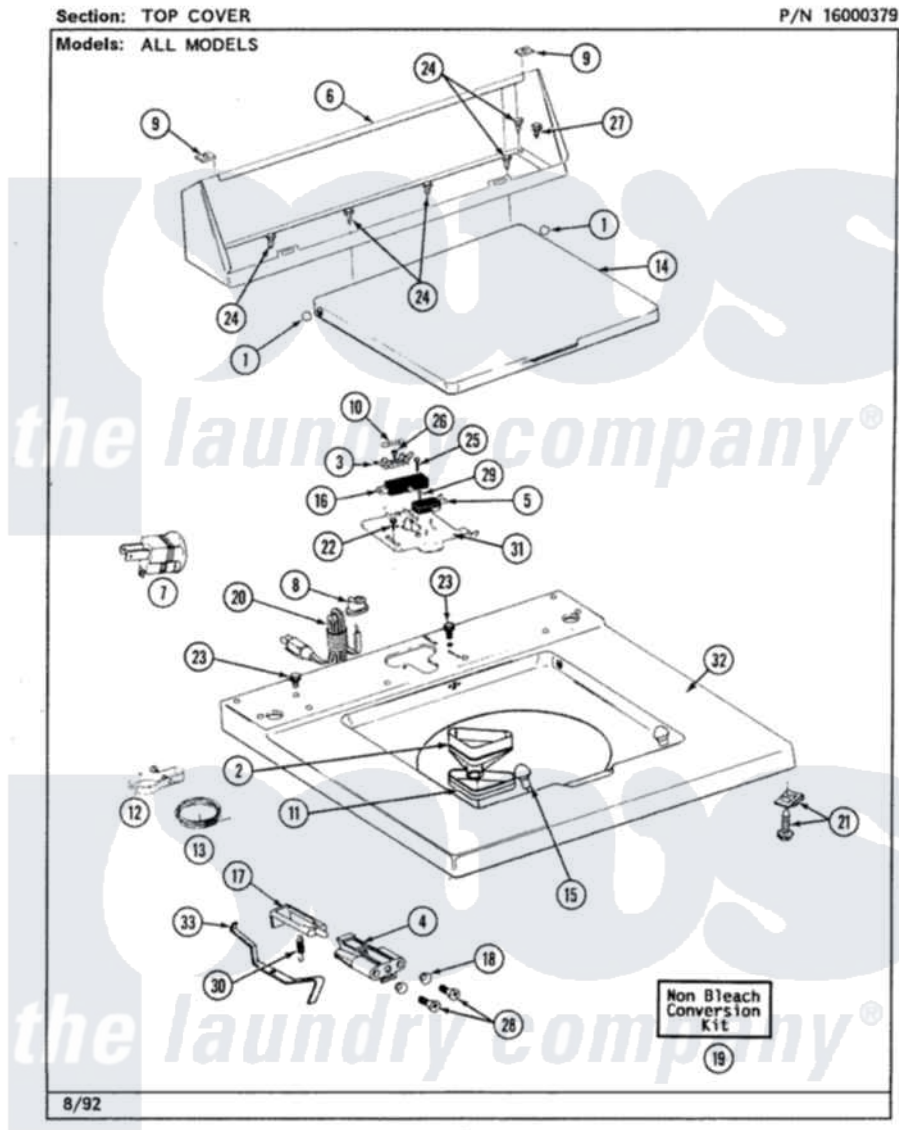

Maytag LAT9280AAL 05 - TOP COVER

Maytag Residential Maytag LAT9280AAL Washer Parts Parts Diagram 05 - TOP COVER
 Click on the part number to view part

Item	Original Part Number	Replaced By	Status	Part Description
1	211726			Hinge, Ball Lid
2	215578			Bleach Inlet Almond
3	207167			Block, Fuse
4	214279	204968		Plunger And Bracket Assembly--W
5	207166			Switch, Check
6	205635L		Not Available	CONSOLE (ALM)
7	Y201808			Converter
8	211881			Grommet, Cord Part Not Used-Gas Models Only
9	215075			Fastener, Control Panel To Console
10	207168	22001682		Switch Assembly, Lid W/4amp Fuse
11	214436			Gasket
12	301548			Clamp, Ground Wire
13	311155			Ground Wire And Clamp
14	216073L		Not Available	(ALMOND)---NA

15	212716		Bumper, Lid
16	205415	279347	Switch-Lid
17	215700		Not Available LID SWITCH PLUNGER
18	211500		Washer, Bracket To Top Cover
19	205997		Non-Bleach Conversion Kit
20	204590		Cord, Power
21	204445		Screw And Fastener Assembly
22	207159	489355	Screw, 8 X 1/2
23	210186	3370225	Screw
24	211294	90767	Screw, 8A X 3/8 HeX Washer Head Tapping
25	213501		Screw, No.6-20 X 1-1/8 Inch
26	215705	Y311711	Screw, Fuse Block
27	Y313559		Screw
28	910182	25-7809	Screw, No.6-20 1/2 Flthd Torx
29	22001352		Screw, Check Switch
30	213720		Spring, Lid Switch
31	Y215699	22001678	Bracket, Switch And Fuse
32	207170L		Top Cover Assembly ALM----NA
33	215704		Lever, Unbalance