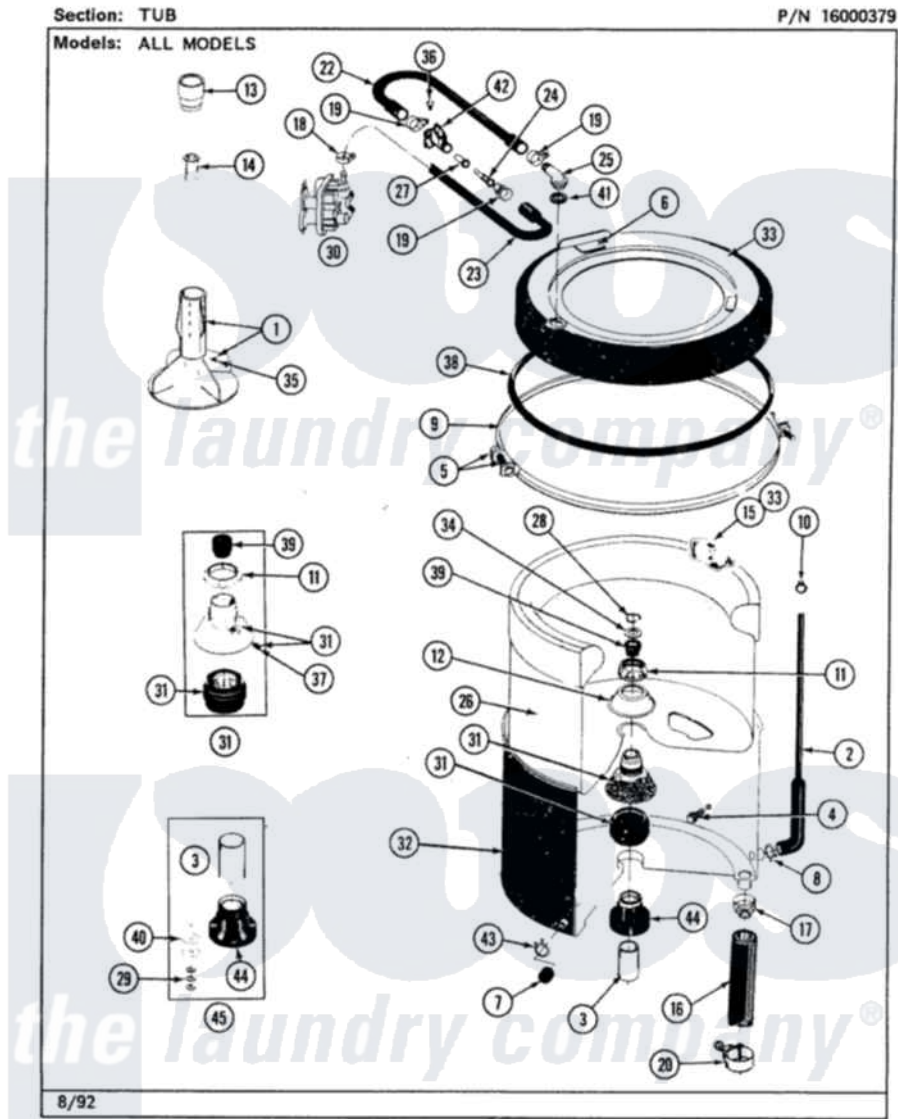

Maytag LAT9280AAL 07 - TUB

10

Maytag [Residential Maytag LAT9280AAL Washer Parts](#) Parts Diagram 07 - TUB
Click on the part number to view part

Item	Original Part Number	Replaced By	Status	Part Description
1	207228			Agitator W/Lock Screw
2	212942	22001619		Tube, Water Level Switch
3	211130			Bearing Liner, Tub Bearing
4	200744	W10175939		Bolt
"	205254	W10175938		Bolt
5	205529			Nut And Bolt Kit For Tub Clam
6	215232			Bumper, Unbalance
7	214725			Cap For Spout-Outer Tub
8	211641			Clamp, 1-1/16"
9	200846			Clamp - Tub Cover
10	410296	596669		Clamp, Manifold
11	211047	6-2110472		Nut- Clamp
12	211210			Washer, Clamping Nut
13	215721			Dispensing Cap
14	215733			Dispensing Cup
15	207219			Filter, Self-Cleaning

16	213045		Hose, Outer Tub Part Not Used
17	200900	616099	Clamp
18	201575		Clamp, Hose
19	202515	596669	Clamp, Manifold
20	202574	3367052	Clamp, Hose
21	204013	6-2040130	Tub Bearin
22	Y215234		Hose, Injector Fill
23	213013		Hose, Injector
24	213015		Nozzle, Injector
25	215235		Tube, Injector
26	207831	Not Available	TUB, INNER (W/PLUG)
27	213016	216201	Nozzle
28	Y015667		Retaining Ring
29	Y054867		Washer, Lock
30	205613		Water Valve
31	204012	6-2095720	Mounting S
32	205484		Tub, Outer Part Not Used
33	206380	Not Available	COVER, TUB
34	Y015666		Washer, Retaining -
35	206478	Not Available	SCREW & WASHER FOR AGITATOR
36	312620		Screw, Sems
37	211618	22001423	Set Screw, Mounting Stem
38	211232		Seal, Tub Cover
39	Y0A4298	6-0A57420	Seal- Agitator
40	211100		Washer, Outer Tub
41	215233		Seal For Injector Tube
42	215447		Sleeve For Injector
43	214739	596669	Clamp, Manifold
44	200824	6-2040130	Tub Bearin