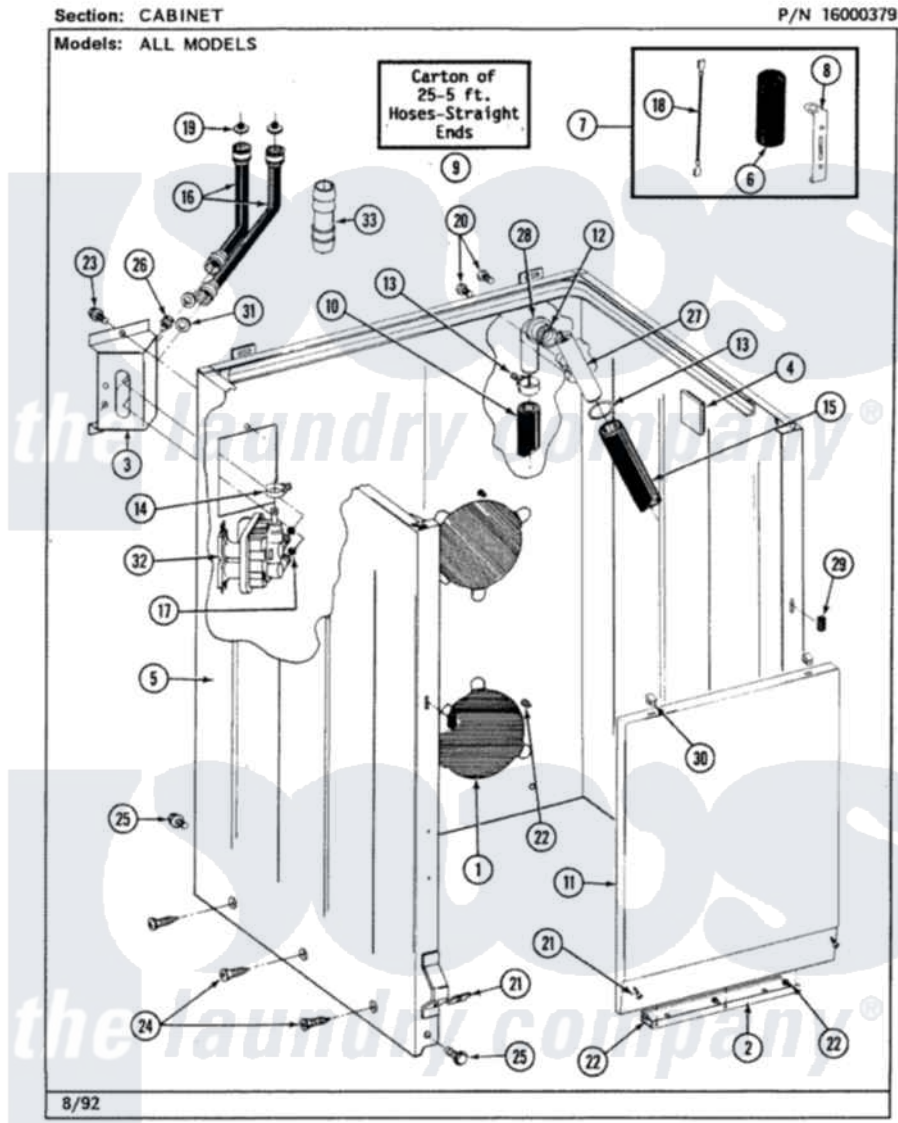

Maytag LAT9280AAW 02 - CABINET

Maytag [Residential Maytag LAT9280AAW Washer Parts](#) Parts Diagram 02 - CABINET
 Click on the part number to view part

Item	Original Part Number	Replaced By	Status	Part Description
1	211878		Not Available	PLATE, ACCESS
2	213846			Guard, Belt
3	214812	22002361		Bracket, Water Valve
4	215058			Pad, Cabinet Bumper
5	203319L		Not Available	(ALMOND)
"	203319	22203319		Cabinet
6	Y200832			Capacitor
7	206103			Capacitor Kit
8	211149			Clip, Capacitor
9	202861	202860		Inlet Hose Assembly
10	216017			Hose, Drain
"	Y059149			(7/8" I.D. CARTON OF 50 FT.)
11	212998		Not Available	PANEL, FRONT (WHT)
12	214765			Gasket, Siphon Break
13	200908	285655		Clamp, Hose
14	201575			Clamp, Hose

15	214767	22001448	Hose, Pump
16	200672	76314	Hose, Inlet 6 Ft. Hose With Elbow
17	214337	96160	Screen
18	203237		No.17 Wire With Terminal
19	200961	12001413	Strainer And Washer Kit
20	Y014874		Screw, Idler Arm And Sleeve
21	204439		Screw And Fstner Assembly
22	211294	90767	Screw, 8A X 3/8 HeX Washer Head Tapping
"	211294	90767	Screw, 8A X 3/8 HeX Washer Head Tapping
23	212276	W10116760	Screw
24	213007		Xfor Cabinet See Cabinet, Back
25	213121	3400111	Screw, 12-14 X 5/8
"	213122	27001200	Screw
26	Y313561		Screw----NA
27	206638		Siphon Break
28	Y216016	W10116738	Elbow
29	214376	22002331	Spacer, Front Panel
30	212982	22001650	Fastener, Spring
31	Y013783		Washer, Inlet Hose
32	205613		Water Valve
33	Y216015		Coupling, Hose