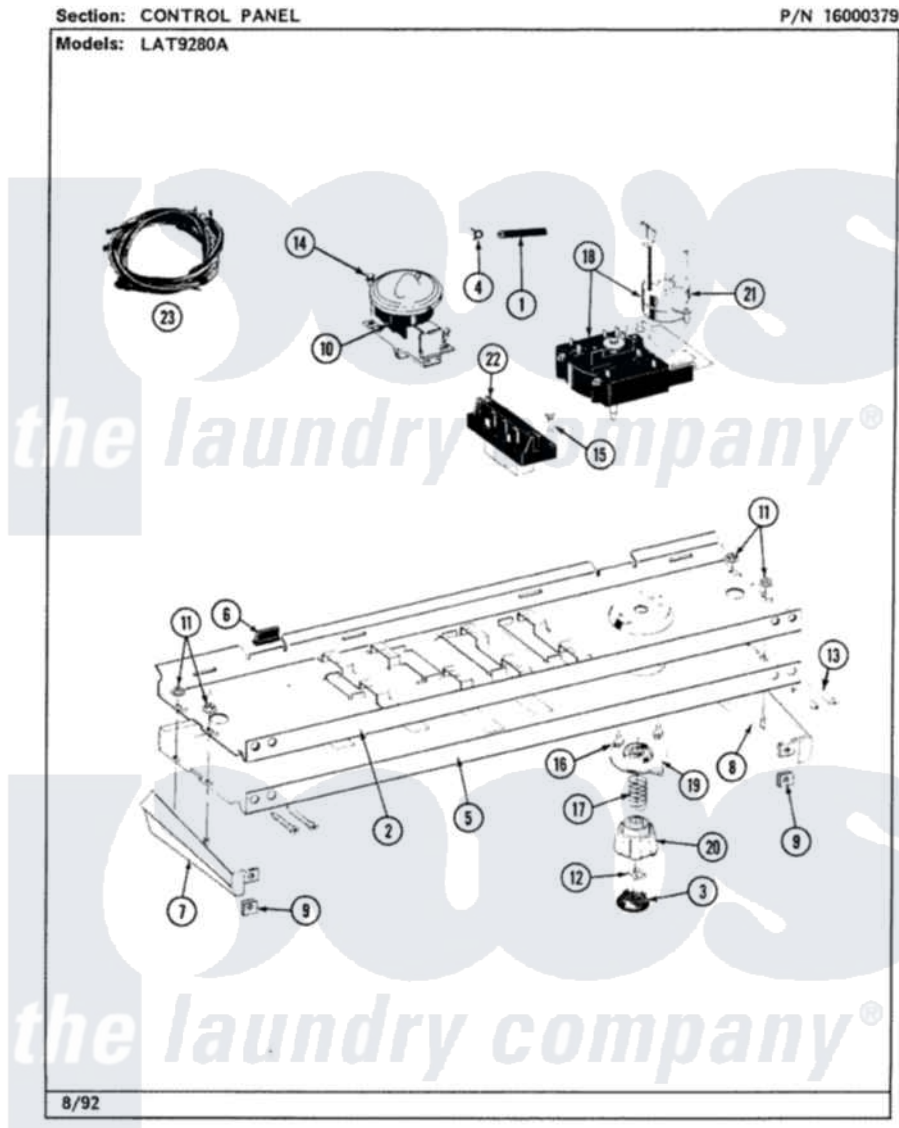

Maytag LAT9280AAW 04 - CONTROL PANEL

4

Maytag [Residential Maytag LAT9280AAW Washer Parts](#) Parts Diagram 04 - CONTROL PANEL
Click on the part number to view part

Item	Original Part Number	Replaced By	Status	Part Description
1	212942	22001619		Tube, Water Level Switch
2	214809			Back Up Plate
3	215821		Not Available	CAP, KNOB
4	410296	596669		Clamp, Manifold
5	208166		Not Available	CONTROL PANEL
6	214897			Pad, Control Panel
7	207215		Not Available	END CAP LH
8	207216		Not Available	END CAP RH
9	214894			Fastener, End Cap
10	207360			Infinite Level Press Switch
11	214872			Palnut, End Cap Note: Nut, Lamp Holder
12	211605			Bezel, Timer Dial
13	210932			Screw, No.8 X 9/16 Ctsk Note: Screw, Inlet Duct
14	211168	W10139210		Screw, 8-18 X 5/16
15	213117	67006908		Screw, Ice Rack

16	213966	3400014	Screw
17	211065		Spring, Index Wheel
18	207377	Not Available	TIMER
19	215827	Not Available	TIMER DIAL SKIRT
20	215828		Knob, Timer
21	205033	22205033	Motor- Tim
22	207368	Not Available	TEMP CONTROL SWITCH - 3 BUTTON
23	207383		Wire Harness