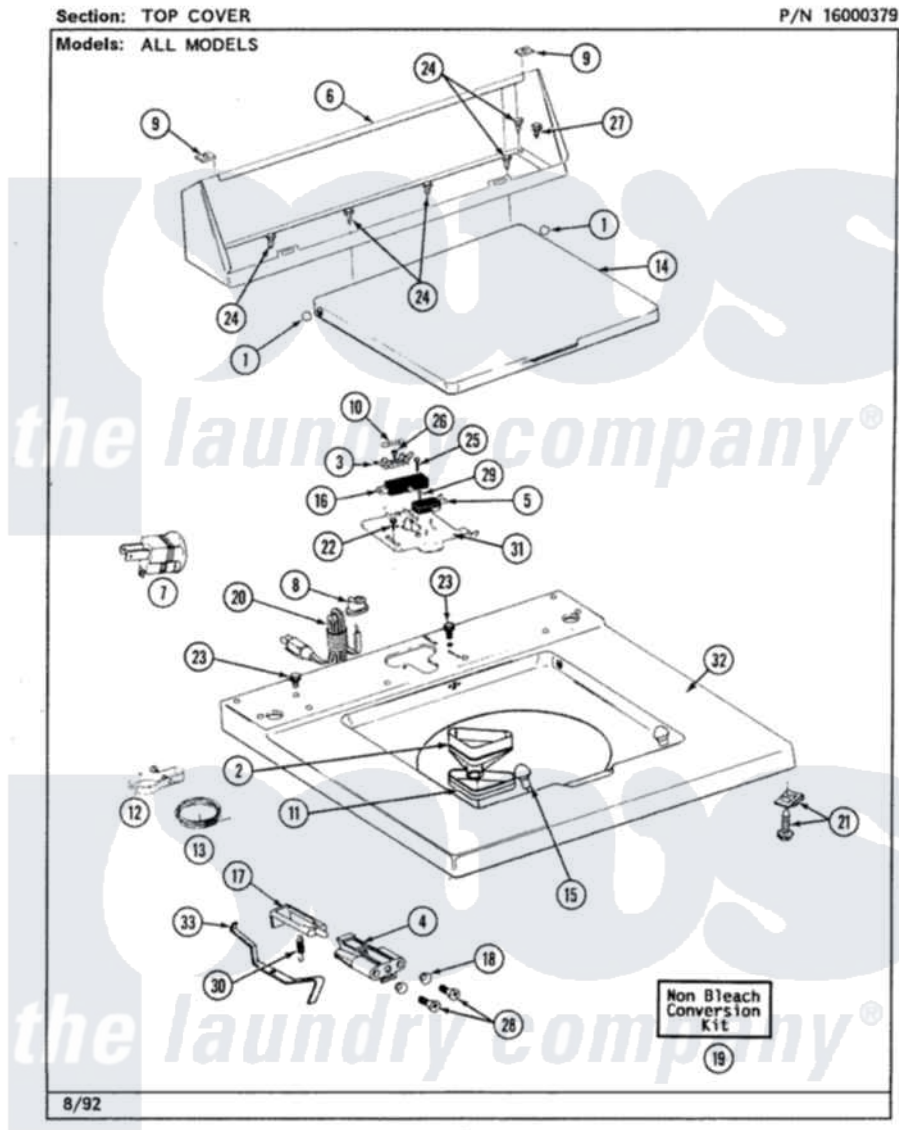

Maytag LAT9280AAW 05 - TOP COVER

6

Maytag [Residential Maytag LAT9280AAW Washer Parts](#) Parts Diagram 05 - TOP COVER
 Click on the part number to view part

Item	Original Part Number	Replaced By	Status	Part Description
1	211726			Hinge, Ball Lid
2	215577			Bleach Inlet White
3	207167			Block, Fuse
4	214279	204968		Plunger And Bracket Assembly--W
5	207166			Switch, Check
6	205635			Console
7	Y201808			Converter
8	211881			Grommet, Cord Part Not Used-Gas Models Only
9	215075			Fastener, Control Panel To Console
10	207168	22001682		Switch Assembly, Lid W/4amp Fuse
11	214436			Gasket
12	301548			Clamp, Ground Wire
13	311155			Ground Wire And Clamp
14	216073			LID (WHITE)

15	212716		Bumper, Lid
16	205415	279347	Switch-Lid
17	215700		Not Available
18	211500		LID SWITCH PLUNGER
19	205997		Washer, Bracket To Top Cover
20	204590		Non-Bleach Conversion Kit
21	204445		Cord, Power
22	207159	489355	Screw And Fastener Assembly
23	210186	3370225	Screw, 8 X 1/2
24	211294	90767	Screw
25	213501		Screw, 8A X 3/8 HeX Washer Head Tapping
26	215705	Y311711	Screw, No.6-20 X 1-1/8 Inch
27	Y313559		Screw, Fuse Block
28	910182	25-7809	Screw
29	22001352		Screw, No.6-20 1/2 Flthd Torx
30	213720		Screw, Check Switch
31	Y215699	22001678	Spring, Lid Switch
32	207170		Bracket, Switch And Fuse
33	215704		Top Cover
			Lever, Unbalance