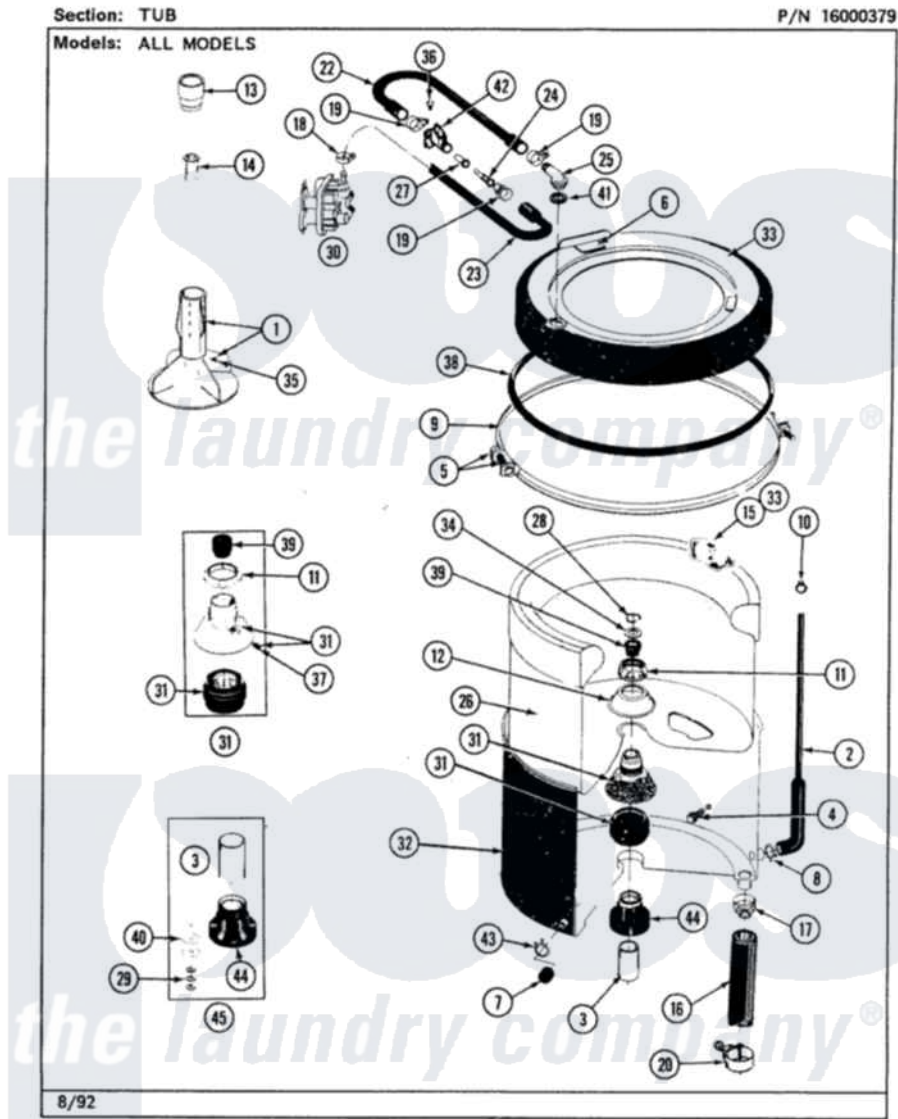

Maytag LAT9280AAW 07 - TUB

10

Maytag [Residential Maytag LAT9280AAW Washer Parts](#) Parts Diagram 07 - TUB
Click on the part number to view part

Item	Original Part Number	Replaced By	Status	Part Description
1	207228			Agitator W/Lock Screw
2	212942	22001619		Tube, Water Level Switch
3	211130			Bearing Liner, Tub Bearing
4	200744	W10175939		Bolt
"	205254	W10175938		Bolt
5	205529			Nut And Bolt Kit For Tub Clam
6	215232			Bumper, Unbalance
7	214725			Cap For Spout-Outer Tub
8	211641			Clamp, 1-1/16"
9	200846			Clamp - Tub Cover
10	410296	596669		Clamp, Manifold
11	211047	6-2110472		Nut- Clamp
12	211210			Washer, Clamping Nut
13	215721			Dispensing Cap
14	215733			Dispensing Cup
15	207219			Filter, Self-Cleaning

16	213045		Hose, Outer Tub Part Not Used
17	200900	616099	Clamp
18	201575		Clamp, Hose
19	202515	596669	Clamp, Manifold
20	202574	3367052	Clamp, Hose
21	204013	6-2040130	Tub Bearin
22	Y215234		Hose, Injector Fill
23	213013		Hose, Injector
24	213015		Nozzle, Injector
25	215235		Tube, Injector
26	207831	Not Available	TUB, INNER (W/PLUG)
27	213016	216201	Nozzle
28	Y015667		Retaining Ring
29	Y054867		Washer, Lock
30	205613		Water Valve
31	204012	6-2095720	Mounting S
32	205484		Tub, Outer Part Not Used
33	206380	Not Available	COVER, TUB
34	Y015666		Washer, Retaining -
35	206478	Not Available	SCREW & WASHER FOR AGITATOR
36	312620		Screw, Sems
37	211618	22001423	Set Screw, Mounting Stem
38	211232		Seal, Tub Cover
39	Y0A4298	6-0A57420	Seal- Agitator
40	211100		Washer, Outer Tub
41	215233		Seal For Injector Tube
42	215447		Sleeve For Injector
43	214739	596669	Clamp, Manifold
44	200824	6-2040130	Tub Bearin