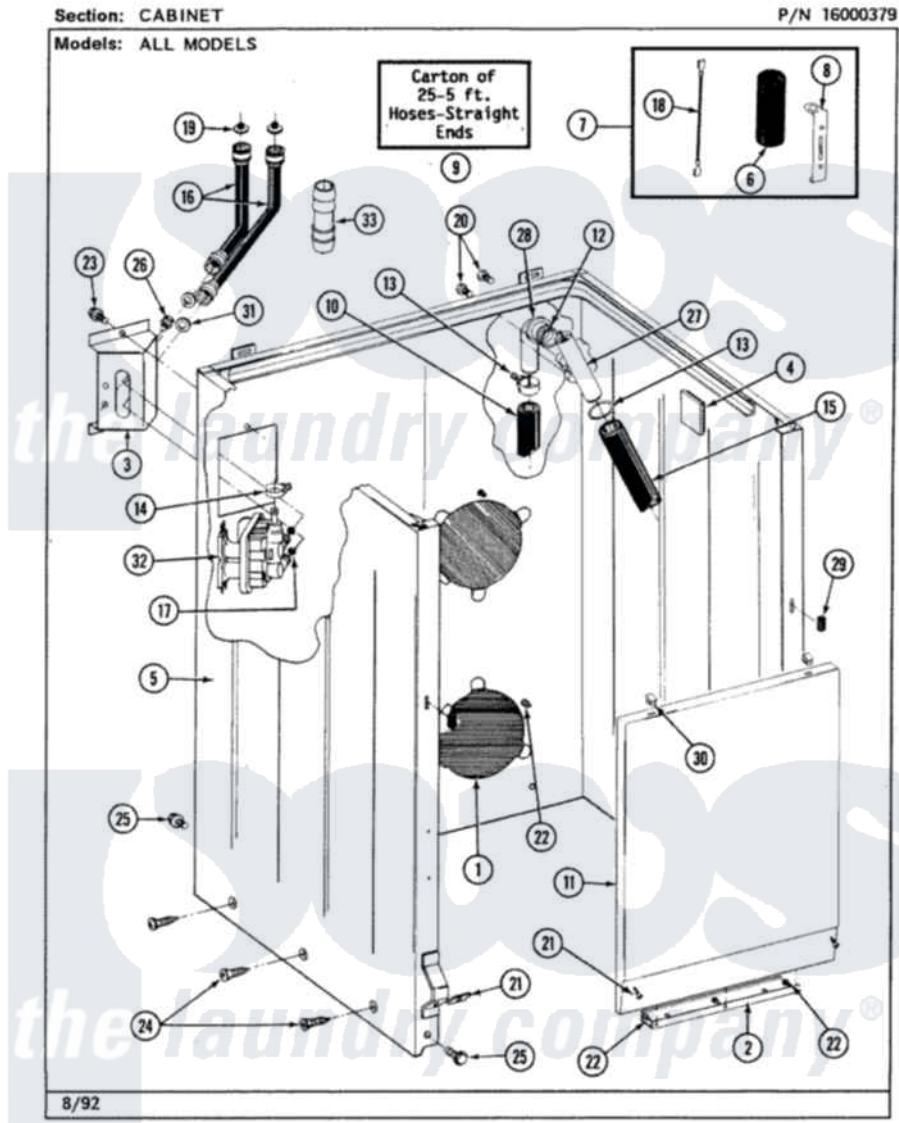

Maytag LAT9280ABW 02 - CABINET

8

Maytag [Residential Maytag LAT9280ABW Washer Parts](#) Parts Diagram 02 - CABINET
 Click on the part number to view part

| Item | Original Part Number | Replaced By | Status | Part Description |
|------|-------------------------|--------------------------|---------------|------------------------------|
| 1 | 211878 | | Not Available | PLATE, ACCESS |
| 2 | 213846 | | | Guard, Belt |
| 3 | 214812 | 22002361 | | Bracket, Water Valve |
| 4 | 215058 | | | Pad, Cabinet Bumper |
| 5 | 203319L | | Not Available | (ALMOND) |
| " | 203319 | 22203319 | | Cabinet |
| 6 | Y200832 | | | Capacitor |
| 7 | 206103 | | | Capacitor Kit |
| 8 | 211149 | | | Clip, Capacitor |
| 9 | 202861 | 202860 | | Inlet Hose Assembly |
| 10 | 216017 | | | Hose, Drain |
| " | Y059149 | | | (7/8" I.D. CARTON OF 50 FT.) |
| 11 | 212998 | | Not Available | PANEL, FRONT (WHT) |
| 12 | 214765 | | | Gasket, Siphon Break |
| 13 | 200908 | 285655 | | Clamp, Hose |
| 14 | 201575 | | | Clamp, Hose |