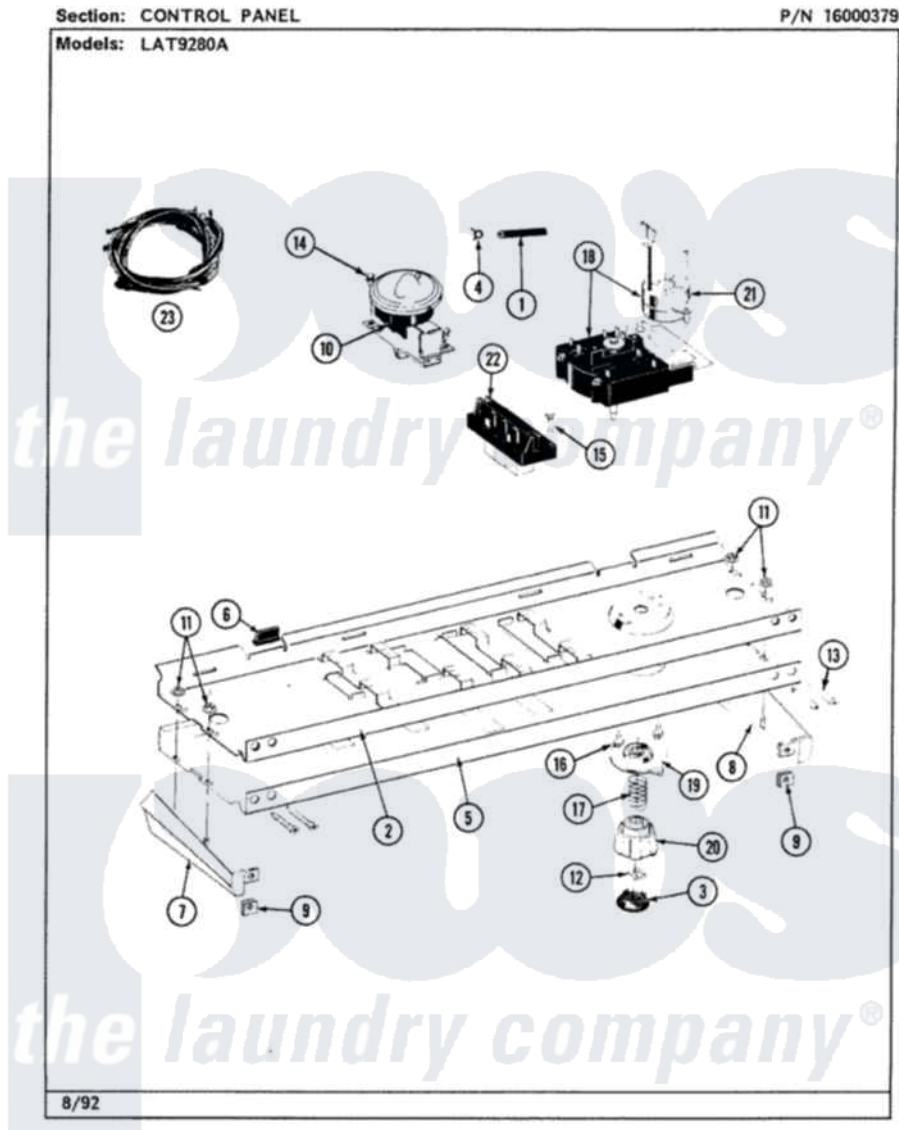

Maytag LAT9280ABW 04 - CONTROL PANEL

4

Maytag [Residential Maytag LAT9280ABW Washer Parts](#) Parts Diagram 04 - CONTROL PANEL
Click on the part number to view part

Item	Original Part Number	Replaced By	Status	Part Description
1	212942	22001619		Tube, Water Level Switch
2	214809			Back Up Plate
3	215821		Not Available	CAP, KNOB
4	410296	596669		Clamp, Manifold
5	208166		Not Available	CONTROL PANEL
6	214897			Pad, Control Panel
7	207215		Not Available	END CAP LH
8	207216		Not Available	END CAP RH
9	214894			Fastener, End Cap
10	207360			Infinite Level Press Switch
11	214872			Palnut, End Cap Note: Nut, Lamp Holder
12	211605			Bezel, Timer Dial
13	210932			Screw, No.8 X 9/16 Ctsk Note: Screw, Inlet Duct
14	211168	W10139210		Screw, 8-18 X 5/16
15	213117	67006908		Screw, Ice Rack

16	213966	3400014	Screw
17	211065		Spring, Index Wheel
18	207377	Not Available	TIMER
19	215827	Not Available	TIMER DIAL SKIRT
20	215828		Knob, Timer
21	205033	22205033	Motor- Tim
22	207368	Not Available	TEMP CONTROL SWITCH - 3 BUTTON
23	207383		Wire Harness