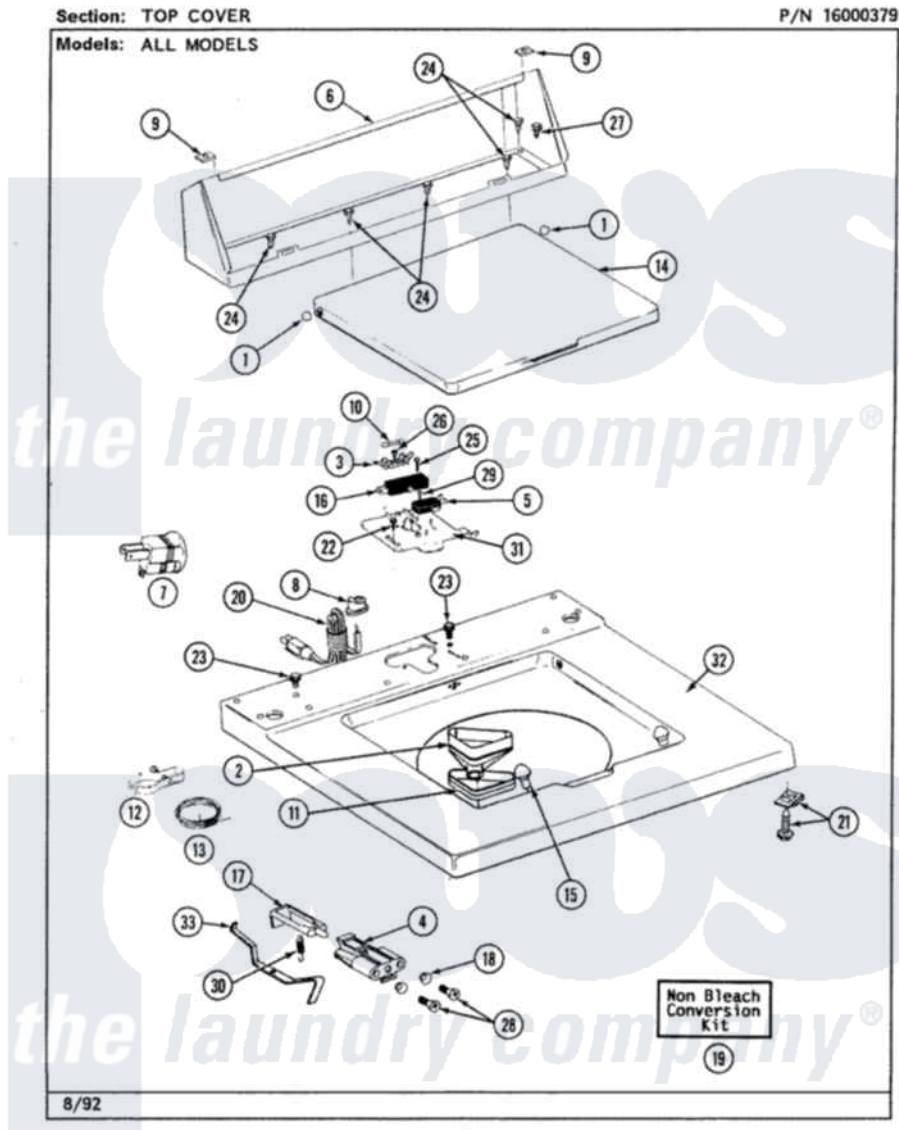

Maytag LAT9280ABW 05 - TOP COVER

6

Maytag [Residential Maytag LAT9280ABW Washer Parts](#) Parts Diagram 05 - TOP COVER
 Click on the part number to view part

Item	Original Part Number	Replaced By	Status	Part Description
1	211726			Hinge, Ball Lid
2	215577			Bleach Inlet White
3	207167			Block, Fuse
4	214279	204968		Plunger And Bracket Assembly--W
5	207166			Switch, Check
6	205635			Console
7	Y201808			Converter
8	211881			Grommet, Cord Part Not Used-Gas Models Only
9	215075			Fastener, Control Panel To Console
10	207168	22001682		Switch Assembly, Lid W/4amp Fuse
11	214436			Gasket
12	301548			Clamp, Ground Wire
13	311155			Ground Wire And Clamp
14	216073			LID (WHITE)

15	212716		Bumper, Lid
16	205415	279347	Switch-Lid
17	215700		Not Available
18	211500		LID SWITCH PLUNGER
19	205997		Washer, Bracket To Top Cover
20	204590		Non-Bleach Conversion Kit
21	204445		Cord, Power
22	207159	489355	Screw And Fastener Assembly
23	210186	3370225	Screw, 8 X 1/2
24	211294	90767	Screw
25	213501		Screw, 8A X 3/8 HeX Washer Head Tapping
26	215705	Y311711	Screw, No.6-20 X 1-1/8 Inch
27	Y313559		Screw, Fuse Block
28	910182	25-7809	Screw
29	22001352		Screw, No.6-20 1/2 Flthd Torx
30	213720		Screw, Check Switch
31	Y215699	22001678	Spring, Lid Switch
32	207170		Bracket, Switch And Fuse
33	215704		Top Cover
			Lever, Unbalance