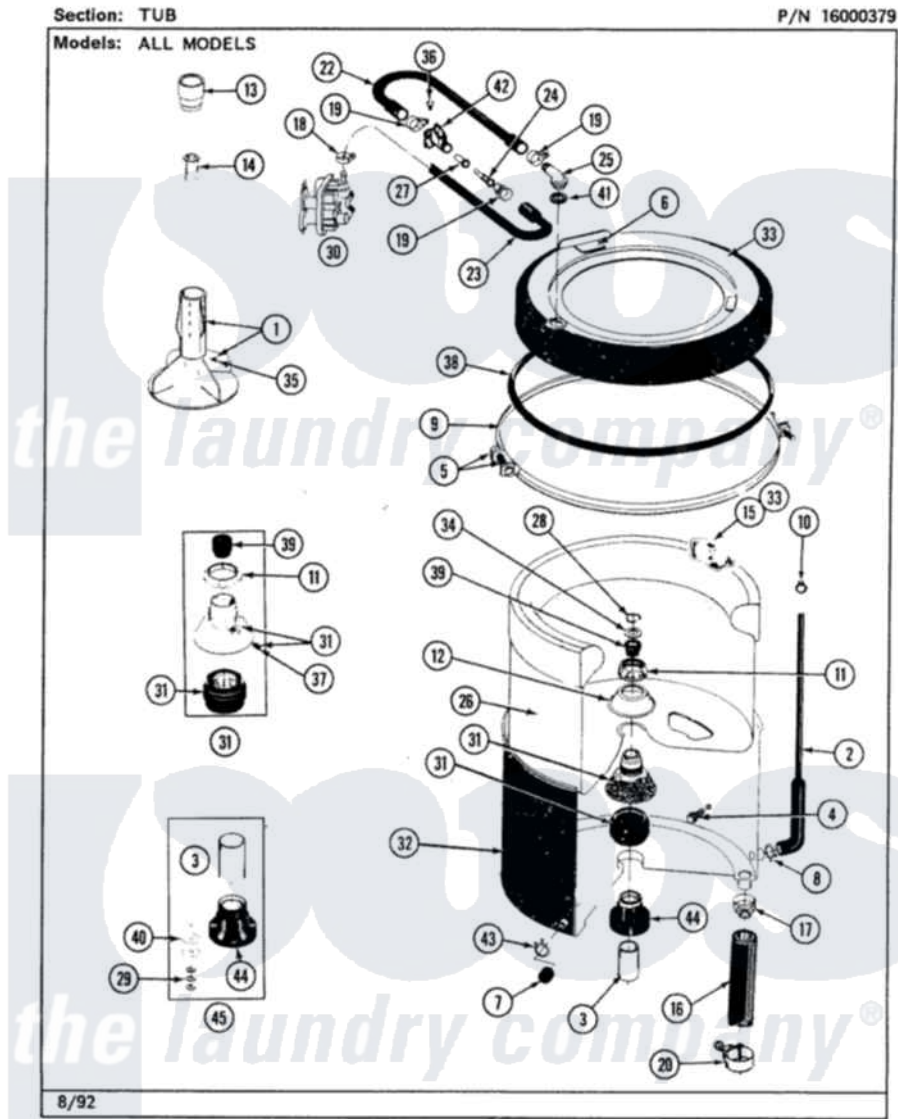

Maytag LAT9280ABW 07 - TUB

10

Maytag [Residential Maytag LAT9280ABW Washer Parts](#) Parts Diagram 07 - TUB
Click on the part number to view part

| Item | Original Part Number | Replaced By | Status | Part Description |
|------|------------------------|---------------------------|--------|-------------------------------|
| 1 | 207228 | | | Agitator W/Lock Screw |
| 2 | 212942 | 22001619 | | Tube, Water Level Switch |
| 3 | 211130 | | | Bearing Liner, Tub Bearing |
| 4 | 200744 | W10175939 | | Bolt |
| " | 205254 | W10175938 | | Bolt |
| 5 | 205529 | | | Nut And Bolt Kit For Tub Clam |
| 6 | 215232 | | | Bumper, Unbalance |
| 7 | 214725 | | | Cap For Spout-Outer Tub |
| 8 | 211641 | | | Clamp, 1-1/16" |
| 9 | 200846 | | | Clamp - Tub Cover |
| 10 | 410296 | 596669 | | Clamp, Manifold |
| 11 | 211047 | 6-2110472 | | Nut- Clamp |
| 12 | 211210 | | | Washer, Clamping Nut |
| 13 | 215721 | | | Dispensing Cap |
| 14 | 215733 | | | Dispensing Cup |
| 15 | 207219 | | | Filter, Self-Cleaning |