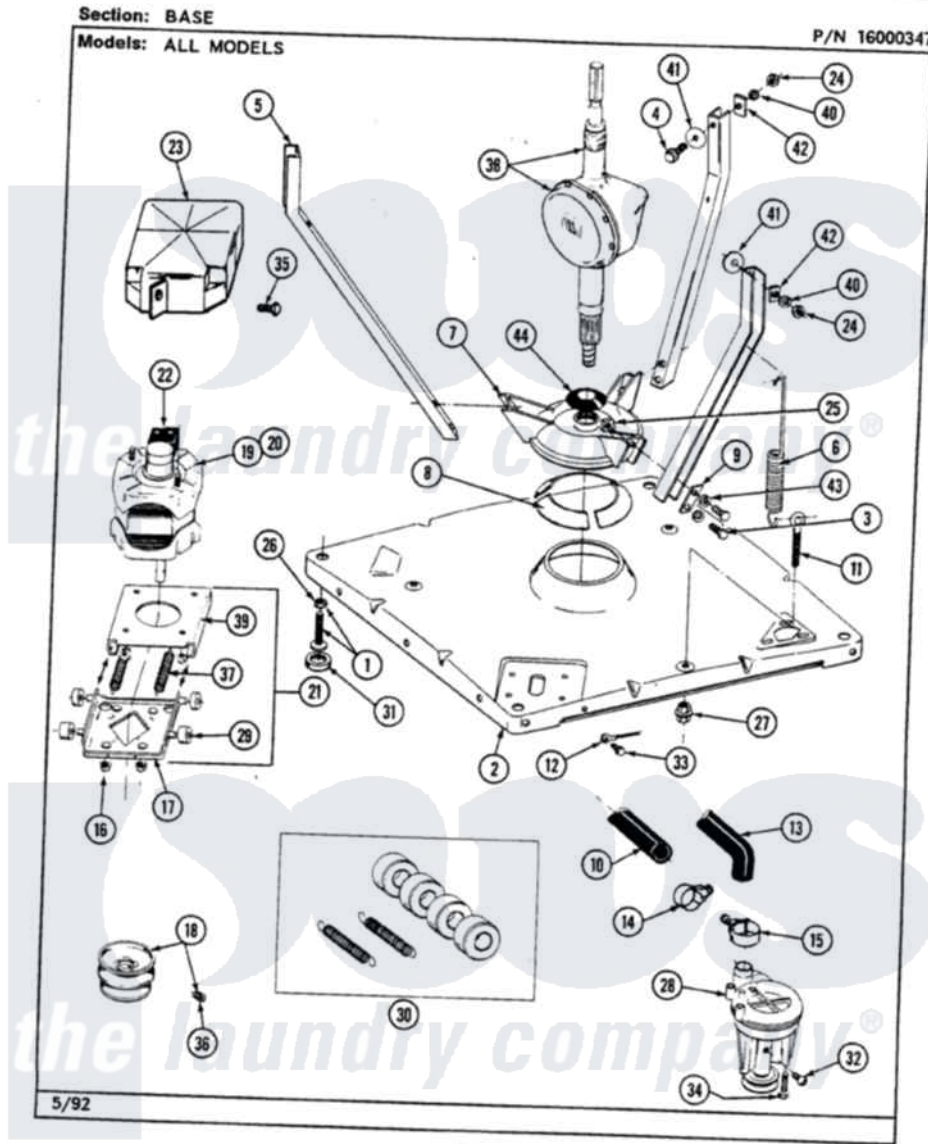

Maytag LAT9300AAW 01 - BASE

44

Maytag [Residential Maytag LAT9300AAW Washer Parts](#) Parts Diagram 01 - BASE
 Click on the part number to view part

Item	Original Part Number	Replaced By	Status	Part Description
1	Y302699	22003428		Leg, Adjustable
2	203274			Base With Damper Pads
3	Y015627			Screw- Hex
4	205254	W10175938		Bolt
"	200744	W10175939		Bolt
5	213053			Brace, Tub Part Not Used
6	213054			Centering Spring - 3 Used
7	203725			Damper W/Bolt And Clip
8	203956			Damper Pad Kit
9	213073			Washer, Double Brace
10	214767	22001448		Hose, Pump
11	213120	216416		Bolt, Eye/Centering Spring
12	204807			Ground Wire, Supp. Plte To Top Cover
13	213045			Hose, Outer Tub Part Not Used
14	200461	285655		Clamp, Hose