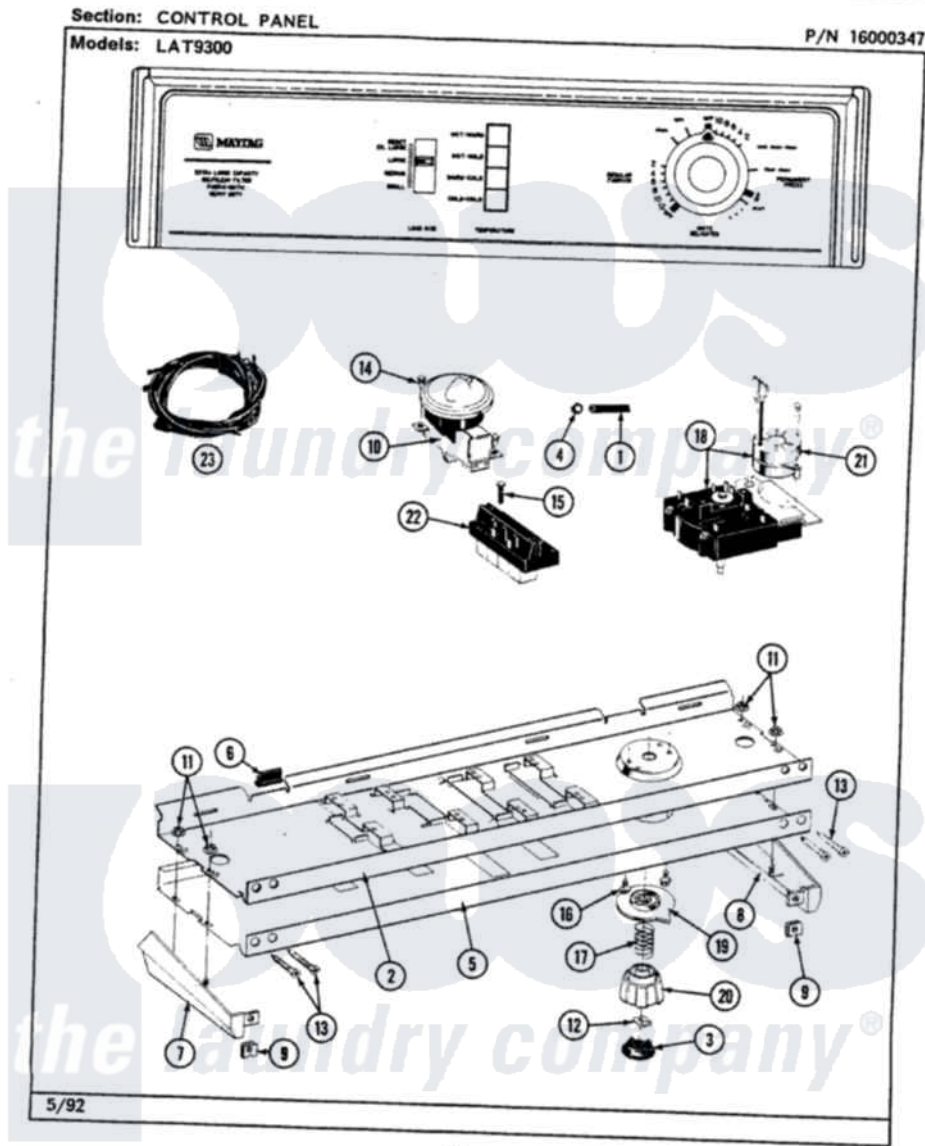

Maytag LAT9300AAW 04 - CONTROL PANEL

Maytag Residential Maytag LAT9300AAW Washer Parts Parts Diagram 04 - CONTROL PANEL
Click on the part number to view part

Item	Original Part Number	Replaced By	Status	Part Description
1	212942	22001619		Tube, Water Level Switch
2	214809			Back Up Plate
3	215821		Not Available	CAP, KNOB
4	410296	596669		Clamp, Manifold
5	207389		Not Available	CONTROL PANEL
6	214897			Pad, Control Panel
7	207215		Not Available	END CAP LH
8	207216		Not Available	END CAP RH
9	214894			Fastener, End Cap
10	207360			Infinite Level Press Switch
11	214872			Palnut, End Cap Note: Nut, Lamp Holder
12	211605			Bezel, Timer Dial
13	210932			Screw, No.8 X 9/16 Ctsk Note: Screw, Inlet Duct
14	211168	W10139210		Screw, 8-18 X 5/16
15	213117	67006908		Screw, Ice Rack

16	213966	3400014	Screw
17	211065		Spring, Index Wheel
18	207376	22207376	Timer
19	215827		Not Available TIMER DIAL SKIRT
20	215828		Knob, Timer
21	205033	22205033	Motor- Tim
22	207367		Not Available TEMP CONTROL SWITCH - 4 BUTTON
23	207382		Wire Harness