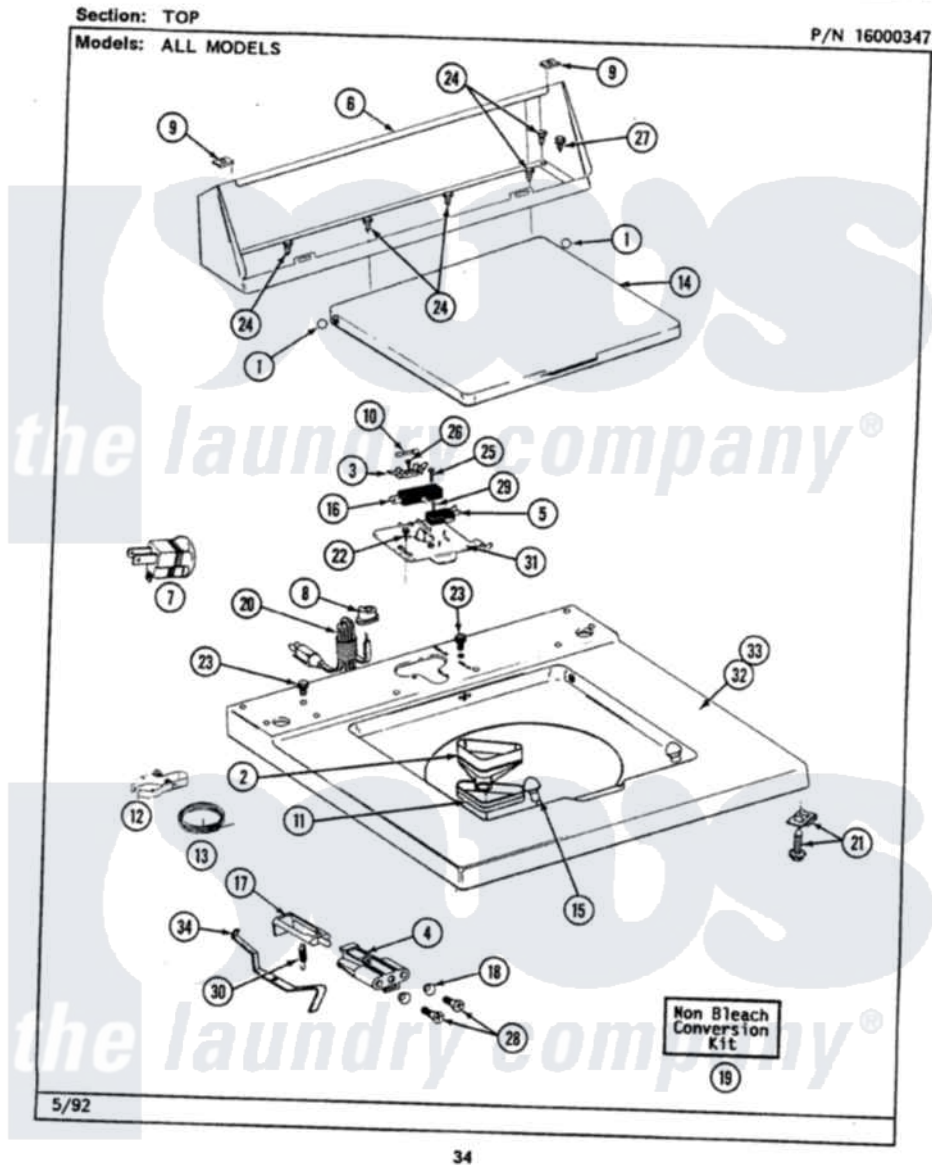

Maytag LAT9300AAW 05 - TOP

Maytag [Residential Maytag LAT9300AAW Washer Parts](#) Parts Diagram 05 - TOP
 Click on the part number to view part

Item	Original Part Number	Replaced By	Status	Part Description
1	211726			Hinge, Ball Lid
2	215577			Bleach Inlet White
3	207167			Block, Fuse
4	214279	204968		Plunger And Bracket Assembly--W
5	207166			Switch, Check
6	205635			Console
7	Y201808			Converter
8	211881			Grommet, Cord Part Not Used-Gas Models Only
9	215075			Fastener, Control Panel To Console
10	207168	22001682		Switch Assembly, Lid W/4amp Fuse
11	214436			Gasket
12	301548			Clamp, Ground Wire
13	311155			Ground Wire And Clamp
14	216073			LID (WHITE)

15	212716		Bumper, Lid
16	205415	279347	Switch-Lid
17	215700		Not Available LID SWITCH PLUNGER
18	211500		Washer, Bracket To Top Cover
19	205997		Non-Bleach Conversion Kit
20	204590		Cord, Power
21	204445		Screw And Fastener Assembly
22	207159	489355	Screw, 8 X 1/2
23	210186	3370225	Screw
24	211294	90767	Screw, 8A X 3/8 HeX Washer Head Tapping
25	213501		Screw, No.6-20 X 1-1/8 Inch
26	215705	Y311711	Screw, Fuse Block
27	Y313559		Screw
28	910182	25-7809	Screw, No.6-20 1/2 Flthd Torx
29	912012	3400409	Screw
30	213720		Spring, Lid Switch
31	Y215699	22001678	Bracket, Switch And Fuse
33	207172		Top Cover
"	207172L		Top Cover Assembly ALM---NA
34	215704		Lever, Unbalance