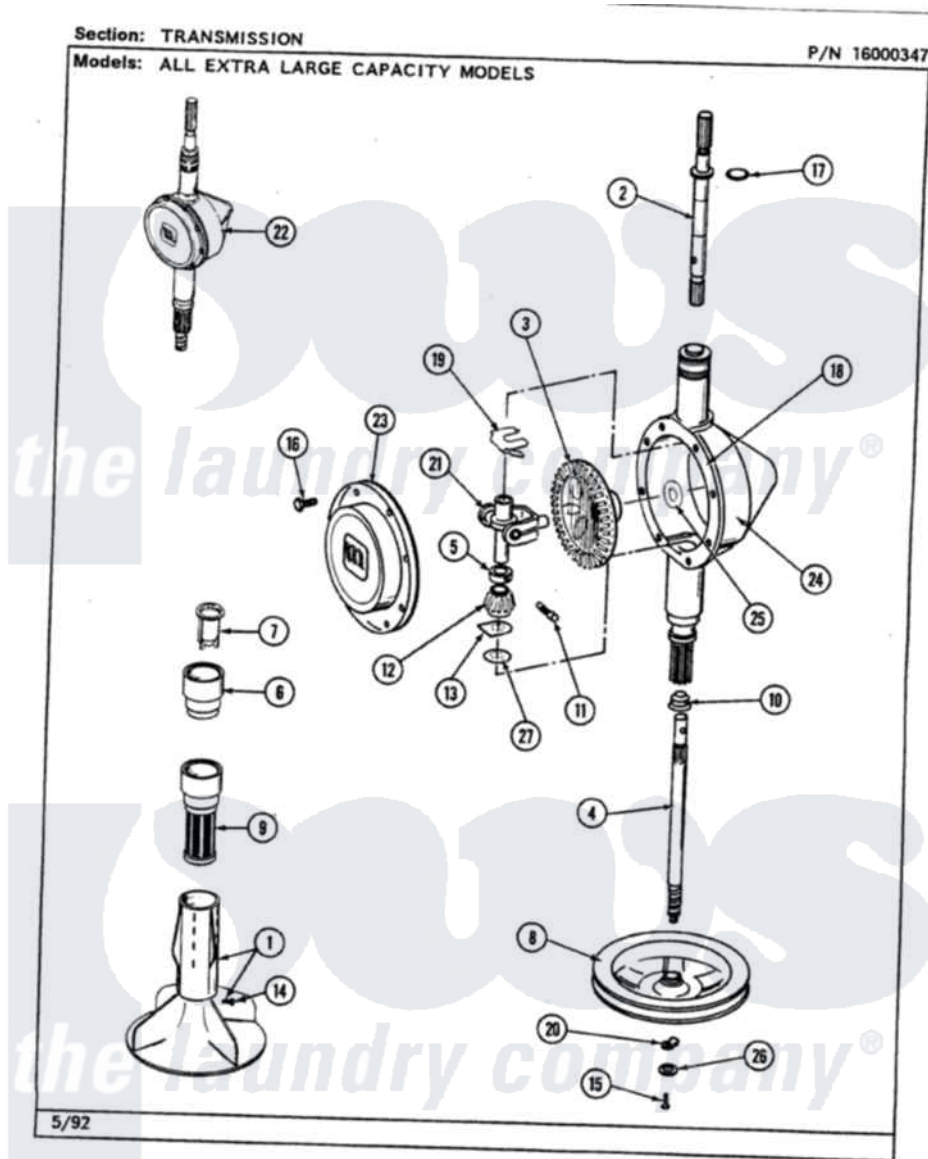

Maytag LAT9300AAW 06 - TRANSMISSION

42

Maytag [Residential Maytag LAT9300AAW Washer Parts](#) Parts Diagram 06 - TRANSMISSION
Click on the part number to view part

Item	Original Part Number	Replaced By	Status	Part Description
1	207228			Agitator W/Lock Screw
2	207153	6-2097820		Kit- Shaft
3	206713	6-2067130		Gear- Beve
4	215410	12001450		Ctr Shaft W/Collar Andkeeper- Dp
5	215415		Not Available	COLLAR, LOWER
6	215721			Dispensing Cap
7	215733			Dispensing Cup
8	211059	6-2301530		Pulley
10	206602	207843		Lip Seal Repair Kit
11	Y206629			Pin, Collar
12	215401	W10221114		Pinion
13	215395			Plate, Clutch
14	206478		Not Available	SCREW & WASHER FOR AGITATOR
15	211375	681582		Screw
16	215417		Not Available	SCREW, TRANSMISSION

17	210690		COVER
18	Y058700	675652	Seal, Rubber
19	215581		Adhesive
20	211089		Spring, Agitator Shaft
21	206685	6-2066850	Lug, Stop Pulley
22	206707	6-2097750	Yoke
23	206628		Trans Dee
24	206624	6-2097750	Cover, Transmission
25	215394		Trans Dee
26	211090	22003555	Washer, Bevel Gear
27	211483	6-2114830	Washer, Stop Lug
			Washer- SP