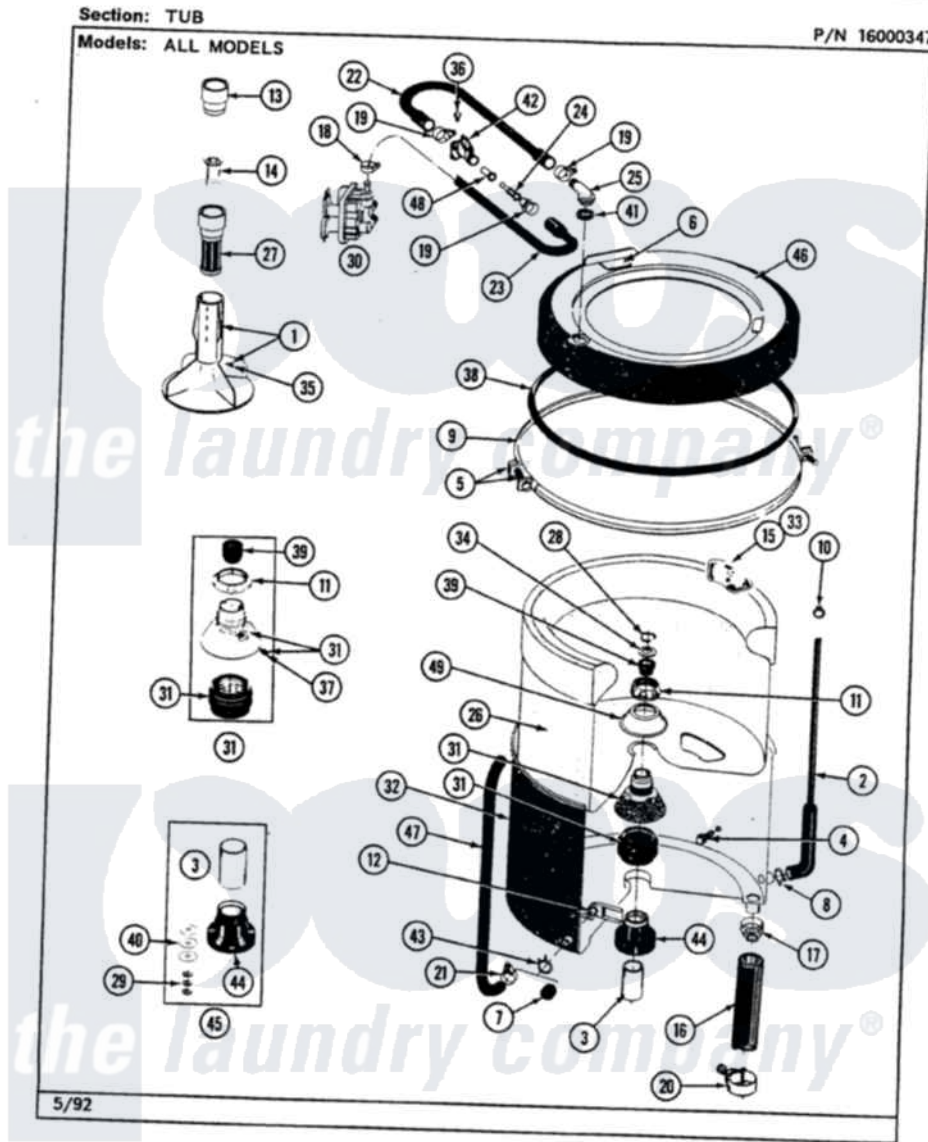

# Maytag LAT9300AAW 07 - TUB

38

Maytag [Residential Maytag LAT9300AAW Washer Parts](#) Parts Diagram 07 - TUB  
Click on the part number to view part

Item	Original Part Number	Replaced By	Status	Part Description
1	<a href="#">207228</a>			Agitator W/Lock Screw
2	212942	<a href="#">22001619</a>		Tube, Water Level Switch
3	<a href="#">211130</a>			Bearing Liner, Tub Bearing
4	200744	<a href="#">W10175939</a>		Bolt
"	205254	<a href="#">W10175938</a>		Bolt
5	<a href="#">205529</a>			Nut And Bolt Kit For Tub Clam
6	<a href="#">215232</a>			Bumper, Unbalance
7	<a href="#">214725</a>			Cap For Spout-Outer Tub
8	<a href="#">211641</a>			Clamp, 1-1/16"
9	<a href="#">200846</a>			Clamp - Tub Cover
10	410296	<a href="#">596669</a>		Clamp, Manifold
11	211047	<a href="#">6-2110472</a>		Nut- Clamp
13	<a href="#">215721</a>			Dispensing Cap
14	<a href="#">215733</a>			Dispensing Cup
15	<a href="#">207219</a>			Filter, Self-Cleaning
16	<a href="#">213045</a>			Hose, Outer Tub Part Not Used