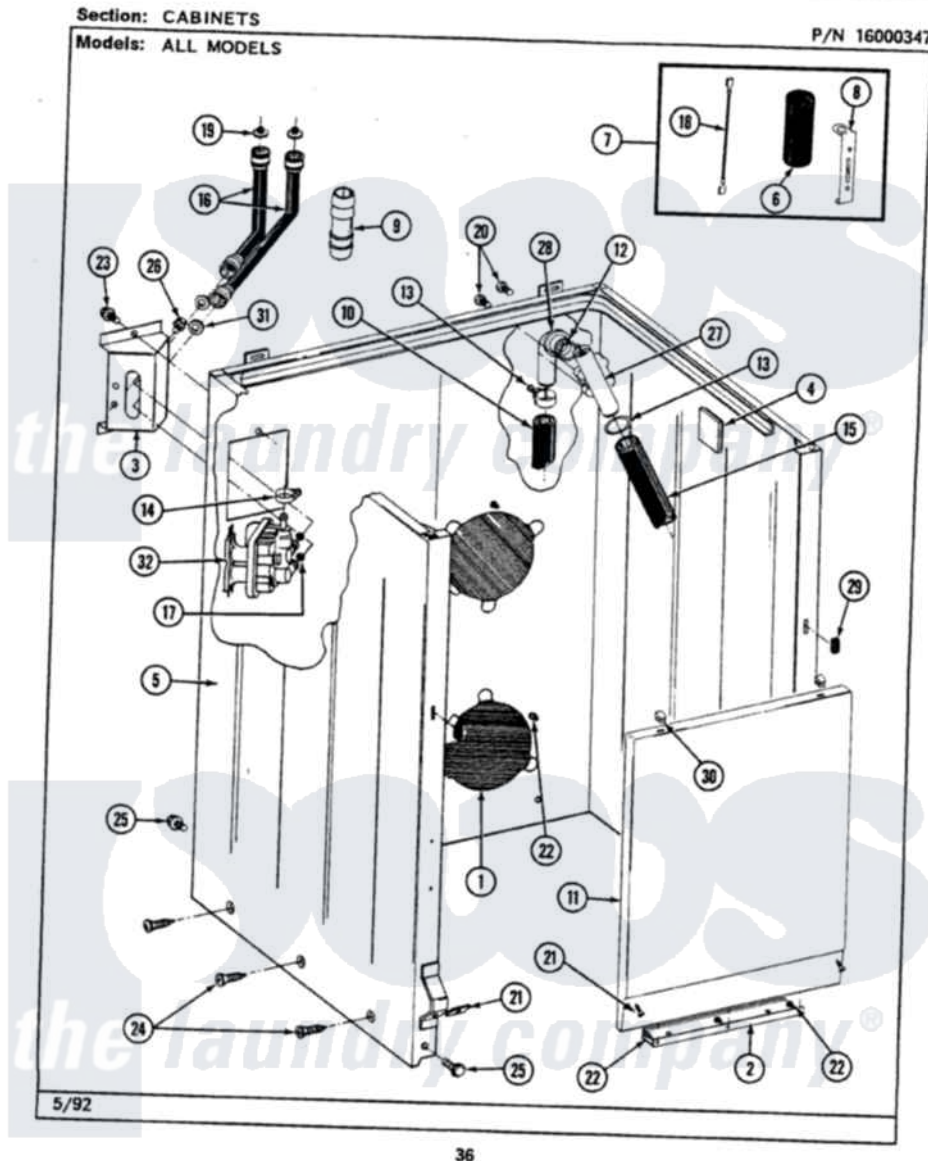

# Maytag LAT9300ABL 02 - CABINET

Maytag Residential Maytag LAT9300ABL Washer Parts Parts Diagram 02 - CABINET  
Click on the part number to view part

Item	Original Part Number	Replaced By	Status	Part Description
1	211878		Not Available	PLATE, ACCESS
2	<a href="#">213846</a>			Guard, Belt
3	214812	<a href="#">22002361</a>		Bracket, Water Valve
4	<a href="#">215058</a>			Pad, Cabinet Bumper
5	203319L		Not Available	(ALMOND)
6	<a href="#">Y200832</a>			Capacitor
7	<a href="#">206103</a>			Capacitor Kit
8	<a href="#">211149</a>			Clip, Capacitor
9	<a href="#">Y216015</a>			Coupling, Hose
10	<a href="#">Y059149</a>			(7/8" I.D. CARTON OF 50 FT.)
"	<a href="#">216017</a>			Hose, Drain
11	212998L		Not Available	FRONT PANEL-ALMOND
12	<a href="#">214765</a>			Gasket, Siphon Break
13	200908	<a href="#">285655</a>		Clamp, Hose
14	<a href="#">201575</a>			Clamp, Hose
15	214767	<a href="#">22001448</a>		Hose, Pump

16	<a href="#">202860</a>		Inlet Hose Assembly
17	214337	<a href="#">96160</a>	Screen
18	<a href="#">203237</a>		No.17 Wire With Terminal
19	200961	<a href="#">12001413</a>	Strainer And Washer Kit
20	<a href="#">Y014874</a>		Screw, Idler Arm And Sleeve
21	<a href="#">204439</a>		Screw And Fstner Assembly
22	211294	<a href="#">90767</a>	Screw, 8A X 3/8 HeX Washer Head Tapping
23	212276	<a href="#">W10116760</a>	Screw
24	<a href="#">213007</a>		Xfor Cabinet See Cabinet, Back
25	213121	<a href="#">3400111</a>	Screw, 12-14 X 5/8
"	213122	<a href="#">27001200</a>	Screw
26	<a href="#">Y313561</a>		Screw---NA
27	<a href="#">206638</a>		Siphon Break
28	Y216016	<a href="#">W10116738</a>	Elbow
29	214376	<a href="#">22002331</a>	Spacer, Front Panel
30	212982	<a href="#">22001650</a>	Fastener, Spring
31	<a href="#">Y013783</a>		Washer, Inlet Hose
32	<a href="#">205613</a>		Water Valve