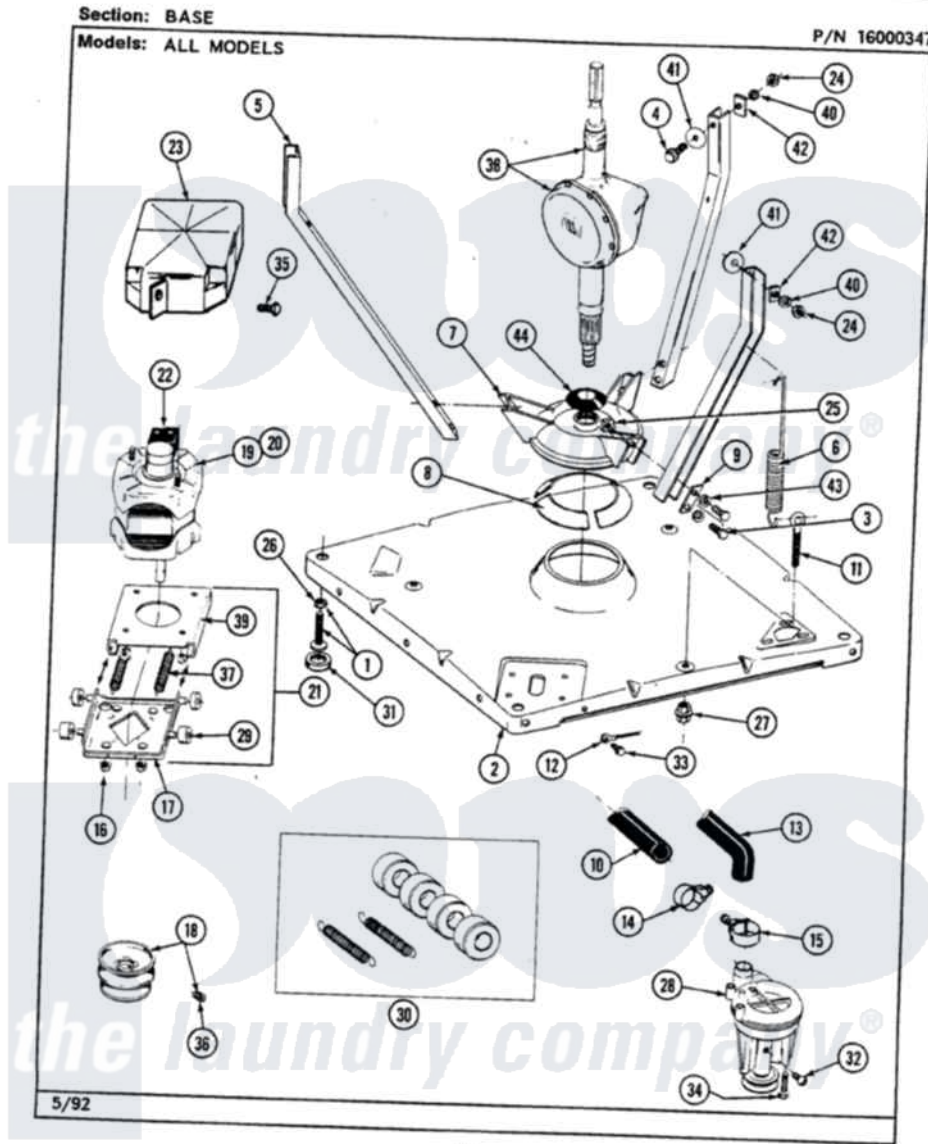

Maytag LAT9300ABW 01 - BASE

44

Maytag [Residential Maytag LAT9300ABW Washer Parts](#) Parts Diagram 01 - BASE
 Click on the part number to view part

Item	Original Part Number	Replaced By	Status	Part Description
1	Y302699	22003428		Leg, Adjustable
2	203274			Base With Damper Pads
3	Y015627			Screw- Hex
4	205254	W10175938		Bolt
"	200744	W10175939		Bolt
5	213053			Brace, Tub Part Not Used
6	213054			Centering Spring - 3 Used
7	203725			Damper W/Bolt And Clip
8	203956			Damper Pad Kit
9	213073			Washer, Double Brace
10	214767	22001448		Hose, Pump
11	213120	216416		Bolt, Eye/Centering Spring
12	204807			Ground Wire, Supp. Plte To Top Cover
13	213045			Hose, Outer Tub Part Not Used
14	200461	285655		Clamp, Hose