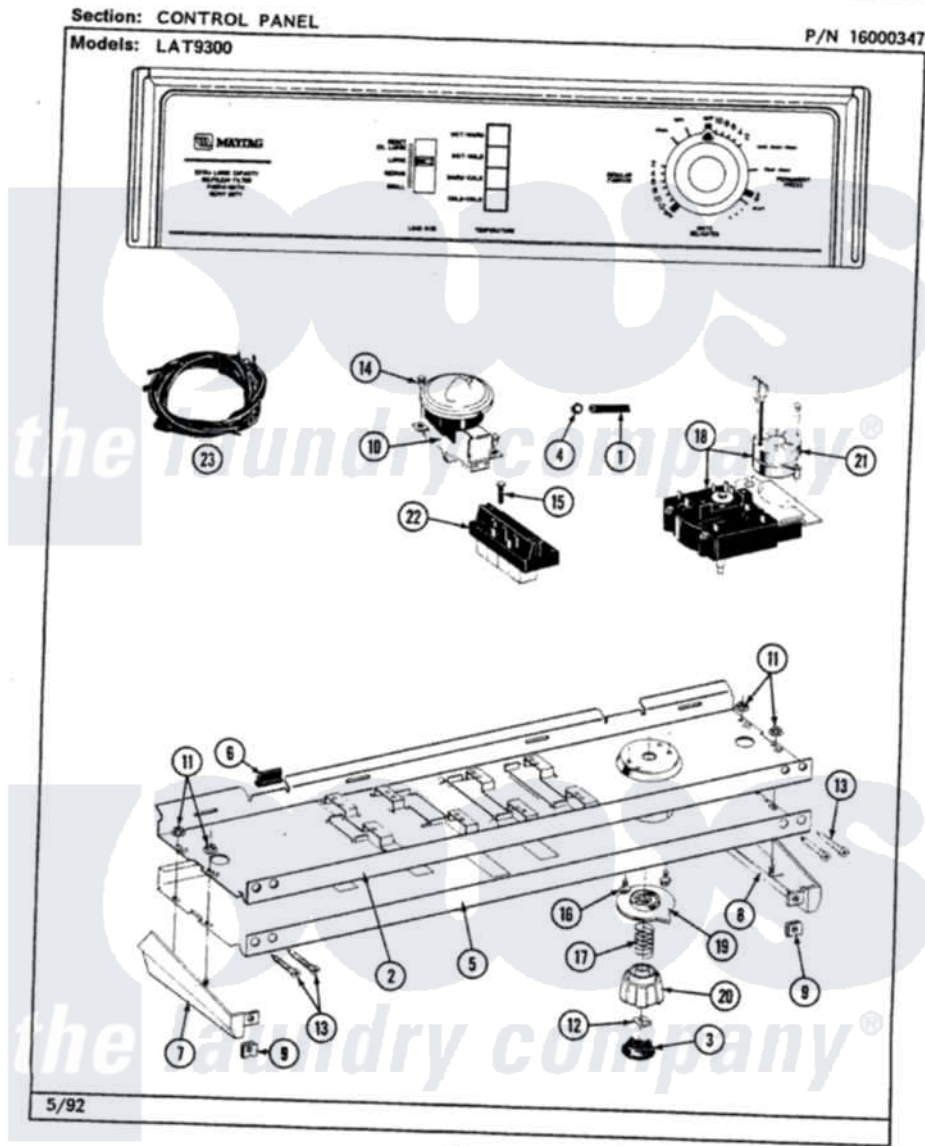

Maytag LAT9300ABW 04 - CONTROL PANEL

Maytag Residential Maytag LAT9300ABW Washer Parts Parts Diagram 04 - CONTROL PANEL
 Click on the part number to view part

Item	Original Part Number	Replaced By	Status	Part Description
1	212942	22001619		Tube, Water Level Switch
2	214809			Back Up Plate
3	215821		Not Available	CAP, KNOB
4	410296	596669		Clamp, Manifold
5	207389		Not Available	CONTROL PANEL
6	214897			Pad, Control Panel
7	207215		Not Available	END CAP LH
8	207216		Not Available	END CAP RH
9	214894			Fastener, End Cap
10	207360			Infinite Level Press Switch
11	214872			Palnut, End Cap Note: Nut, Lamp Holder
12	211605			Bezel, Timer Dial
13	210932			Screw, No.8 X 9/16 Ctsk Note: Screw, Inlet Duct
14	211168	W10139210		Screw, 8-18 X 5/16
15	213117	67006908		Screw, Ice Rack

16	213966	3400014	Screw
17	211065		Spring, Index Wheel
18	207376	22207376	Timer
19	215827		Not Available TIMER DIAL SKIRT
20	215828		Knob, Timer
21	205033	22205033	Motor- Tim
22	207367		Not Available TEMP CONTROL SWITCH - 4 BUTTON
23	207382		Wire Harness