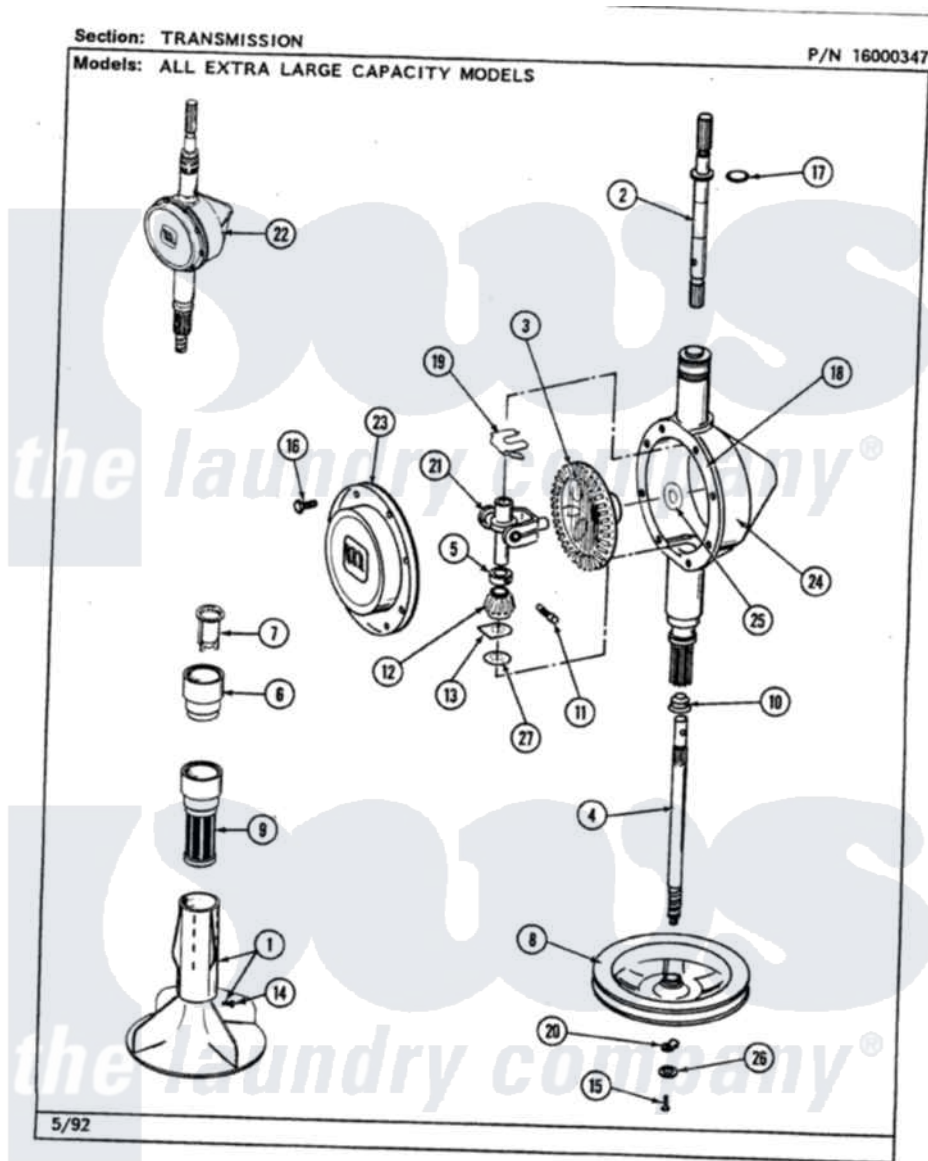

Maytag LAT9300ABW 06 - TRANSMISSION

42

Maytag [Residential Maytag LAT9300ABW Washer Parts](#) Parts Diagram 06 - TRANSMISSION
Click on the part number to view part

Item	Original Part Number	Replaced By	Status	Part Description
1	207228			Agitator W/Lock Screw
2	207153	6-2097820		Kit- Shaft
3	206713	6-2067130		Gear- Beve
4	215410	12001450		Ctr Shaft W/Collar Andkeeper- Dp
5	215415		Not Available	COLLAR, LOWER
6	215721			Dispensing Cap
7	215733			Dispensing Cup
8	211059	6-2301530		Pulley
10	206602	207843		Lip Seal Repair Kit
11	Y206629			Pin, Collar
12	215401	W10221114		Pinion
13	215395			Plate, Clutch
14	206478		Not Available	SCREW & WASHER FOR AGITATOR
15	211375	681582		Screw
16	215417		Not Available	SCREW, TRANSMISSION

17	210690		COVER
18	Y058700	675652	Seal, Rubber
19	215581		Adhesive
20	211089		Spring, Agitator Shaft
21	206685	6-2066850	Lug, Stop Pulley
22	206707	6-2097750	Yoke
23	206628		Trans Dee
24	206624	6-2097750	Cover, Transmission
25	215394		Trans Dee
26	211090	22003555	Washer, Bevel Gear
27	211483	6-2114830	Washer, Stop Lug
			Washer- SP