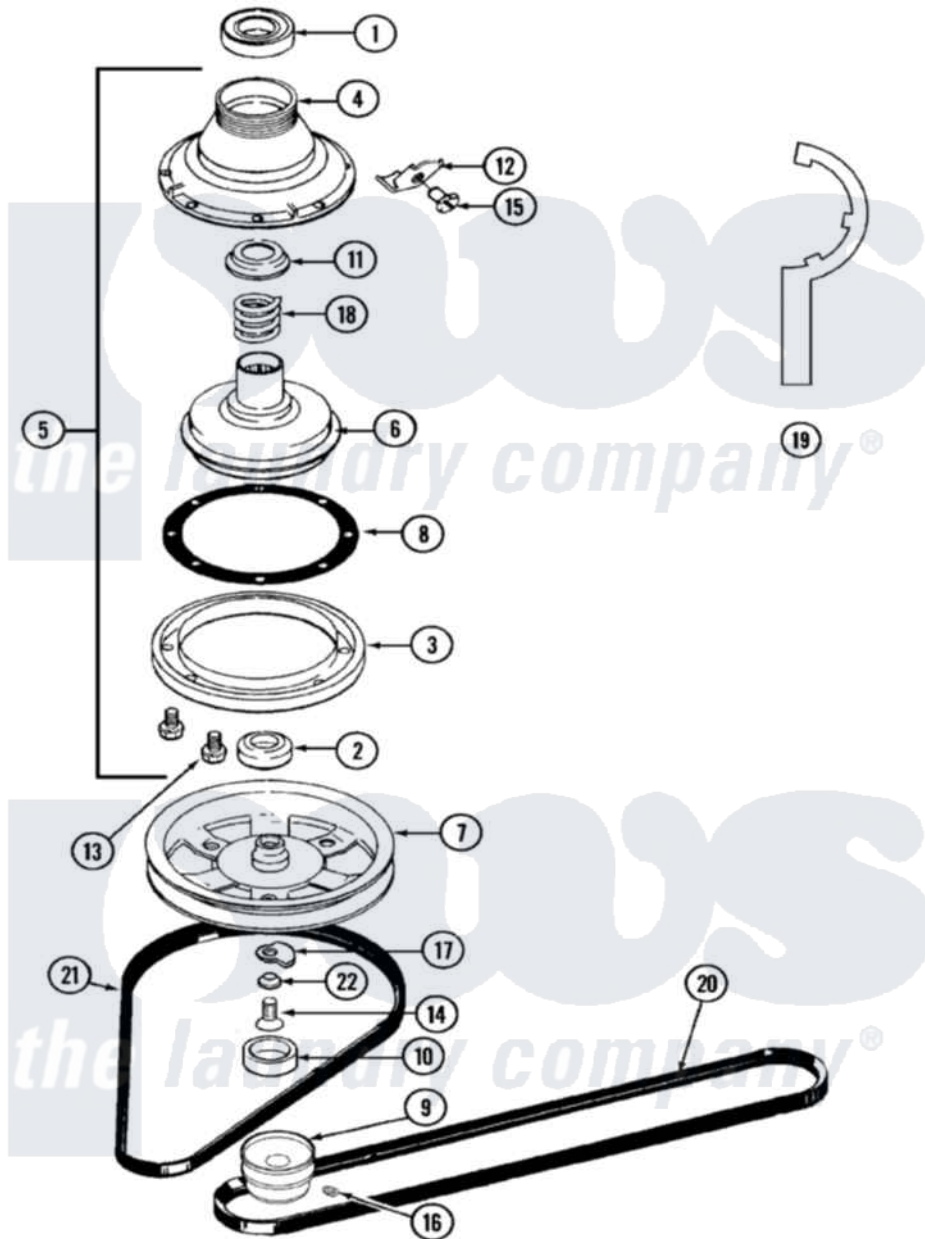

Maytag LAT9304AAE 03 - CLUTCH, BRAKE & BELTS

Maytag [Residential Maytag LAT9304AAE Washer Parts](#) Parts Diagram 03 - CLUTCH, BRAKE & BELTS
 Click on the part number to view part

Item	Original Part Number	Replaced By	Status	Part Description
1	Y200720	22003441		Bearing, Rear
2	200835			Bearing, Brake Rotor
3	211043	6-2011900		Brake Asse
4	211045	6-2011900		Brake Asse
5	201190	6-2011900		Brake Asse
6	201126	6-2011900		Brake Asse
7	211059	6-2301530		Pulley
8	211042	6-2011900		Brake Asse
9	200816	6-2008160		Pulley- MO
10	211038		Not Available	CAP, OIL RETAINER
11	211039	6-2011900		Brake Asse
12	213325			Clip, Retaining
13	211000			SCREW, BRAKE DRUM (HEX HEAD)
14	211375	681582		Screw
15	213326			Bolt, Sems Retaining Clip
16	Y053241			Set Screw, Motor Pulley

17	211089		Lug, Stop Pulley
18	211041	6-2011900	Brake Asse
19	Y038315	038315	Tool
20	211124		Part Not Used
21	211125		V Belt, Drive Pulley
22	211090	22003555	Washer, Stop Lug