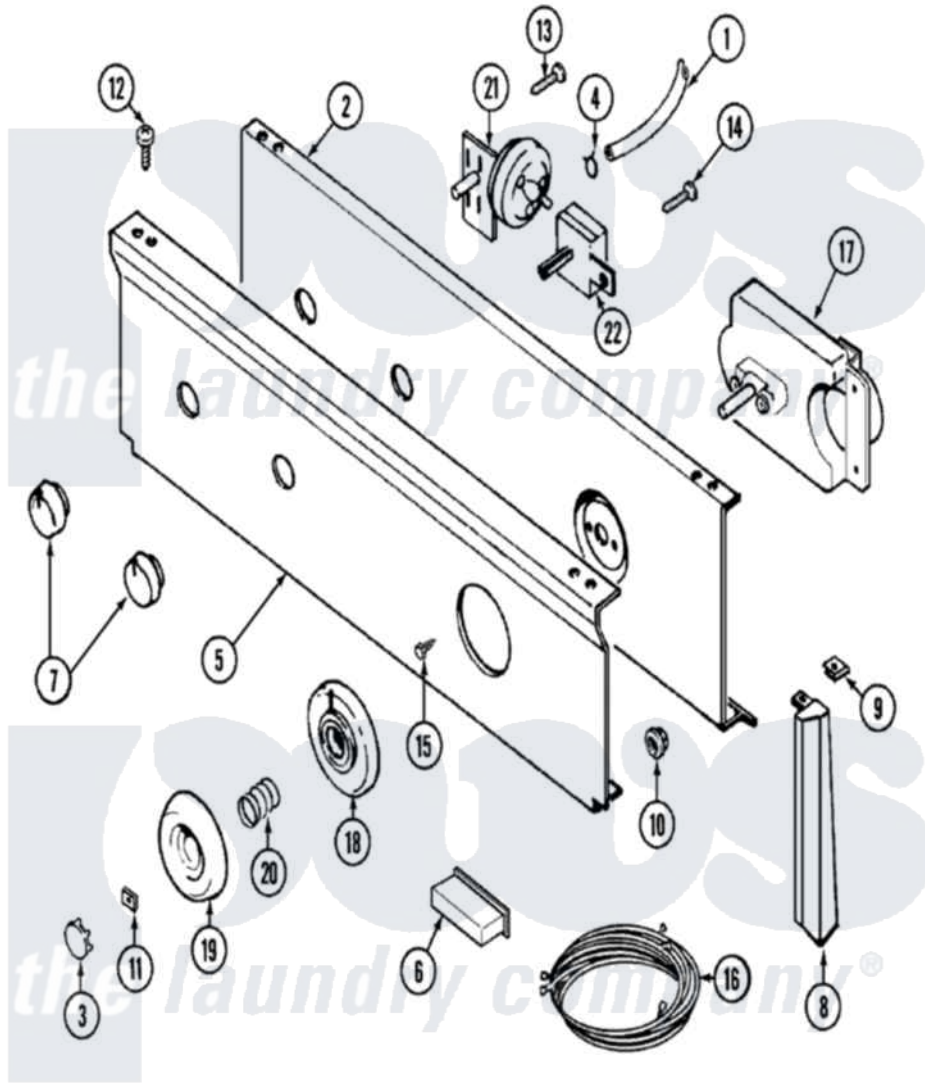

Maytag LAT9304AAE 04 - CONTROL PANEL

Maytag [Residential Maytag LAT9304AAE Washer Parts](#) Parts Diagram 04 - CONTROL PANEL
 Click on the part number to view part

Item	Original Part Number	Replaced By	Status	Part Description
1	22001036	22001619		Tube, Water Level Switch
2	315483	3370225		Screw
"	22001132			Plate, Support
"	204807			Ground Wire, Supp. Plte To Top Cover
3	216250	22001446		Cap, Knob
4	410296	596669		Clamp, Manifold
5	22001168		Not Available	PANEL, CONTROL (WHT)
6	214897			Pad, Control Panel
7	22001268		Not Available	KNOB ASSY. (WHT)
8	22001289		Not Available	END CAP, CTRL. PNL. (LT-WHT)
"	22001291			End Cap, Control Panel
"	22001564			Cap, End
"	22001565		Not Available	CAP, END (LT-WHT)
9	214894			Fastener, End Cap
10	214872			Palnut, End Cap Note: Nut,

10	214972		Lamp Holder
11	211605		Bezel, Timer Dial
12	210932		Screw, No.8 X 9/16 Ctsk Note: Screw, Inlet Duct
13	211168	W10139210	Screw, 8-18 X 5/16
14	211168	W10139210	Screw, 8-18 X 5/16
15	216412		Screw, Bracket To Timer
16	22001316		Wire Harness, Main
17	22001255		Timer RPR
18	22001265		Bezel, Timer Knob
19	22001198	Not Available	KNOB, TIMER (WHT)
20	211065		Spring, Index Wheel
21	208202		Switch, Pressure
22	208283	Not Available	SWITCH, WATER TEMPERATURE
23	16000327	Not Available	GUIDE, QUICK REF. - MAYTAG
"	22001103		Manual, Use And Care